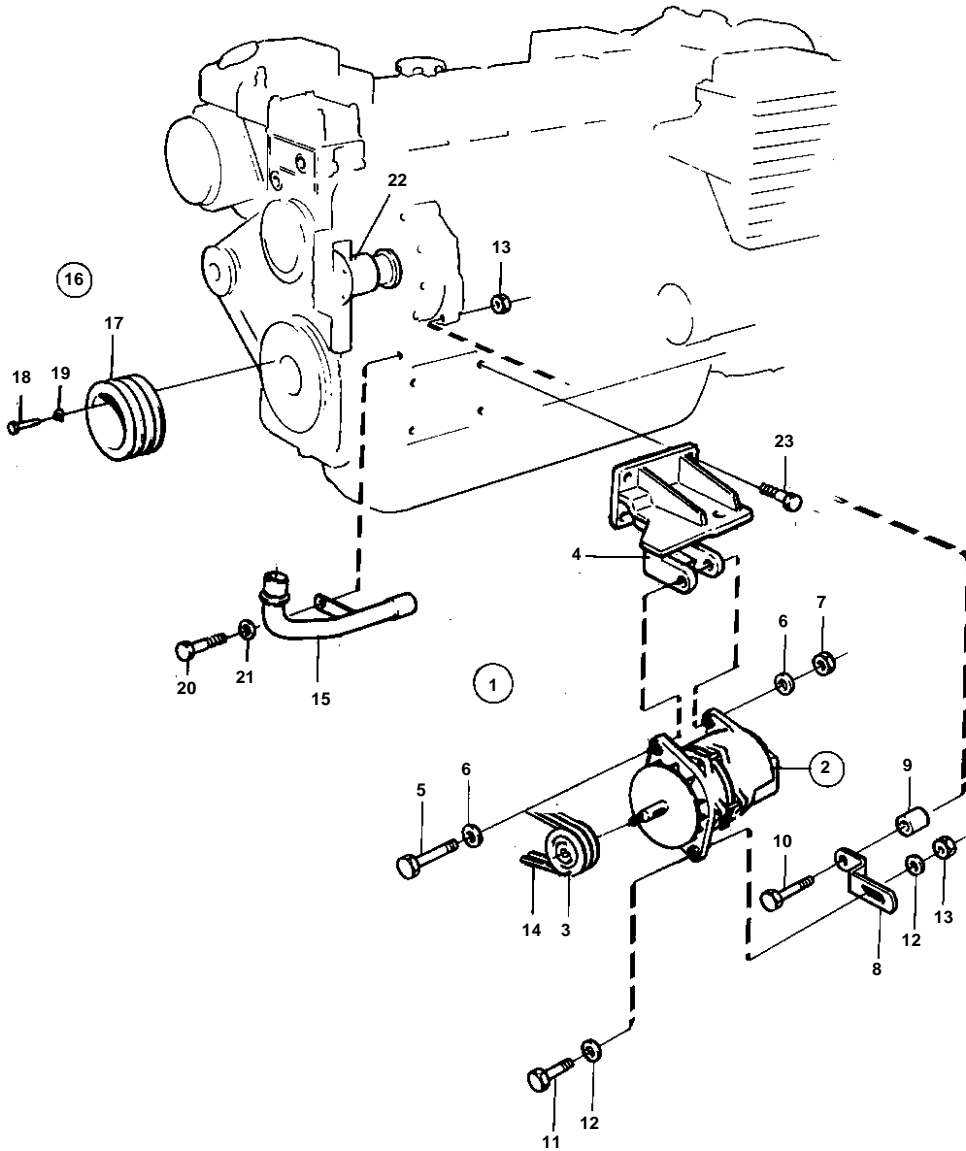

COMMON

8437

## COMMON

REF	PART NO.	QTY	DESCRIPTION	NOTES
1	858572	1	Alternator kit	
2	849748	1	· Alternator	24V,100A
	3803499	1	· Alternator,exch	Exchange unit
			· COMPS NOT SPEC.	
3	858191	1	· Pulley	
4	858627	1	· Bracket	
5	955358	1	· Screw	
6	955897	2	· Washer	
7	955784	1	· Nut	
8	846831	1	· Tensioner	
9	845988	1	· Sleeve	
10	965188	1	· Screw	
11	955319	2	· Screw	
12	960143	4	· Washer	
13	945409	3	· Nut	
14	958539	1	· Drive belt set	
15	858240	1	· Coolant pipe	
16	858257	1	· Belt pulley kit	
17	838596	1	· · Pulley	
18	955301	6	· · Screw	
19	941907	6	Spring washer	SEE GROUP 2A
20		1	SCREW	SEE GROUP 2A
21		1	WASHER	SEE GROUP 2A
22		1	SEA WATER PUMP	SEE GROUP 2B
23		4	SCREW	SEE GROUP 2A