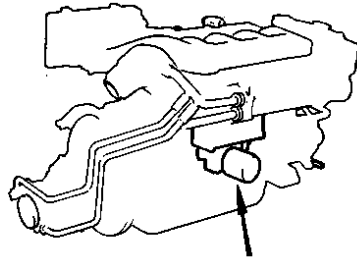

MD30A,TMD30A,TAMD30A,AQAD30A

8288

MD30A,TMD30A,TAMD30A,AQAD30A

REF	PART NO.	QTY	DESCRIPTION	NOTES
1	858245	1	Housing	
2	471085	2	• Valve	
2A	1542265	2	• Seat	
3	468087	2	• Spring	
4	1542268	1	• Sleeve	
5	1542266	1	• Sleeve	
6	1542267	2	• Cover	
7	941906	4	• Spring washer	EARLY TYPE
8	955271	4	• Screw	EARLY TYPE
	946544	4	• Flange screw	LATE TYPE
9	925065	2	• O-ring	IK
10	952077	1	• Plug	
12	469483	4	Sealing ring	IK
13	955306	3	Screw	
14	941907	3	Spring washer	
15	846015	1	Nipple	
16	1266286	1	Oil filter	
17	838967	1	Oil cooler	SEE GROUP 2B
18	469483	2	Sealing ring	IK
19	842586	2	Sealing ring	IK
20	940142	4	Screw	
21	941907	4	Spring washer	