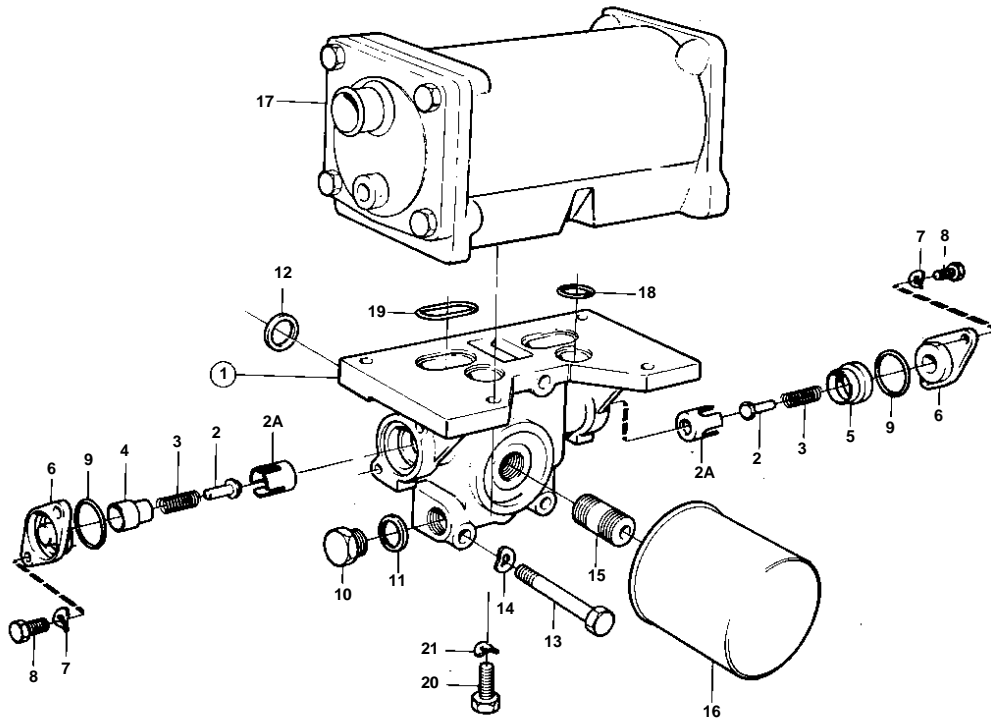

MD30A,TMD30A,TAMD30A,AQAD30A

8288

MD30A,TMD30A,TAMD30A,AQAD30A

REF	PART NO.	QTY	DESCRIPTION	NOTES
1	858245	1	Housing	
2	471085	2	• Valve	
2A	1542265	2	• Seat	
3	468087	2	• Spring	
4	1542268	1	• Sleeve	
5	1542266	1	• Sleeve	
6	1542267	2	• Cover	
7	941906	4	• Spring washer	EARLY TYPE
8	955271	4	• Screw	EARLY TYPE
	946544	4	• Flange screw	LATE TYPE
9	925065	2	• O-ring	IK
10	952077	1	• Plug	
12	469483	4	Sealing ring	IK
13	955306	3	Screw	
14	941907	3	Spring washer	
15	846015	1	Nipple	
16	1266286	1	Oil filter	
17	838967	1	Oil cooler	SEE GROUP 2B
18	469483	2	Sealing ring	IK
19	842586	2	Sealing ring	IK
20	940142	4	Screw	
21	941907	4	Spring washer	