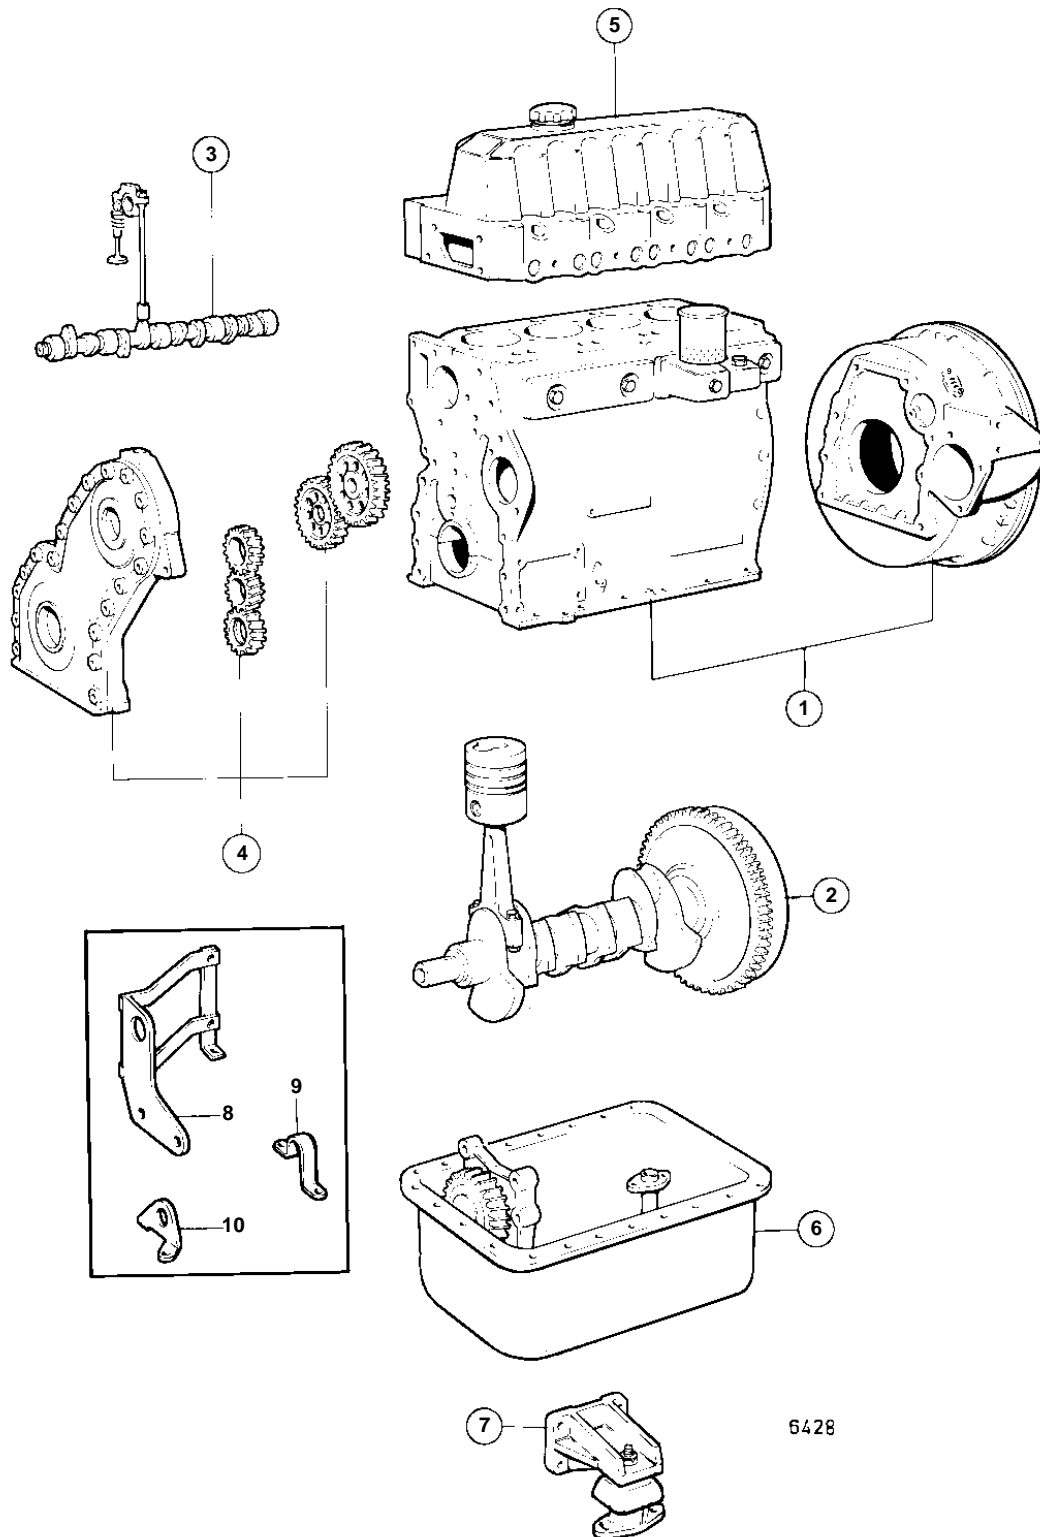

MD30A,TMD30A,TAMD30A,AQAD30A

MD30A,TMD30A,TAMD30A,AQAD30A

REF	PART NO.	QTY	DESCRIPTION	SEE SEC.	NOTES
1		1	CYLINDER BLOCK AND FLYWHEEL COVER	02A-0100	
2		1	CRANKSHAFT AND RELATED PARTS	02A-0150	
3		1	CAMSHAFT AND VALVE MECHANISM	02A-0200	
4		1	TIMING GEAR COVER AND GEARS	02A-0250	
5		1	CYLINDER HEAD	02A-0300	
6		1	LUBRICATING SYSTEM	02A-0350	
7		1	ENGINE MOUNTS	02A-0500	
8	844593	1	Bracket		SEE GROUP 2B
9		1	LIFTING IRON		SEE GROUP 2B
10		1	LIFTING IRON		SEE GROUP 2B