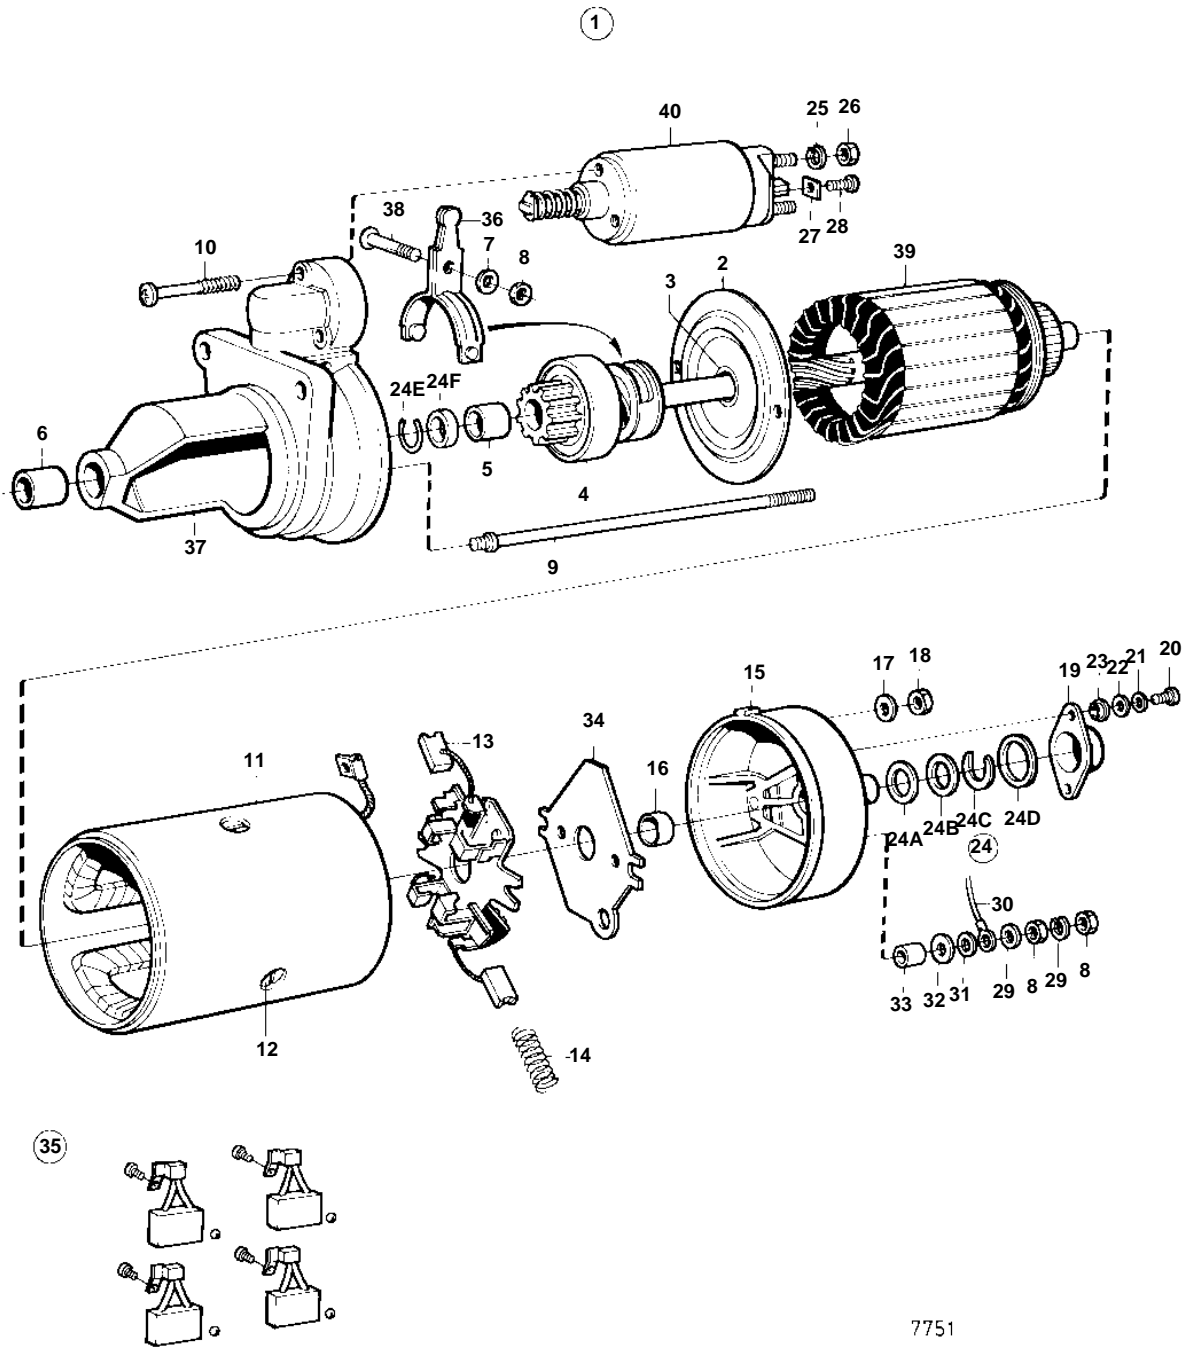

COMMON

7751

COMMON

| REF | PART NO. | QTY | DESCRIPTION | SEE SEC. | NOTES |
|-----|----------|-----|--------------------|----------|-------|
| 1 | 838987 | 1 | Starter motor | | 24V |
| 2 | 6210770 | 1 | • Drive bearing | | |
| 3 | 6644949 | 1 | • • Bushing | | |
| 4 | 1696543 | 1 | • Start gear | | |
| 5 | 6210772 | 1 | • • Bushing | | |
| 6 | 48109 | 1 | • Bushing | | |
| 7 | 941907 | 1 | • Spring washer | | |
| 8 | 947941 | 3 | • Nut | | |
| 9 | 6210774 | 2 | • Screw | | |
| 10 | 1696544 | 3 | • Screw | | |
| 11 | 6210775 | 1 | • Field winding | | |
| 12 | 6211936 | 4 | • Screw | | |
| 13 | 858686 | 1 | • Brush retainer | | |
| 14 | 6211874 | 4 | • Spring | | |
| 15 | 858687 | 1 | • Bearing shield | | |
| 16 | 6210777 | 1 | • • Bushing | | |
| 17 | 86287 | 2 | • Washer | | |
| 18 | 955781 | 2 | • Nut | | |
| 19 | 858688 | 1 | • Cover | | |
| 20 | 956078 | 2 | • Screw | | |
| 21 | 941905 | 2 | • Spring washer | | |
| 22 | 858696 | 2 | • Washer | | |
| 23 | 858695 | 2 | • Bushing | | |
| 24 | 829707 | 1 | • Small parts kit | | |
| 24A | | 1 | • • SPACER | | |
| 24B | | 1 | • • SPACER | | |
| 24C | | 1 | • • LOCK WASHER | | |
| 24D | | 1 | • • GASKET | | |
| 24E | | 1 | • • LOCKRING | | |
| 24F | | 1 | • • WASHER | | |
| 25 | 1328134 | 2 | • Washer | | |
| 26 | 955791 | 2 | • Nut | | |
| 27 | 858689 | 1 | • Clamping brace | | |
| 28 | 956058 | 1 | • Screw | | |
| 29 | 941907 | 2 | • Spring washer | | |
| 30 | | X | • CABLE | | |
| | | X | • • COMPONENTS | 030-0300 | |
| 31 | 955894 | 1 | • Washer | | |
| 32 | 858693 | 1 | • Insulating sheet | | |
| 33 | 858692 | 1 | • Bushing | | |
| 34 | 858691 | 1 | • Isolation plate | | |
| 35 | 6210778 | 1 | • Carbon brush set | | |
| 36 | 1696545 | 1 | • Engagement lever | | |
| 37 | 1696578 | 1 | • Bearing shield | | |
| 38 | 6210773 | 1 | • Screw | | |
| 39 | 6210769 | 1 | • Rotor | | |
| 40 | 858697 | 1 | • Magnet | | |