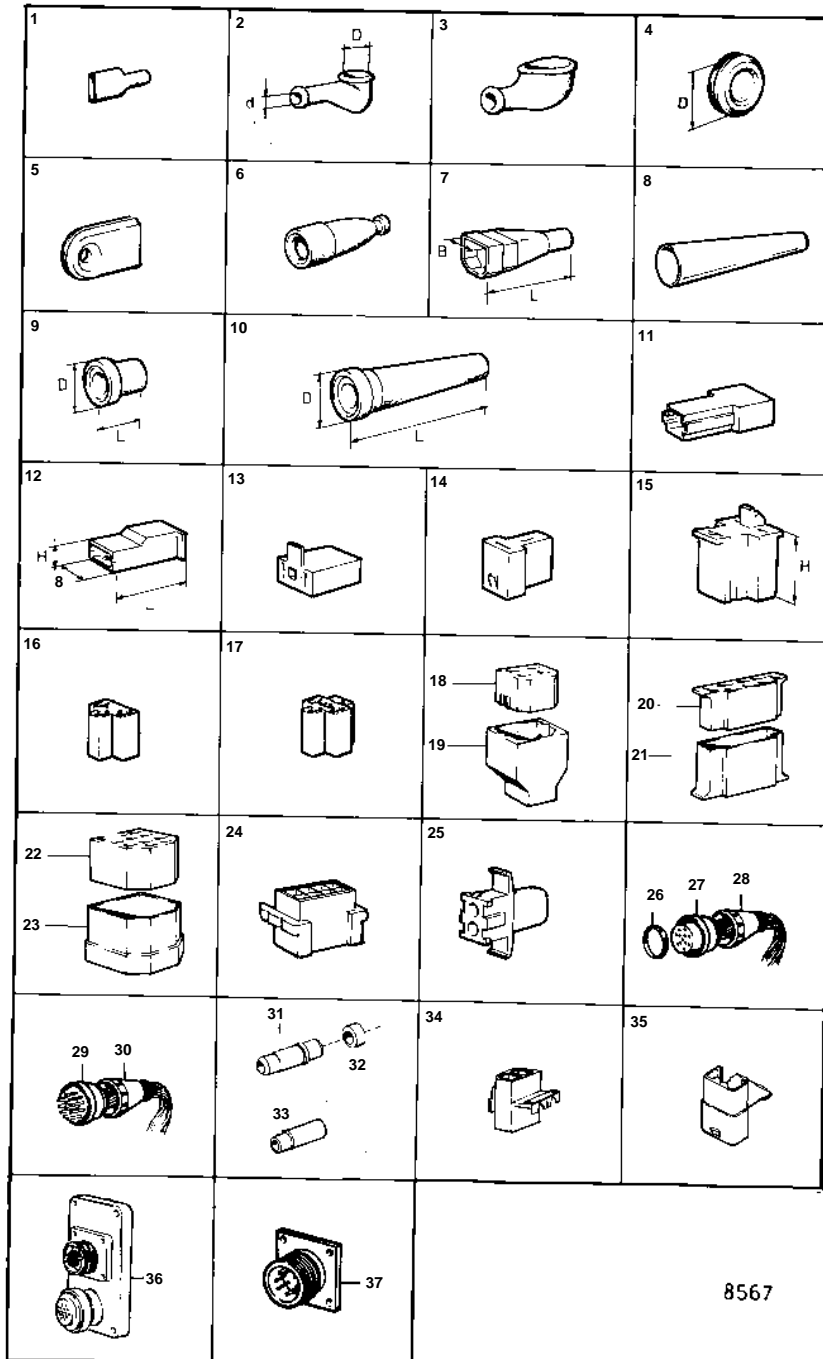

COMMON

8567

COMMON

REF	PART NO.	QTY	DESCRIPTION	NOTES
1	959046	X	Protecting sleeve	
2	855281	X	Rubber cap, RUBBER CAP	(841234)
	829200	X	Protective cap	D = 16 MM D = 14 MM D = 16 MM D = 6 MM
	76614	X	Rubber collar	
3	673580	X	Rubber collar	
4	941269	X	Cable grommet	D = 25 MM
	821053	X	Rubber bushing	D = 35 MM
5	823759	X	Cable grommet	
6	1576005	X	Bellows	
	1573077	X	Bellows	
7	831966	X	Protective cap	L = 88 MM B = 32,5 MM
8	844278	X	Isolation	BLACK, FOR (844280)
	844279	X	Isolation	RED, FOR (844280)
9	847005	X	Sealing collar	L = 4,6 MM D = 3,0 MM
10	847005	X	Sealing collar	L = 100 MM D = 20 MM
11	958207	X	Tab housing	FOR958208. 1-WAY.
12	947848	X	Receptacle housing, RECEPTACLE HOUSING	L = 20 MM. 1-WAY. H = 6 MM B = 7,8 MM
	949181	X	Receptacle housing, RECEPTACLE HOUSING	L = 24 MM. 1-WAY. H = 7 MM B = 10,2 MM
	958208	X	Housing, RECEPTACLE HOUSING	FOR958207. 1-WAY. L = 24 MM H = 8,2 MM B =
	949597	X	Housing	L = 24,5 MM. 1-WAY. H = 6,1 MM B = 8,8 MM
13	1578937	X	Receptacle housing	2-WAY
14	958210	X	Receptacle housing	2-WAY
15	945469	X	Receptacle housing	L = 23 MM. 3-WAY.
	963374	X	Housing, RECEPTACLE HOUSING	L = 24 MM. 3-WAY. FOR881485
16	948854	X	Receptacle housing	3-WAY.
17	1214948	X	Receptacle housing	5-WAY.
18	958213	X	Housing	4-WAY.
19	958212	X	Receptacle housing	4-WAY.
20	941104	X	Receptacle housing	8-WAY.
21	941105	X	Receptacle housing	8-WAY.
22	945830	X	Receptacle housing	11-WAY.
23	945831	X	Tab housing	11-WAY.
24	944077	X	Housing	8-WAY.
25	948995	X	Tab housing	2-WAY.
26	846615	X	Sealing ring	
27	846612	X	Sleeve connector	16-WAY
28	846613	X	Unloading cable	
29	846647	X	Pin connector	16-WAY
30	846613	X	Unloading cable	
31	1608765	X	Isolation	FOR 965824
32	1608766	X	Seal	FOR 1608765
33	1598753	X	Isolation	FOR 949371
34	1307048	X	Receptacle housing	
35	1307049	X	Tab housing	
36	828826	X	Clutch	
37	846611	X	Sleeve connector	