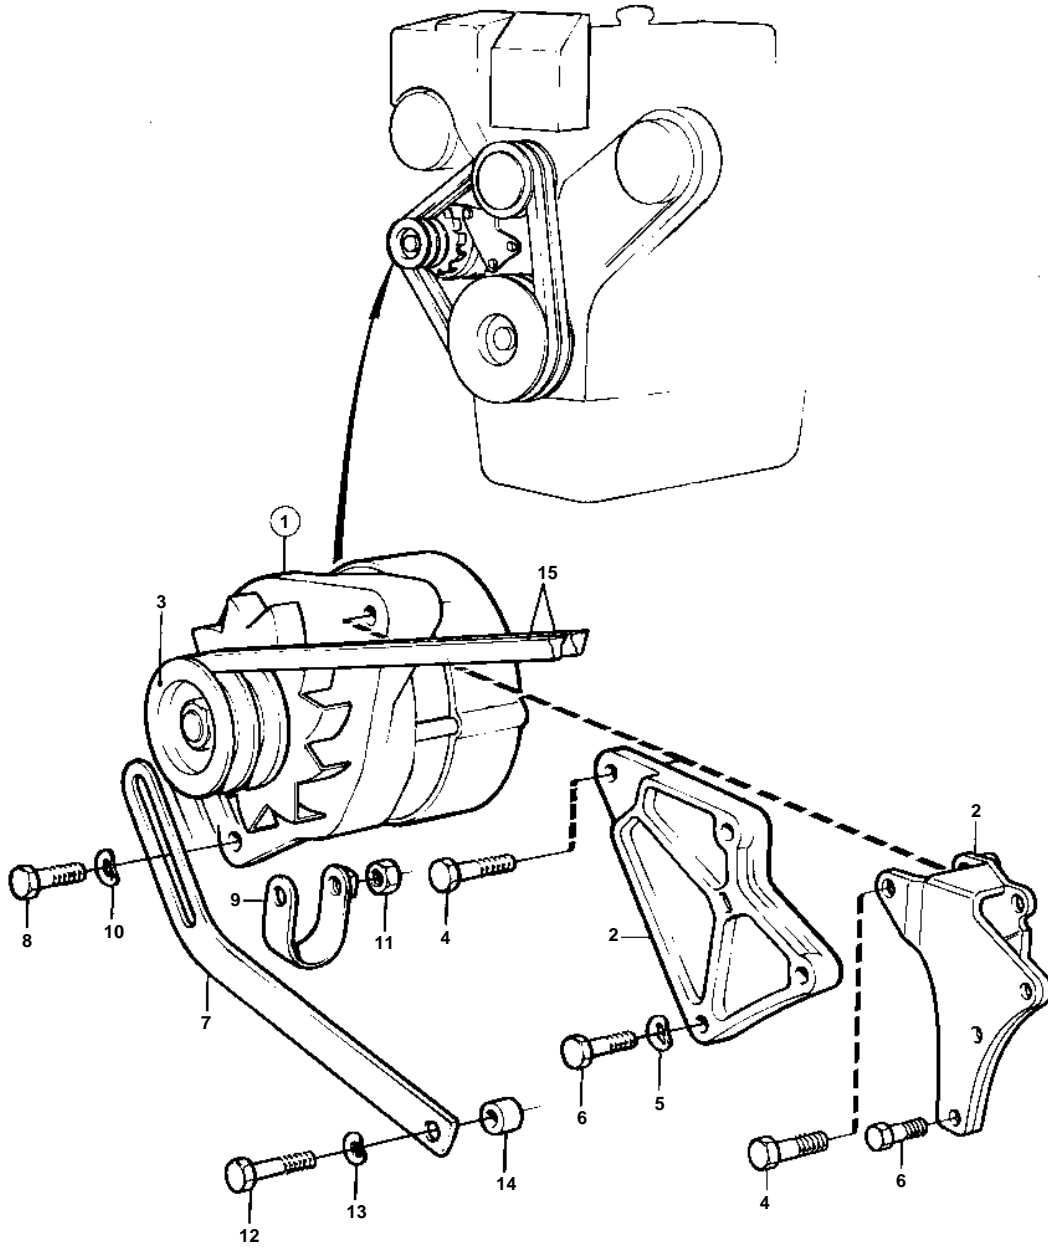

MD30A,TMD30A,TAMD30A,AQAD30A

7702

MD30A,TMD30A,TAMD30A,AQAD30A

REF	PART NO.	QTY	DESCRIPTION	SEE SEC.	NOTES
1	845940	1	Alternator		REPL BY 849563
	849563	1	Alternator COMPS NOT SPEC.	030-0150	24V
2	858079	1	Bracket		
3	841812	1	Pulley		
4	955554	1	Screw		
6	965182	2	Flange screw		L = 80 MM
	100222	1	Screw		L = 85 MM
	965179	1	Flange screw		L = 50 MM
7	845021	1	Tensioner		
8	955298	1	Screw		L = 40 MM
9	466735	1	Tensioning eyelet		
10	191172	1	Washer		
11	963106	1	Nut		
12	955306	1	Screw		SEE GROUP 2A
13	941907	1	Spring washer		SEE GROUP 2A
15	958359	1	Drive belt set		L = 2X1100 MM