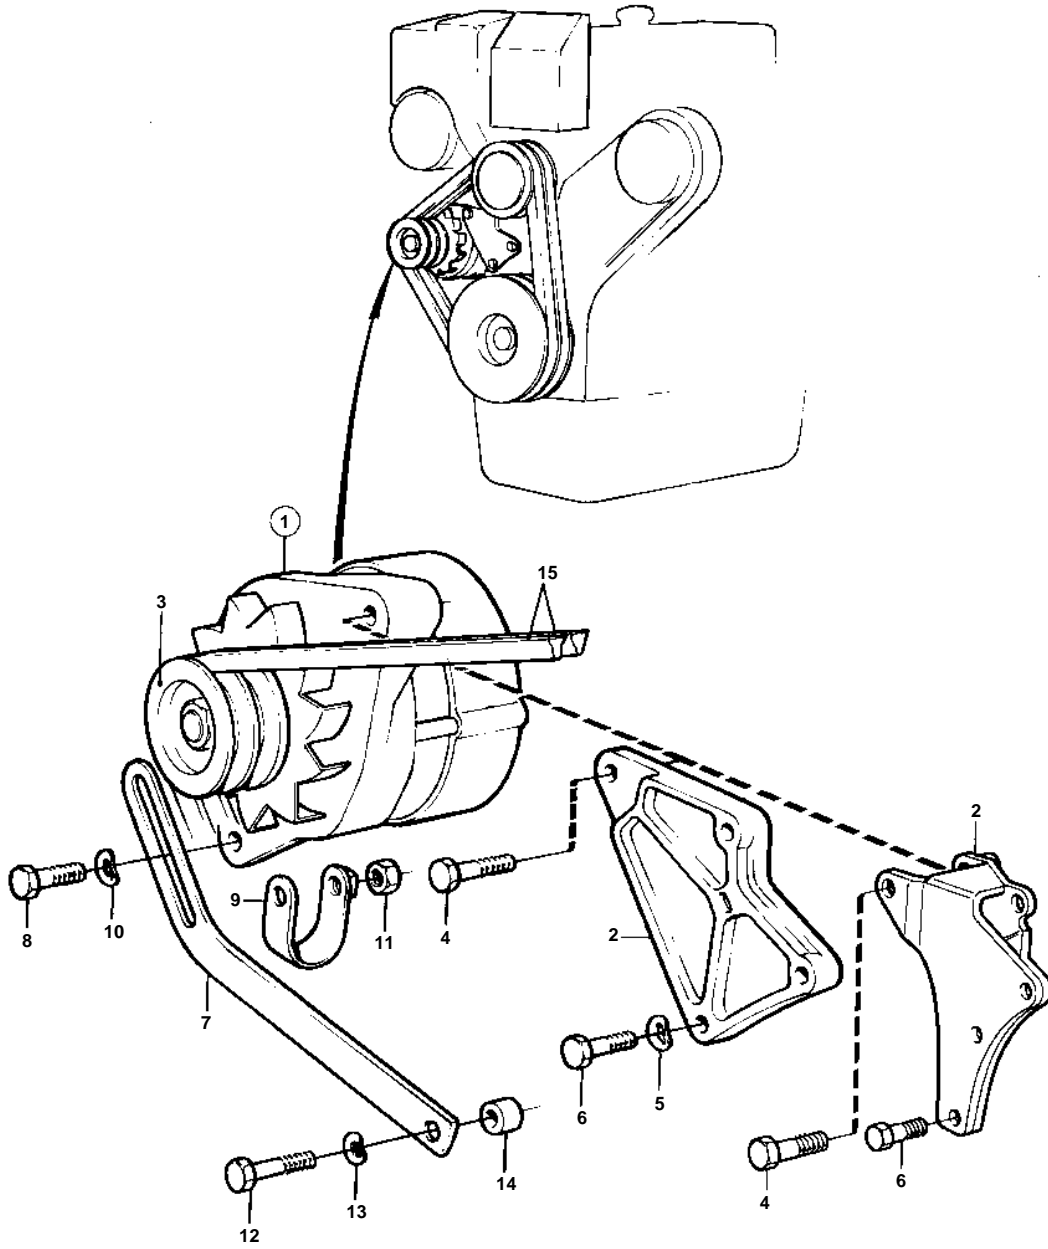

MD30A,TMD30A,TAMD30A,AQAD30A

7702

MD30A,TMD30A,TAMD30A,AQAD30A

REF	PART NO.	QTY	DESCRIPTION	SEE SEC.	NOTES
1	841765	1	Alternator		REPL BY 858838
				030-0150	
	858838	1	Alternator COMPS NOT SPEC		12V
2	842611	1	Bracket		
3	841812	1	Pulley		
4	955700	1	Screw		
5	941907	3	Spring washer		
6	955307	3	Screw		L = 100 MM, SEE GROUP 2A
7	845021	1	Tensioner		
8	955298	1	Screw		L = 40 MM
9	466735	1	Tensioning eyelet		
10	191172	1	Washer		
11	963106	1	Nut		
12	955306	1	Screw		SEE GROUP 2A
13	941907	1	Spring washer		SEE GROUP 2A
14	842350	1	Spacer sleeve		
15	958359	1	Drive belt set		L = 2X1100 MM