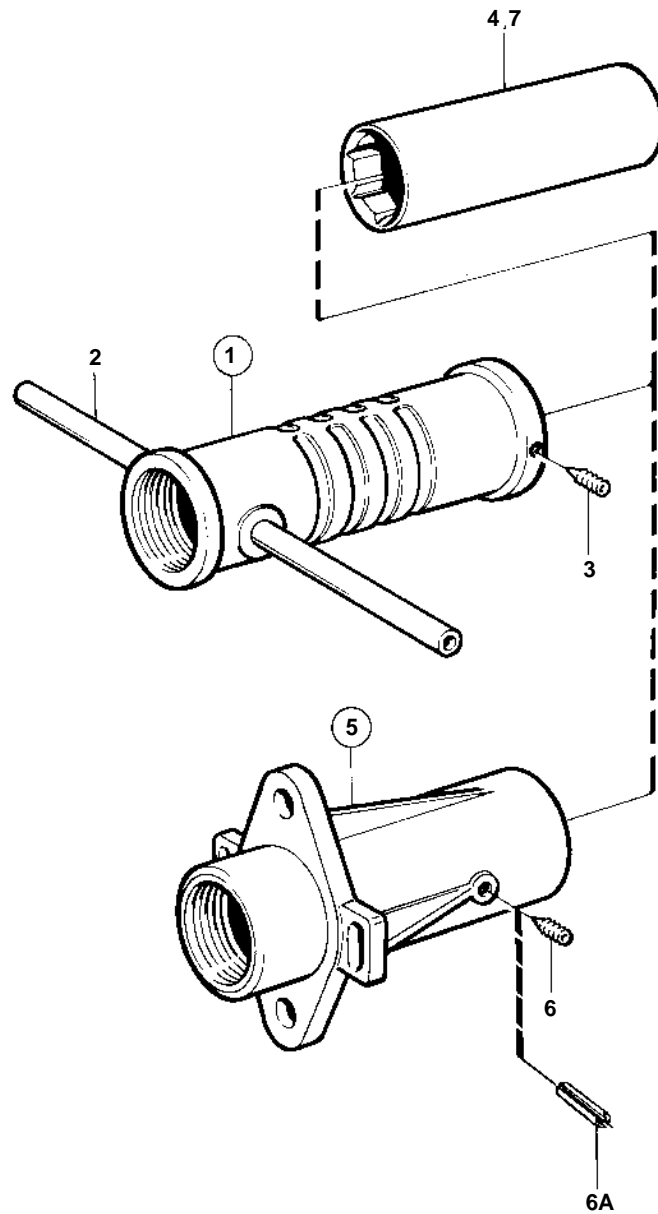

MD22P-B, TMD22-B, TAMD22P-B

11583

MD22P-B, TMD22-B, TAMD22P-B

REF	PART NO.	QTY	DESCRIPTION	NOTES
5	828162	1	Stern bearing	D=40mm
	828188	1	Stern bearing	D=45mm
6A		1	· Spring pin	
7	828131	1	· Rubber bearing	D=40mm
	828187	1	· Rubber bearing	D=45mm