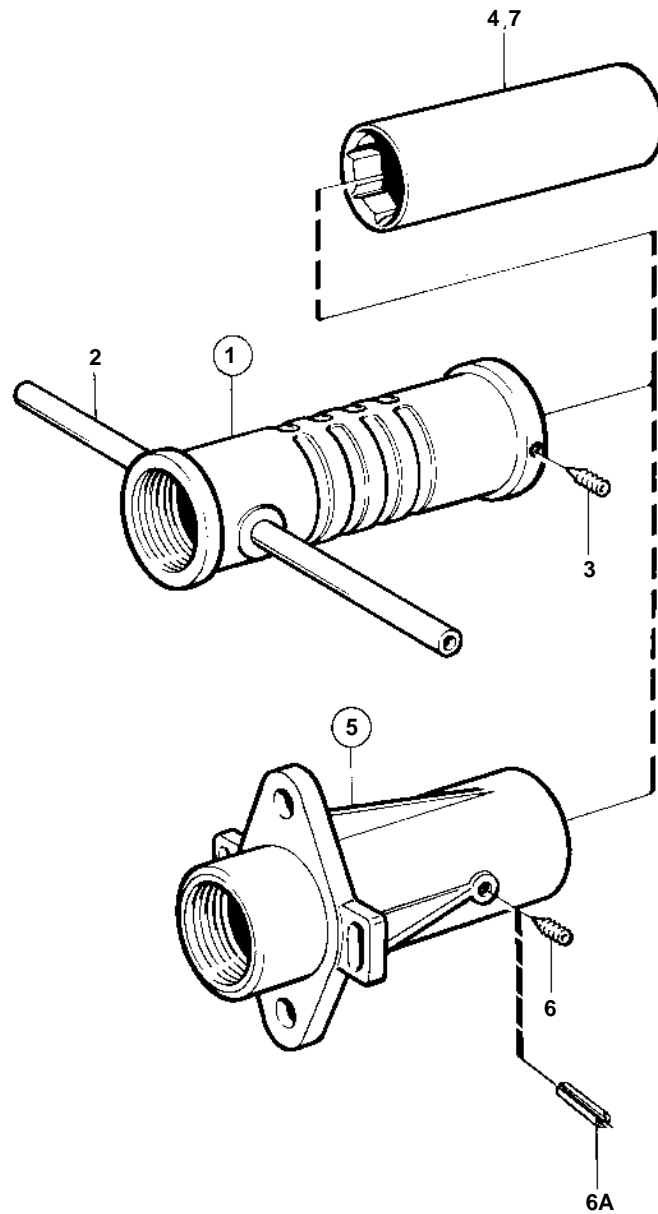

MD22P-B, TMD22-B, TAMD22P-B

11583

MD22P-B, TMD22-B, TAMD22P-B

REF	PART NO.	QTY	DESCRIPTION	NOTES
1	827886	1	Stern bearing	D=30mm
	827887	1	Stern bearing	D=35mm
2		2	· Tube	
3	942609	3	· Screw	
4	812916	1	· Rubber bearing	D=30mm
	827175	1	· Rubber bearing	D=35mm
5	827781	1	Stern bearing	D=30mm
	827782	1	Stern bearing	D=35mm
6	942609	3	· Screw	
7	812916	1	· Rubber bearing	D=30mm
	827175	1	· Rubber bearing	D=35mm