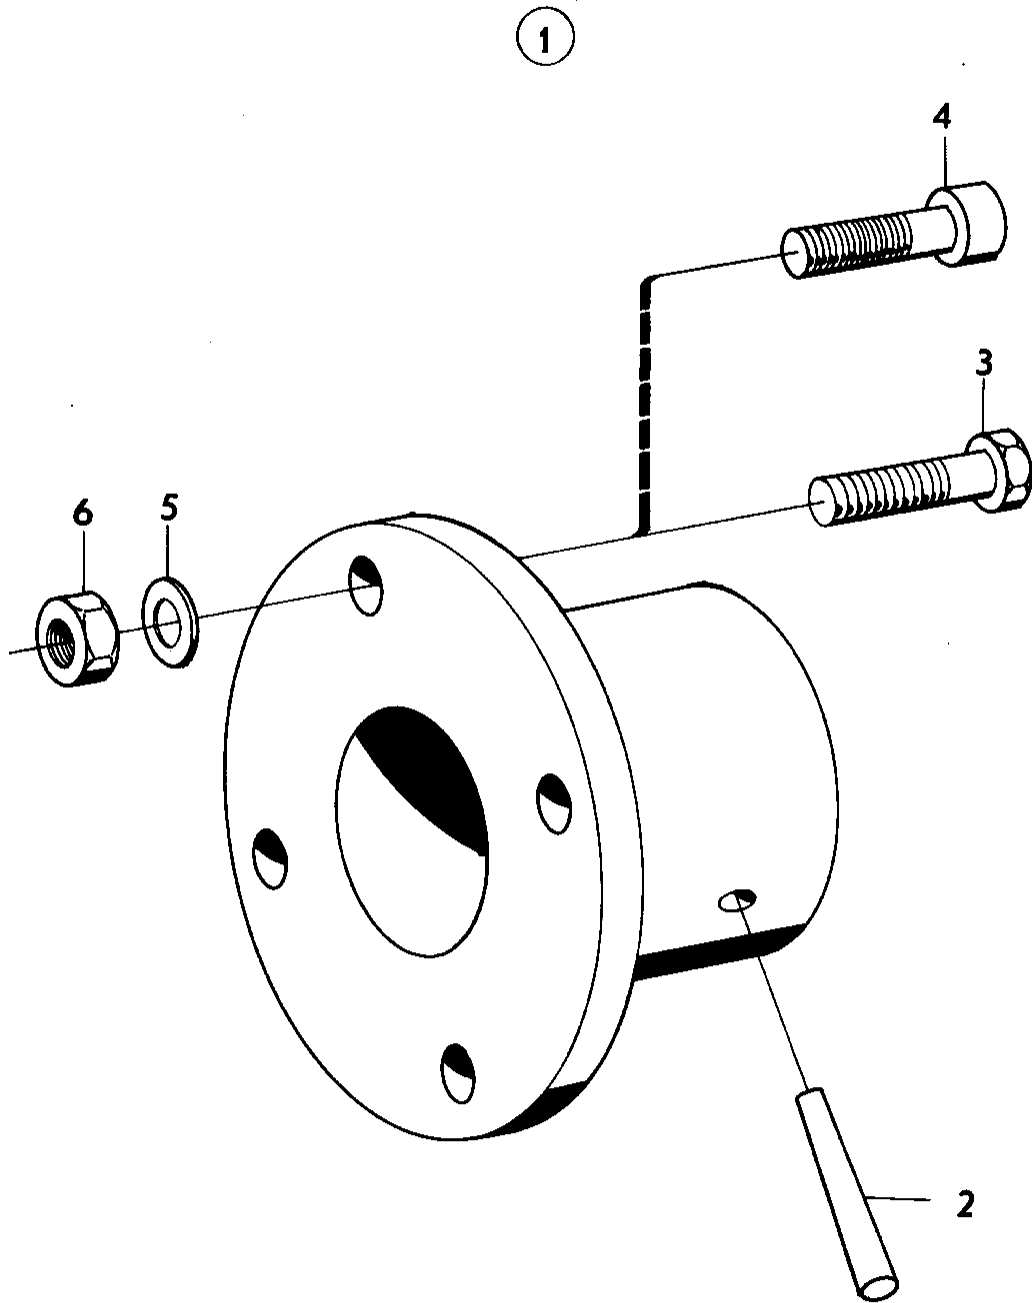

MD22P-B, TMD22-B, TAMD22P-B

3232

MD22P-B, TMD22-B, TAMD22P-B

REF	PART NO.	QTY	DESCRIPTION	NOTES
1	806383	1	Flange	For 30mm propeller shaft.
2	907599	1	· Pin	
3	970949	4	· Screw	L=35mm (955319)
4	959239	4	· Screw	L=30mm
5	941908	4	· Spring washer	
6	971071	4	· Nut	(955783)