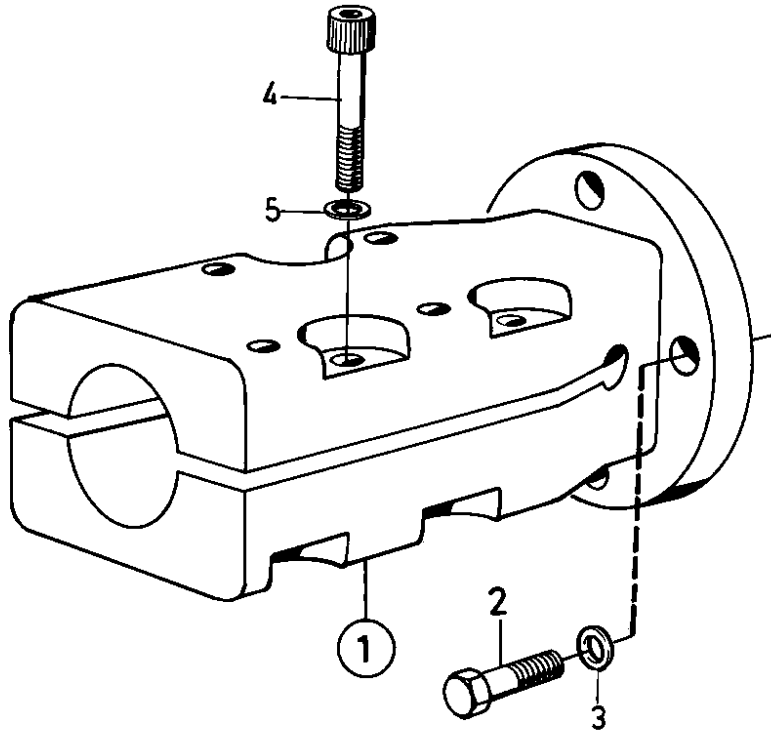

MD22P-B, TMD22-B, TAMD22P-B

8309

MD22P-B, TMD22-B, TAMD22P-B

REF	PART NO.	QTY	DESCRIPTION	NOTES
1	828606	1	Clamp flange	For 35mm propeller shaft.
2	959238	4	· Screw	
3	941909	4	· Spring washer	
4	966789	6	· Screw	
5	947345	6	· Washer	