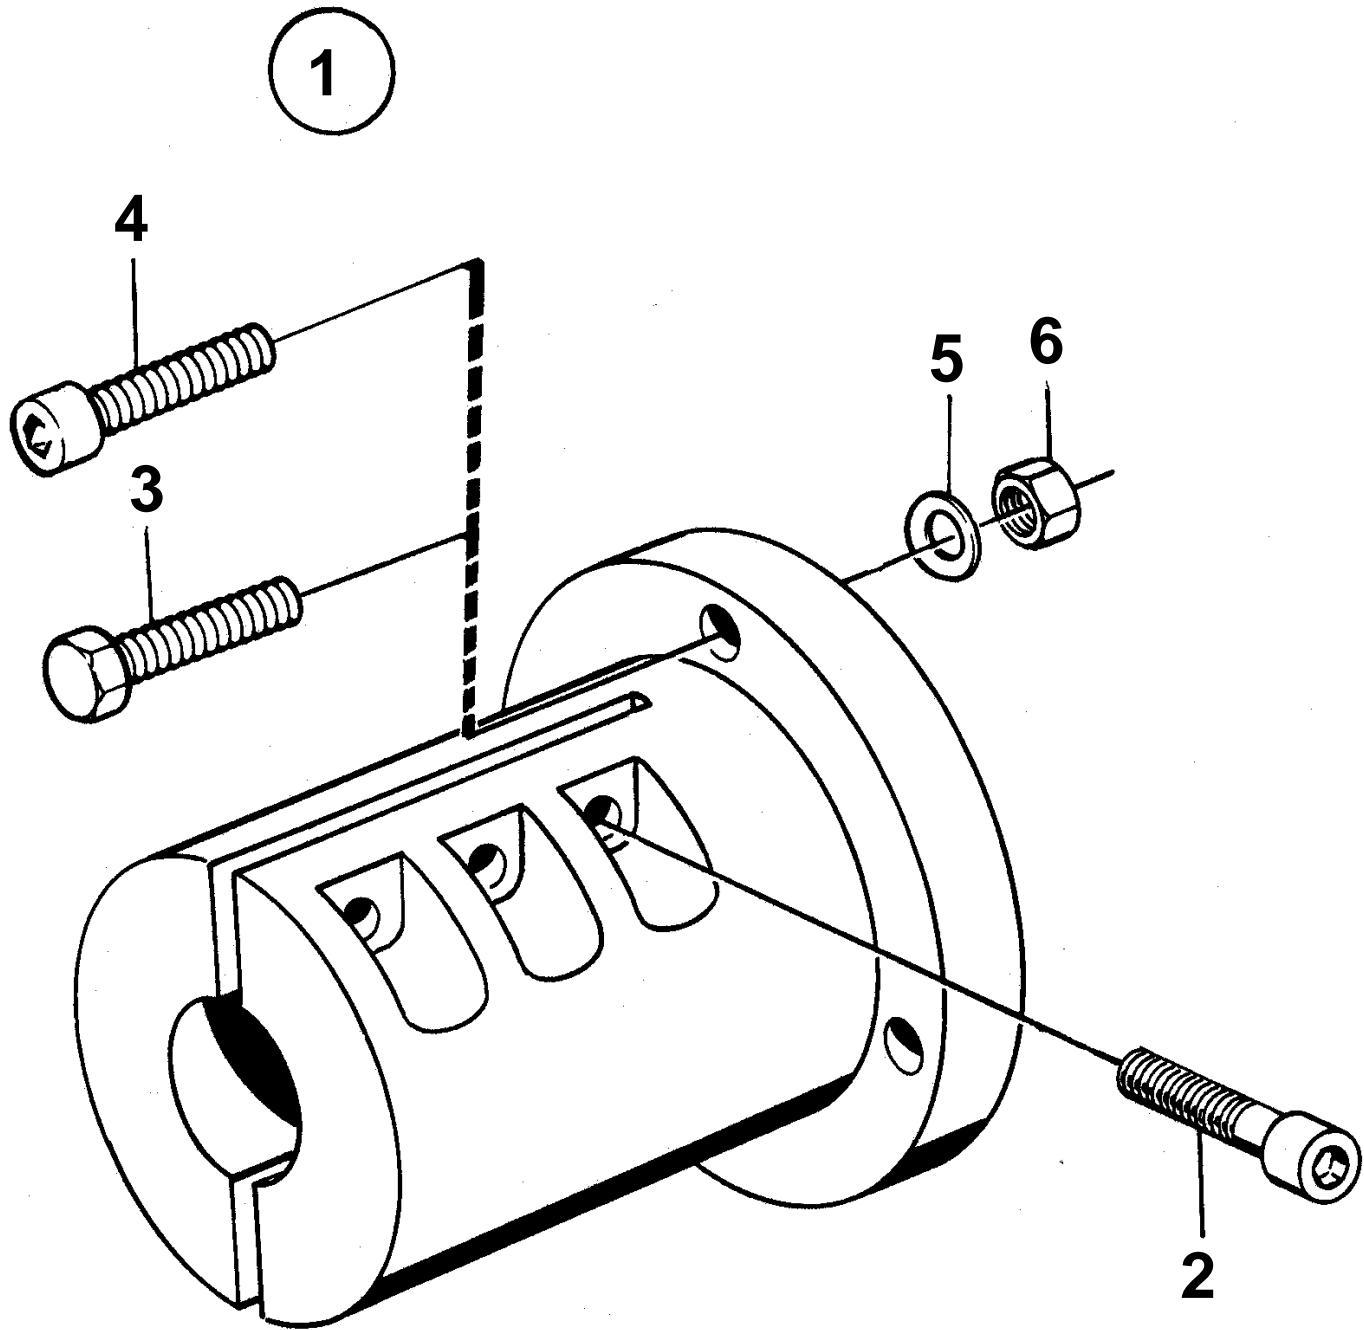

MD22P-B, TMD22-B, TAMD22P-B

11038

MD22P-B, TMD22-B, TAMD22P-B

REF	PART NO.	QTY	DESCRIPTION	NOTES
1	827927	1	Clamp coupling	For 30mm propeller shaft.
2	949068	6	· Screw	
3	970949	4	· Screw	L=35mm (955319)
4	959239	4	· Screw	L=30mm
5	941908	4	· Spring washer	
6	971071	4	· Nut	(955783)