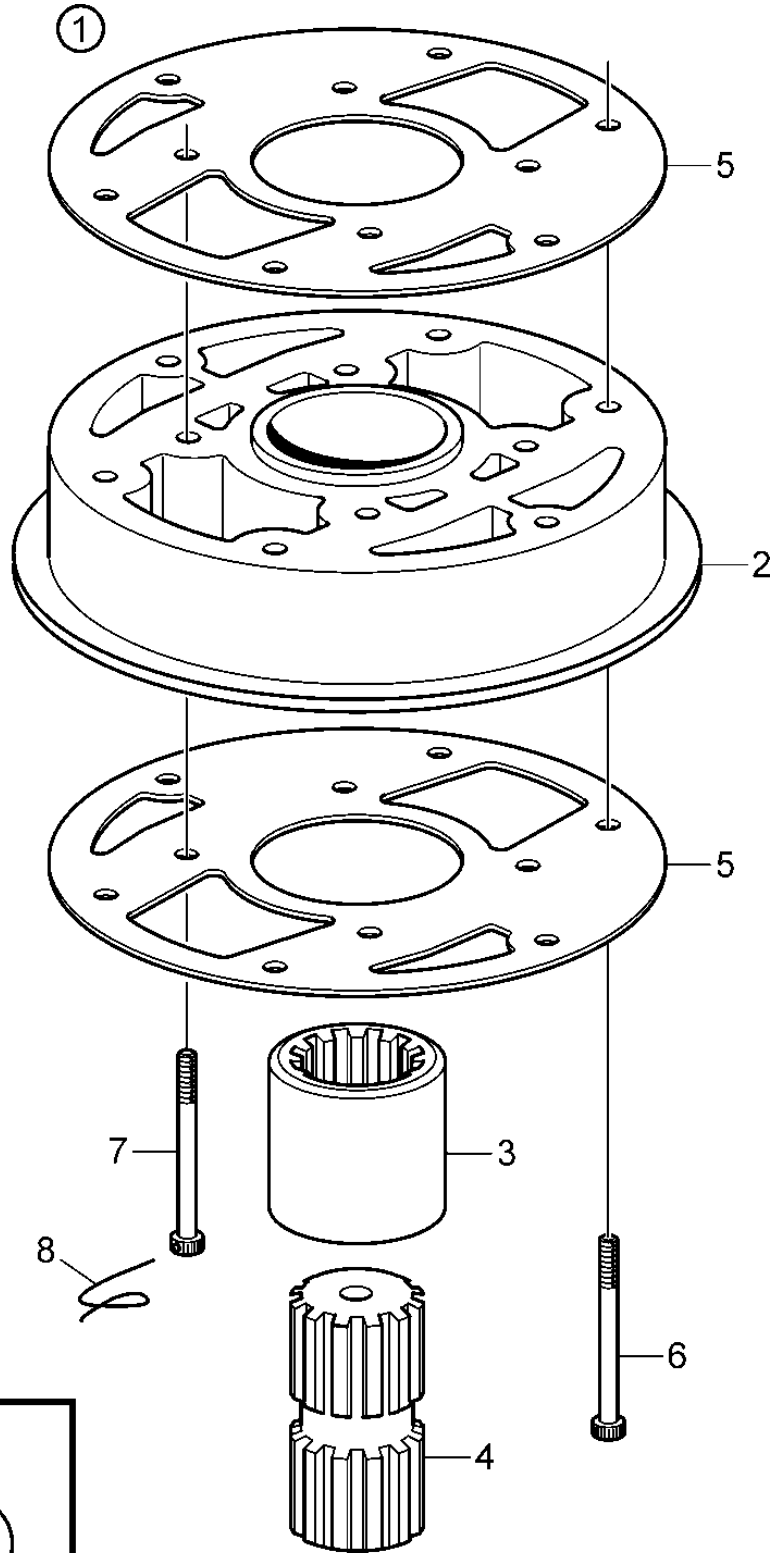

120S-D, 120S-E

120S-D, 120S-E

REF	PART NO.	QTY	DESCRIPTION	NOTES
1	854173	1	Extension kit	L=51mm REPL BY 3858780
	3858780	1	Extension kit	L=51mm
2		1	· Extension	
3	852442	1	· Splined sleeve	For 854172, 854173
	875183	1	Splined sleeve	For 3858780, 3858781
4	852443	1	· Extension shaft	
5	3856834	2	· Gasket	(853892)
6	967686	4	· Screw	L=90mm
	851858	4	· Screw	L=90mm
	852688	4	· Lock screw	L=105mm
7	967687	2	· Screw	L=110mm
8	852668	1	· Locking wire	(852669)
9	948298	X	· Shim	TH = 0,10mm
	948299	X	· Shim	TH = 0.15mm
	948300	X	· Shim	TH=0.35mm