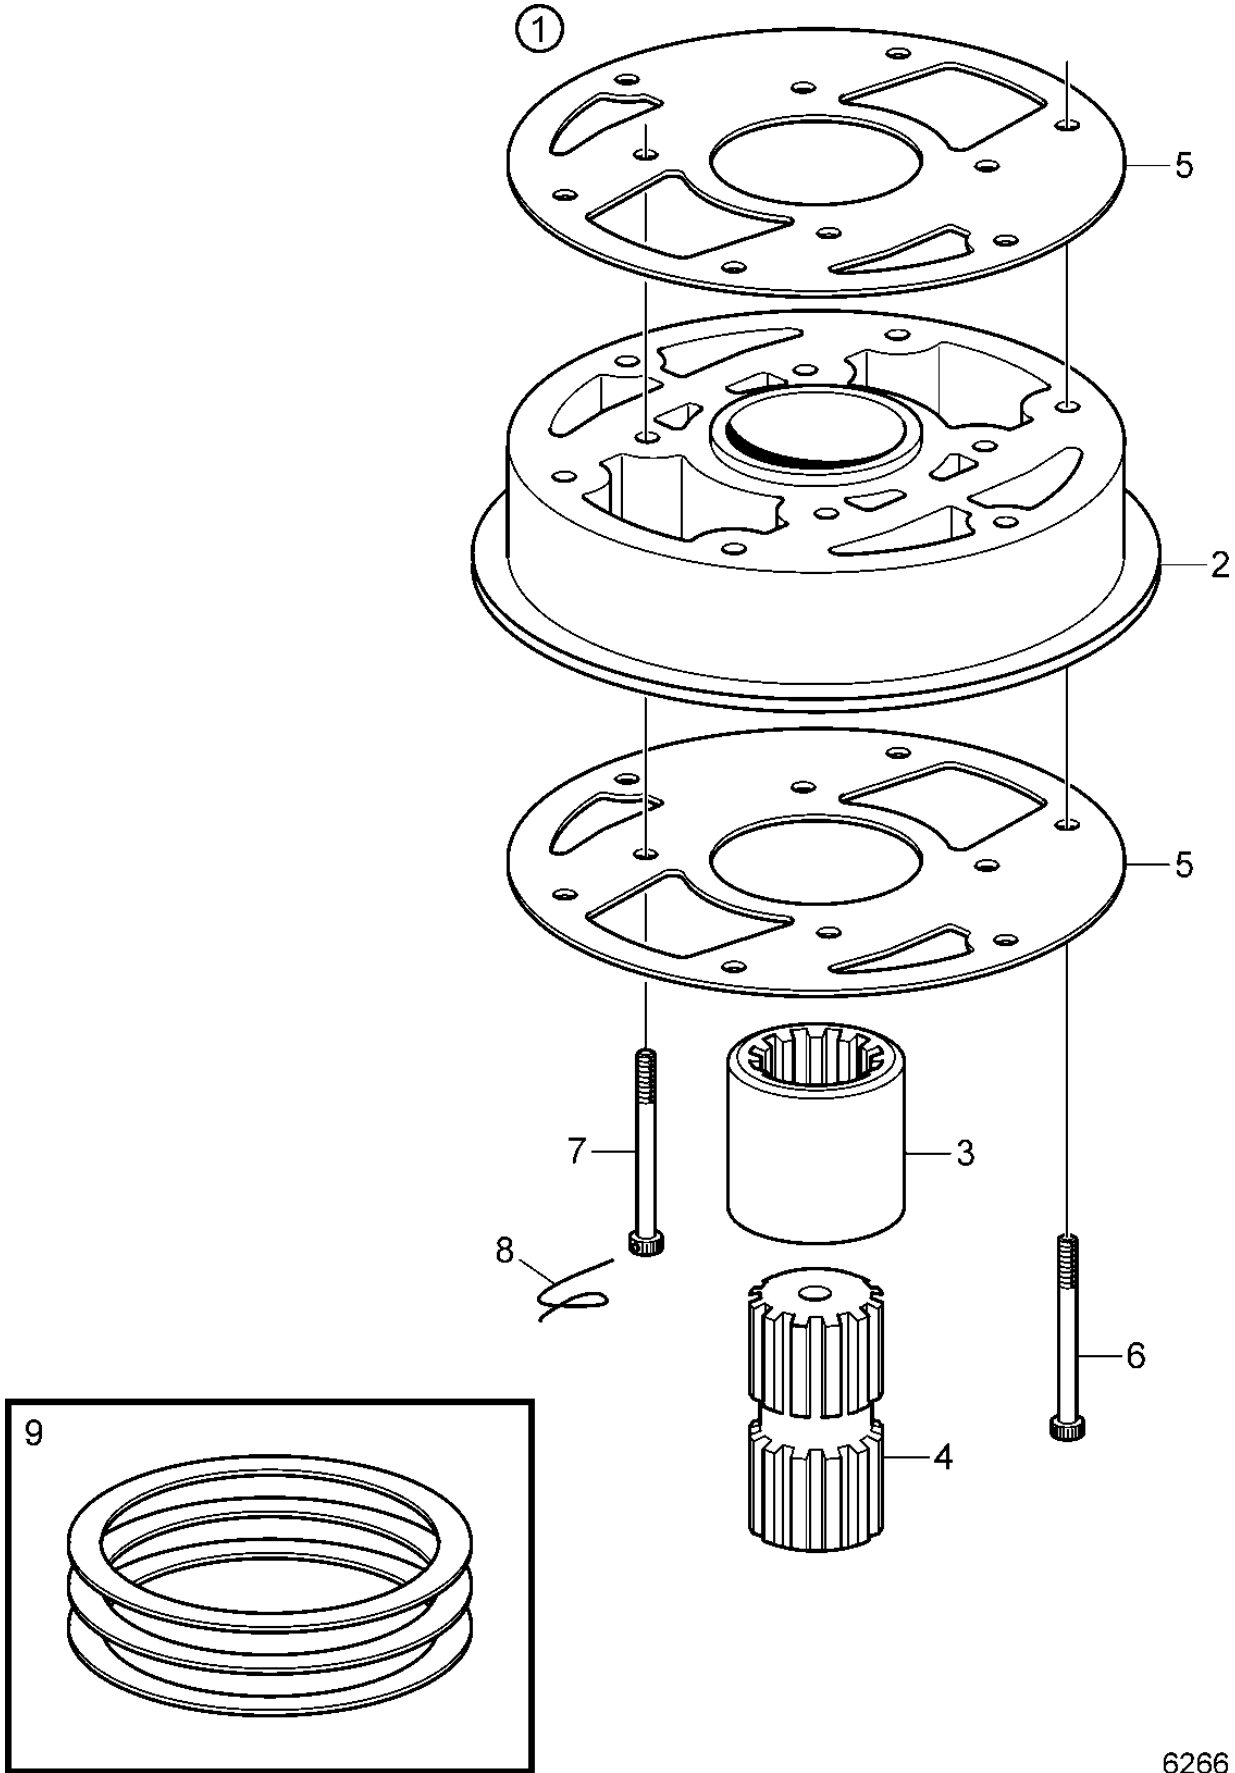

120S-D, 120S-E

120S-D, 120S-E

REF	PART NO.	QTY	DESCRIPTION	NOTES
1	854172	1	Extension kit	L=102mm REPL BY 3858781
	3858781	1	Extension kit	L=102mm
2		1	· Extension	
3	852442	1	· Splined sleeve	For 854172, 854173
	875183	1	Splined sleeve	For 3858780, 3858781
4	852444	1	· Extension shaft	
5	3856834	2	· Gasket	(853892)
6	967688	4	· Screw	L=140mm
	851859	4	· Screw	L=140mm
	852689	4	Screw	L=155mm
7	967689	2	· Screw	L=160mm
8	852668	1	· Locking wire	(852669)
9	948298	X	· Shim	TH = 0,10mm
	948299	X	· Shim	TH = 0.15mm
	948300	X	· Shim	TH=0.35mm