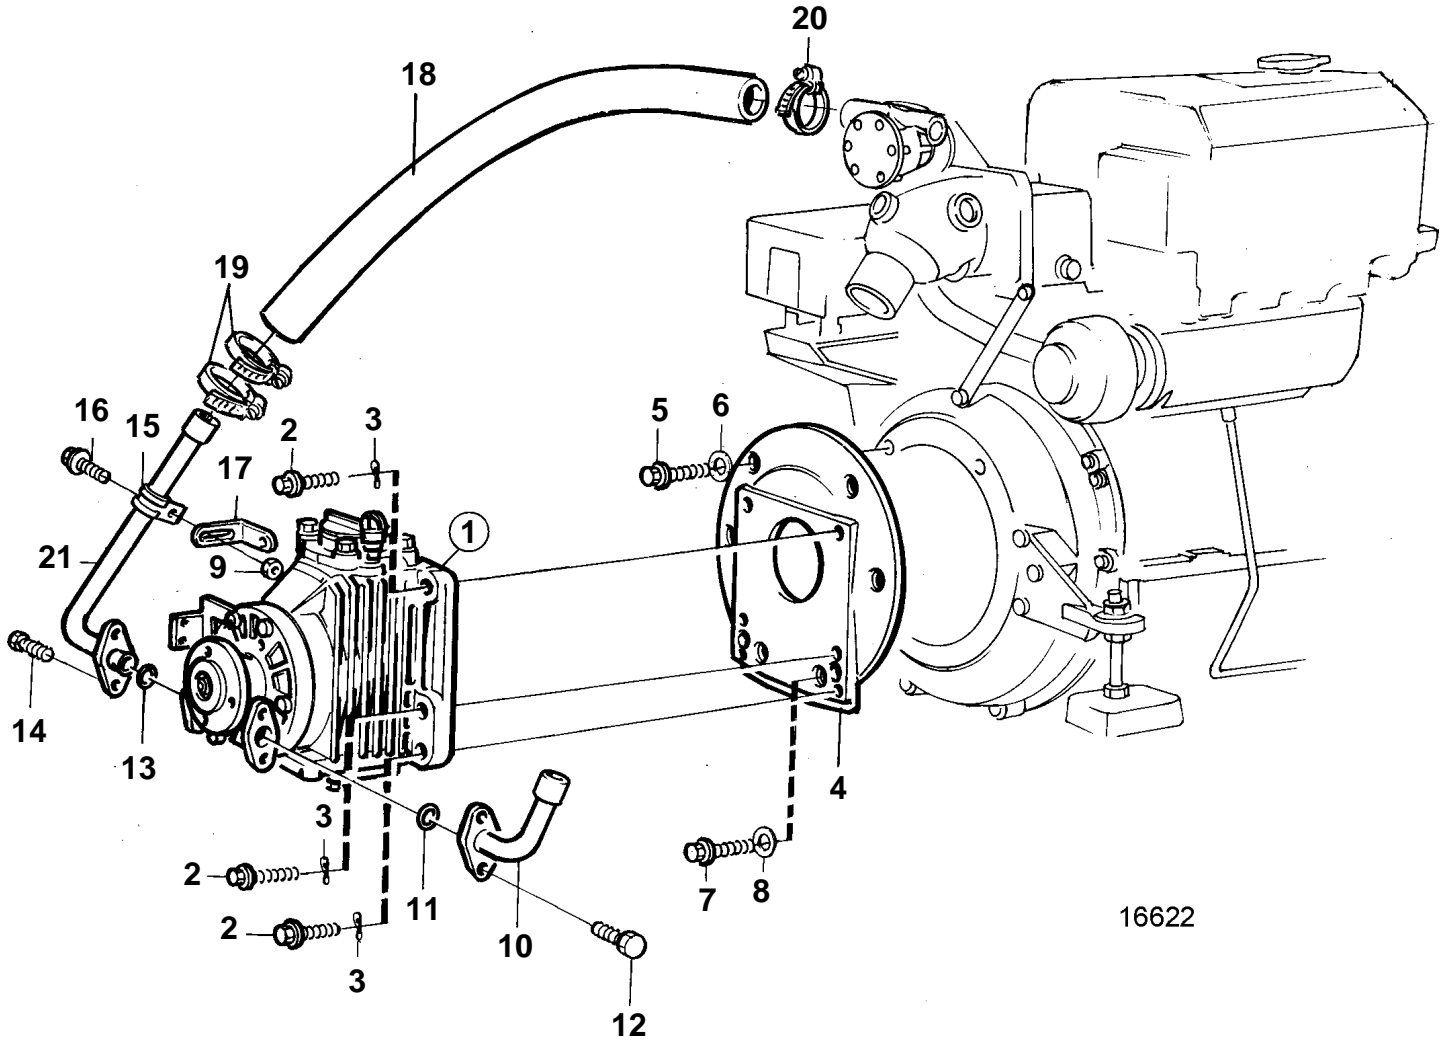

MD22L-B, MD22P-B, TMD22-B

MD22L-B, MD22P-B, TMD22-B

REF	PART NO.	QTY	DESCRIPTION	NOTES
1		1	Reversing gear	
2	965185	6	Flange screw	
3	976945	6	Washer	(960148)
4	859711	1	Adapter	
5	859713	4	Flange screw	
6	955896	4	Washer	
7	940134	2	Screw	(6646957)
8	955896	2	Washer	
9	949278	1	Lock nut	
10	854342	1	Coolant pipe	
11	842913	1	Sealing ring	
12	946544	2	Flange screw	
13	842913	1	Sealing ring	
14	946544	2	Flange screw	
15	952635	1	Clamp	
16	967949	1	Screw	(965175)
17	965556	1	Bracket	
18	3580857	1	Hose	
19	853548	2	Hose clamp	
20	961669	1	Hose clamp	
21	854539	1	Coolant pipe	