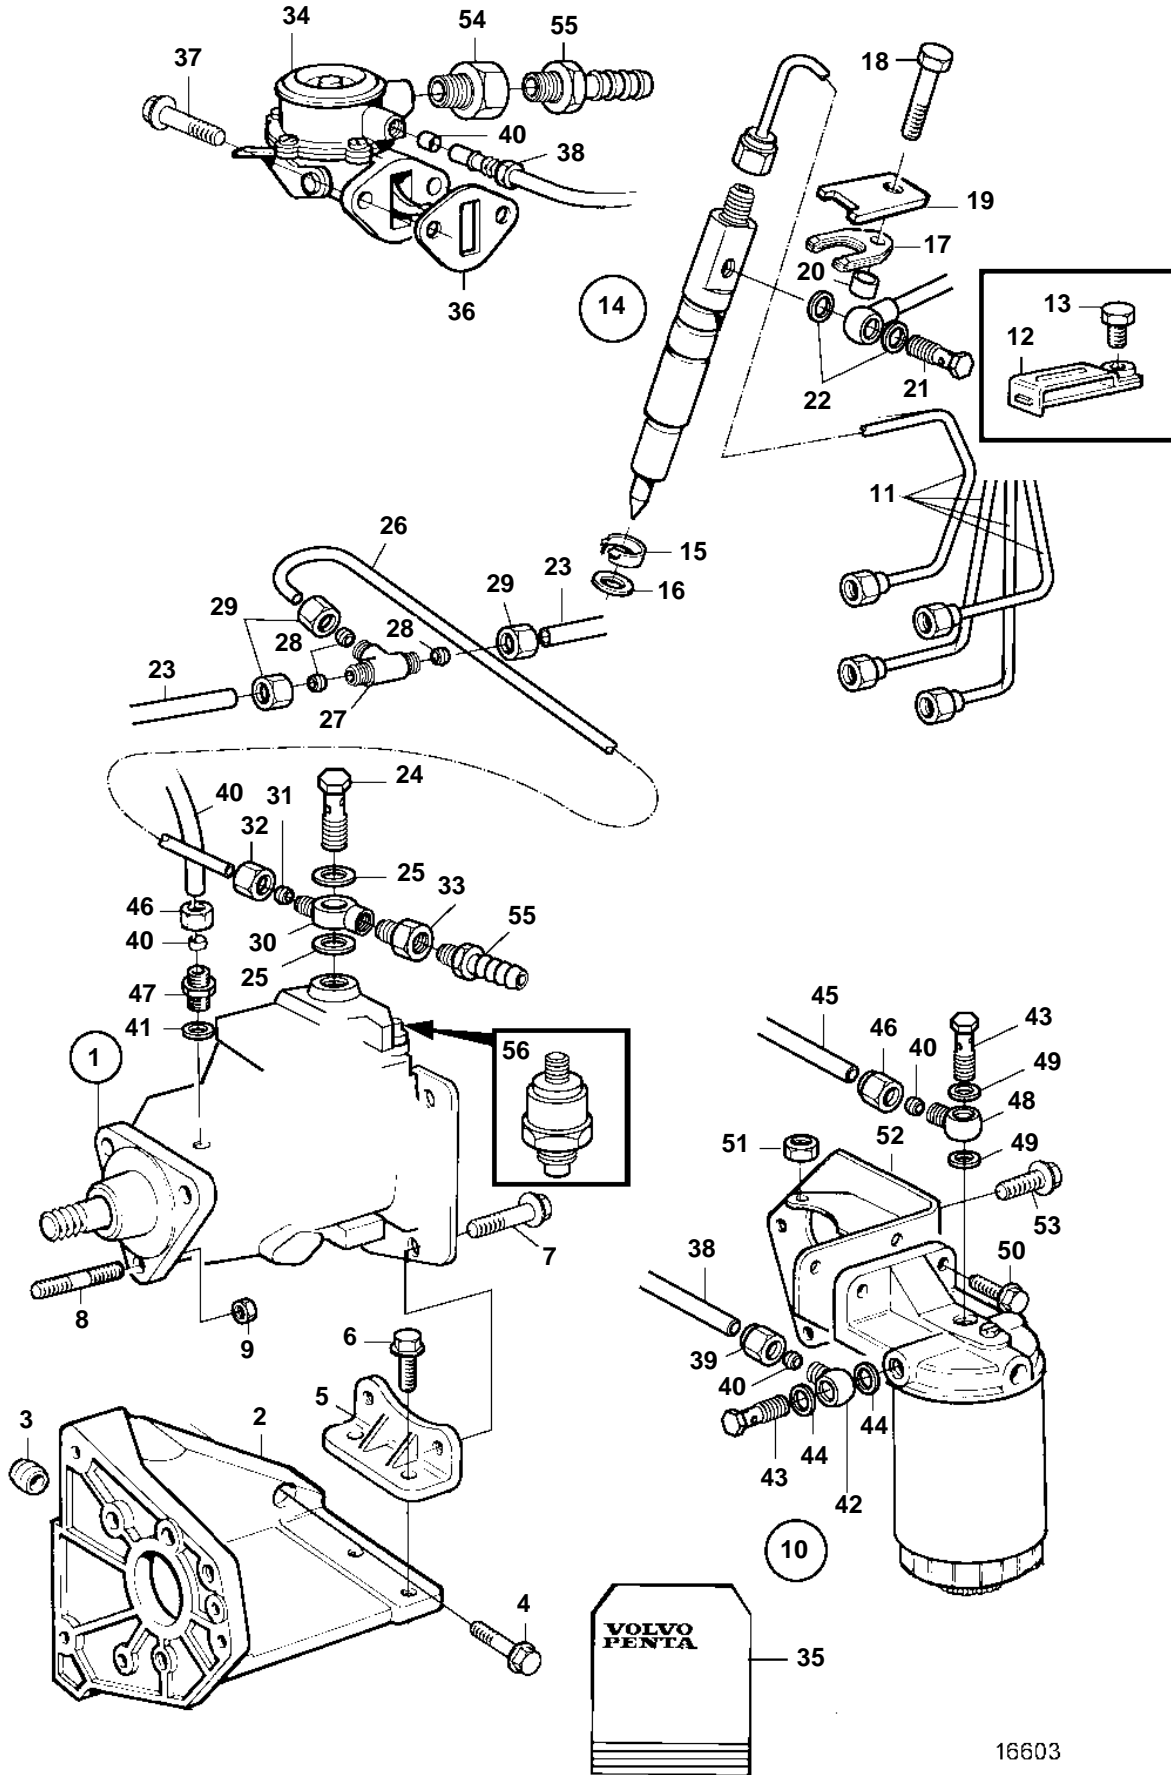

MD22L-B

16603

MD22L-B

REF	PART NO.	QTY	DESCRIPTION	SEE SEC.	NOTES
1	861227	1	Injection pump Comps. not spec.		
2		1	Bracket		
3		2	Guide pin		
4	965186	4	Flange screw		
5		1	Bracket		
6	946440	2	Flange screw		
7	946440	2	Flange screw		
8	924063	3	Stud		
9	945408	3	Flange nut		
10	859845	1	Fuel filter		
				315	
11	861232	1	Delivery pipe		CYL NO 1
	861233	1	Delivery pipe		CYL NO 2
	861234	1	Delivery pipe		CYL NO 3
	861235	1	Delivery pipe		CYL NO 4
12	861236	2	Clip		2-PIPE
13	859707	2	Screw		
14	861228	4	Injector		
	3803292	4	Injector, exch		Exchange unit
				2872	
15	859702	4	Guide sleeve		
16	859698	4	Washer		
17	861241	4	Clamp		
18		4	• Screw		
19		4	• Washer		
20		4	Spacer		
21	861246	4	Hollow screw		
22	190990	8	Gasket		
23	861237	1	Leak-off pipe		CYL NO 2, 4
	861238	1	Leak-off pipe		CYL NO 1, 3
24	859852	1	Hollow screw		
25	11994	2	Gasket		
26	3582611	1	Tube		
27	6644655	1	Pipe connection		
28	483468	3	Fitting		
29	483467	3	Nut		
30	3583445	1	Banjo nipple		
31	954363	1	Fitting		
32	3583806	1	Nut		
33	3583808	1	Adapter		
34	3582500	1	Feed pump		
35	3582250	1	Repair kit		(480331)
36	859843	1	Gasket		
37	945444	2	Flange screw		
38	859847	1	Tube		
39	6637511	1	Nut		
40	6634735	4	Fitting		
41	11994	1	Gasket		
42	6613554	1	Banjo nipple		
43	6642578	2	Hollow screw		
44	969011	2	Gasket		
45	3580721	1	Tube		(859849)
46	6637511	2	Nut		
47	859850	1	Adapter		
48	6613554	1	Banjo nipple		
49	969011	2	Gasket		
50	946329	2	Flange screw		(973083)
51	971095	1	Nut		
52		1	Bracket		
53		3	Screw		
54	3580898	1	Adapter		
55	834781	2	Nipple		

MD22L-B

REF	PART NO.	QTY	DESCRIPTION	SEE SEC.	NOTES
56	876614	1	Stop solenoid		