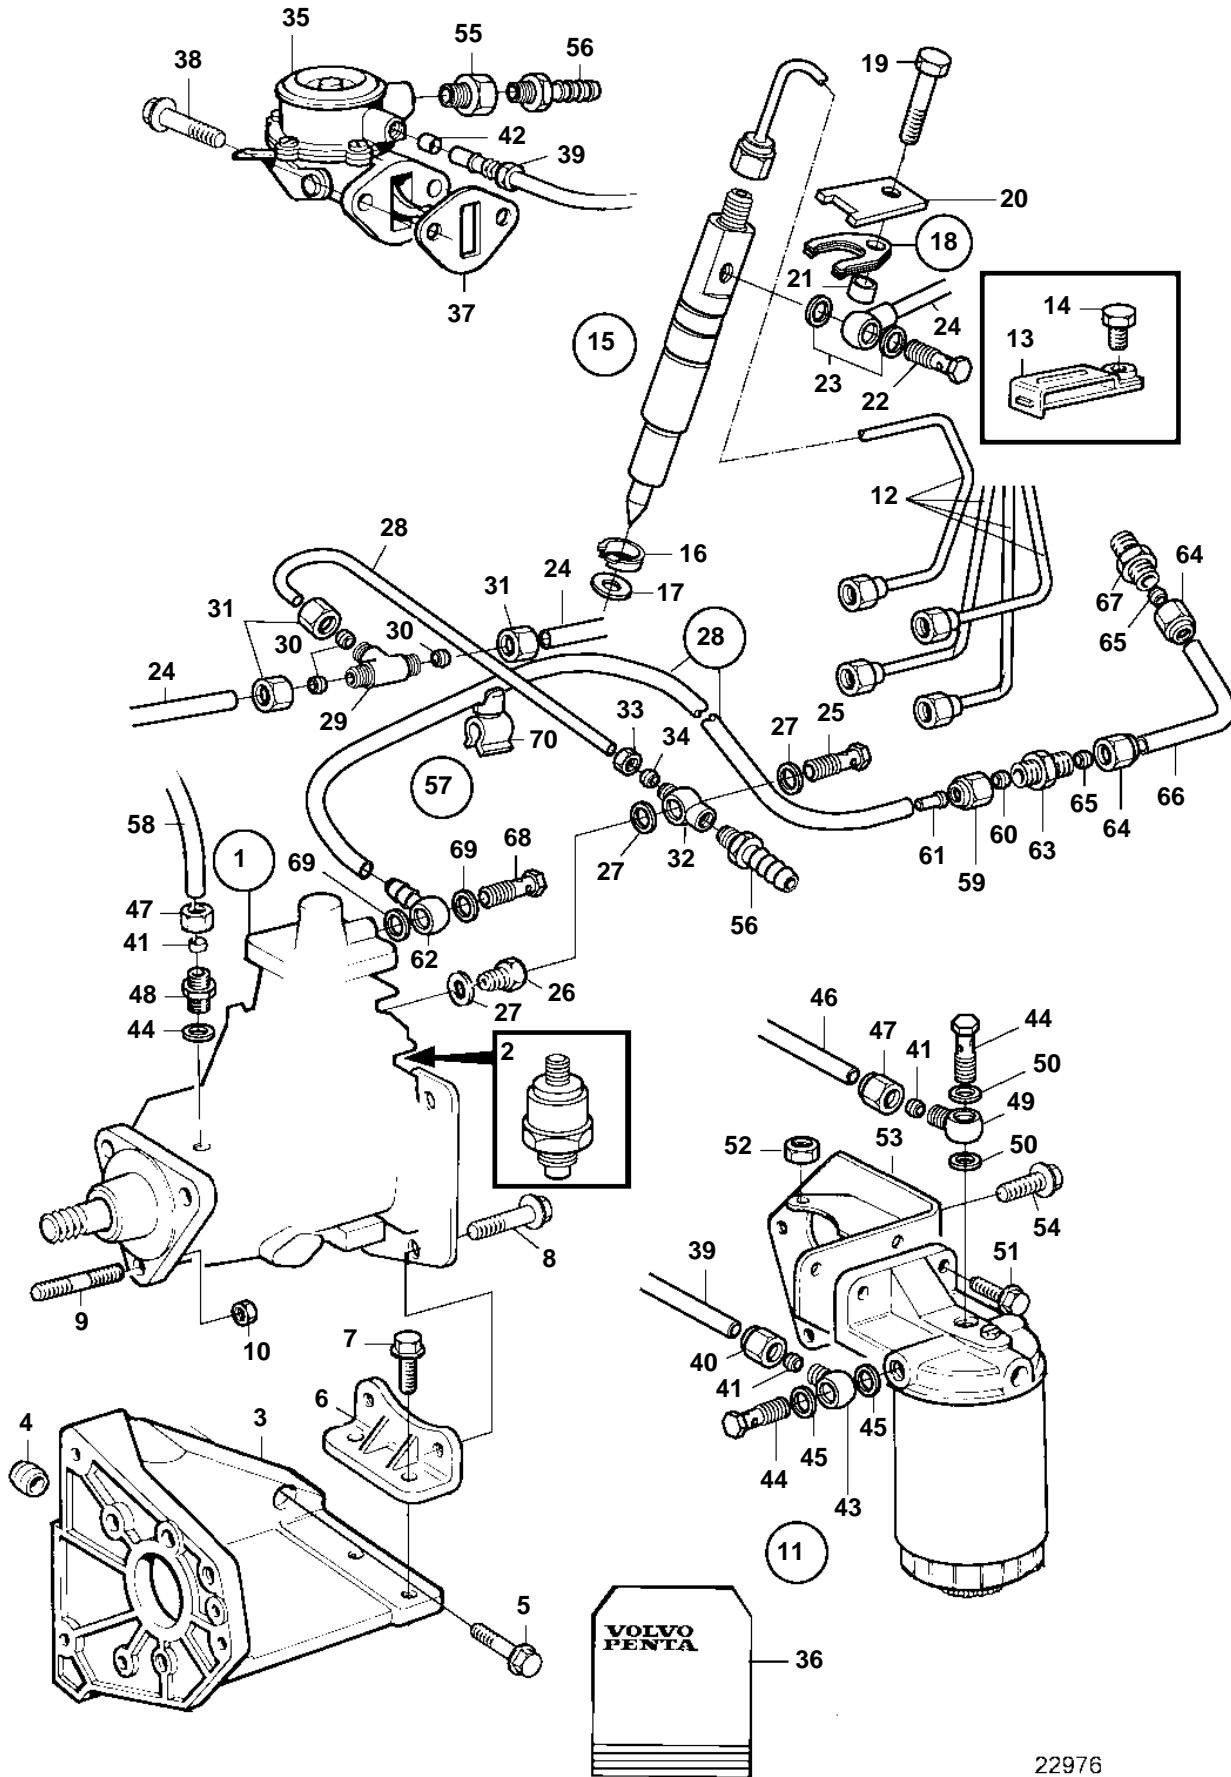

TMD22-B, TMD22P-C, TAMD22P-B

22976

TMD22-B, TMD22P-C, TAMD22P-B

REF	PART NO.	QTY	DESCRIPTION	SEE SEC.	NOTES
1	3580790	1	Injection pump Comps. not spec.		
2	876614	1	Stop solenoid		
3		1	Bracket		
4		2	Guide pin		
5	965186	4	Flange screw		
6		1	Bracket		
7	946440	2	Flange screw		
8	946440	2	Flange screw		
9	924063	3	Stud		
10	945408	3	Flange nut		
11	859845	1	Fuel filter		
				315	
12	861416	1	Delivery pipe		CYL NO 1
12	861417	1	Delivery pipe		CYL NO 2
12	861418	1	Delivery pipe		CYL NO 3
12	861419	1	Delivery pipe		CYL NO 4
13	861420	1	Clamp		3-PIPES
13	861421	1	Clamp		4-PIPES
14	955269	2	Screw		
15	3581135	4	Injector		E.U=3803295
			Bulletin 44-45	44-45-EN	Two Spring Injectors
15	3803295	4	Injector, exch		Exchange unit
16	859702	4	Guide sleeve		
17	859698	4	Washer		
18	859699	4	Clamp		
19		4	· Screw		
20		4	· Washer		
21		4	Spacer		
22	6613083	4	Hollow screw		
23	957171	8	Gasket		
24	859705	1	Leak-off pipe		CYL NO 1, 3
	859706	1	Leak-off pipe		CYL NO 2, 4
25	859852	1	Hollow screw		
26		1	Adapter		
27	11994	2	Gasket		
28	3582612	1	Tube		
29	6644655	1	Pipe connection		
30	483468	3	Fitting		
31	483467	3	Nut		
32	3583445	1	Banjo nipple		
33	3583806	1	Nut		
34	954363	1	Fitting		
35	3582458	1	Feed pump		REPL BY 3582500
	3582500	1	Feed pump		
36	3582250	1	Repair kit		(480331)
37	859843	1	Gasket		
38	945444	2	Flange screw		
39	859847	1	Tube		
40	6637511	1	Nut		
41	6634735	4	Fitting		
42	11994	1	Gasket		