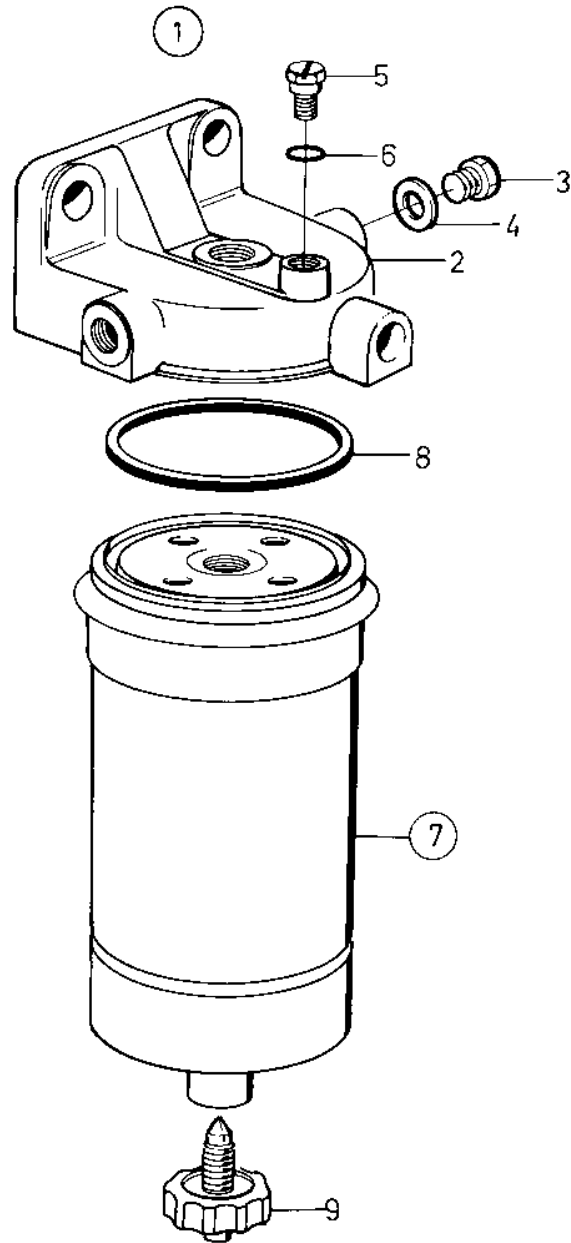

MD22L-B, MD22P-B, TMD22-B, TMD22P-C, TAMD22P-B

9615

MD22L-B, MD22P-B, TMD22-B, TMD22P-C, TAMD22P-B

REF	PART NO.	QTY	DESCRIPTION	NOTES
1	859845	1	Fuel filter	
2		1	· Cover	
3	847439	1	· Screw	
4	969011	1	· Gasket	(18838)
5	843956	1	· Plug	(244372)
6	25534	1	· Gasket	
7	860008	1	· Filter insert	REPL BY 860874
	860874	1	· Filter insert	
8	6638088	1	· · Gasket	
9	838594	1	· · Plug	FOR 860008