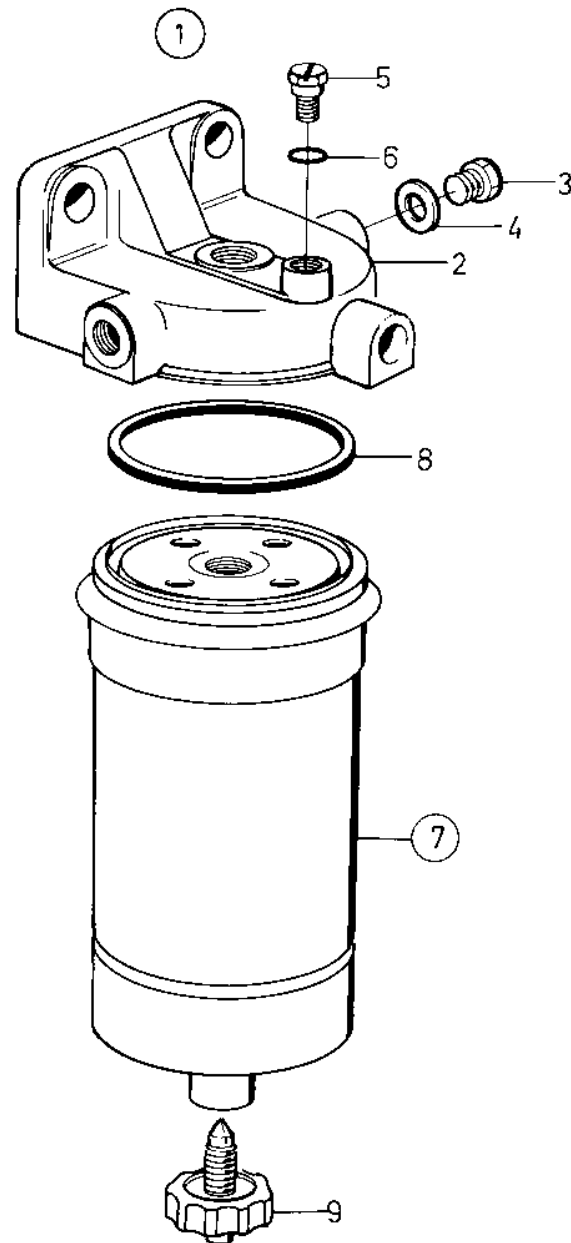

MD22L-B, MD22P-B, TMD22-B, TMD22P-C, TAMD22P-B

9615

MD22L-B, MD22P-B, TMD22-B, TMD22P-C, TAMD22P-B

REF	PART NO.	QTY	DESCRIPTION	NOTES
1	859845	1	Fuel filter	
2		1	· Cover	
3	847439	1	· Screw	
4	969011	1	· Gasket	(18838)
5	843956	1	· Plug	(244372)
6	25534	1	· Gasket	
7	860008	1	· Filter insert	REPL BY 860874
	860874	1	· Filter insert	
8	6638088	1	· · Gasket	
9	838594	1	· · Plug	FOR 860008