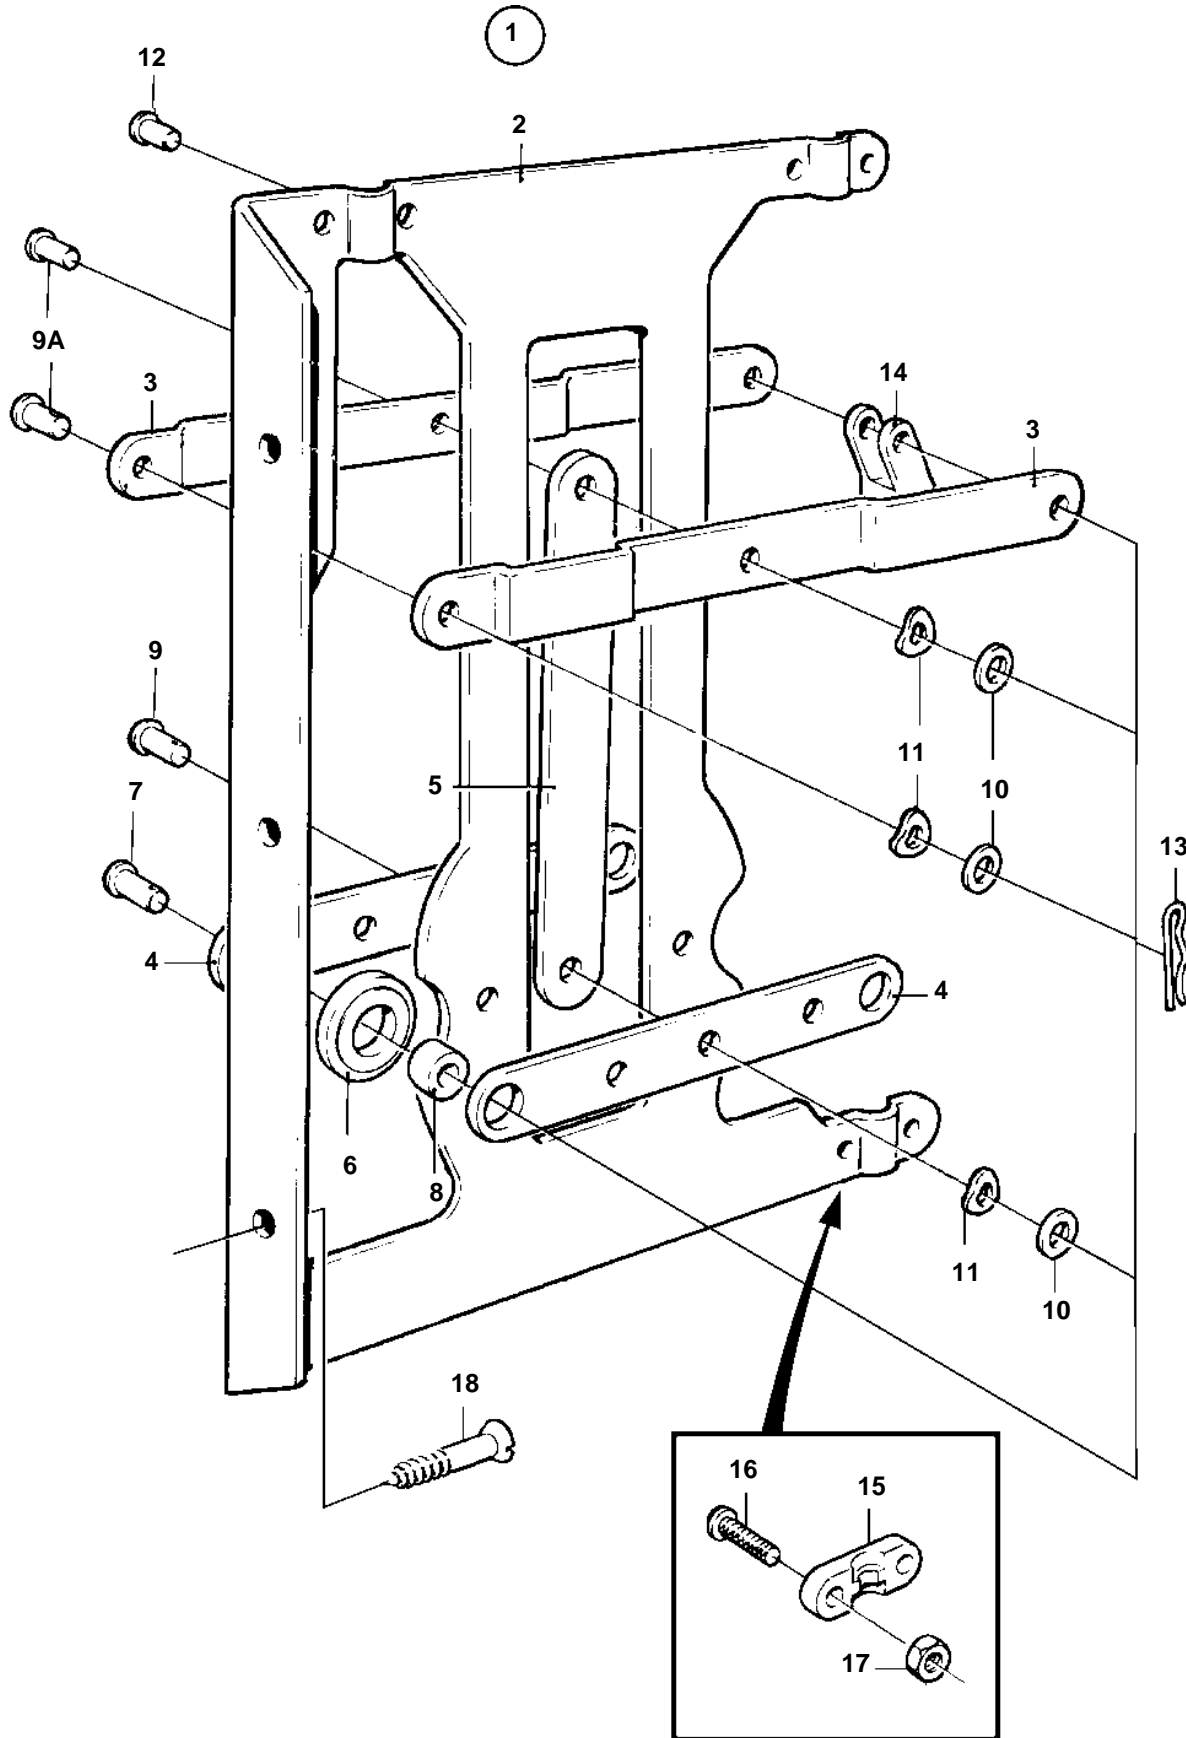

MD22P-B, TMD22-B, TMD22P-C, TAMD22P

MD22P-B, TMD22-B, TMD22P-C, TAMD22P

| REF | PART NO. | QTY | DESCRIPTION | NOTES |
|-----|----------|-----|------------------------|--------------------------------|
| 1 | 828164 | 1 | Collector | For double steering positions. |
| 2 | | 1 | · Housing | |
| 3 | | 2 | · Lever | |
| 4 | | 2 | · Lever | |
| 5 | | 1 | · Lever | |
| 6 | 828180 | 2 | · Washer | |
| 7 | 828183 | 2 | · Clevis pin | |
| 8 | 828178 | 2 | · Bushing | |
| 9 | | 1 | · Bolt | |
| 9A | | 2 | · Bolt | |
| 10 | 940191 | 3 | · Washer | |
| 11 | | 3 | · Washer | |
| 12 | 828182 | 1 | · Cross recessed screw | |
| 13 | 664822 | 6 | · Lock spring | |
| 14 | 850452 | 3 | · Fork | |
| 15 | 850361 | 3 | · Cable attachment | |
| 16 | 956078 | 6 | · Screw | |
| 17 | 955780 | 6 | · Nut | |
| 18 | | 3 | · Screw | |