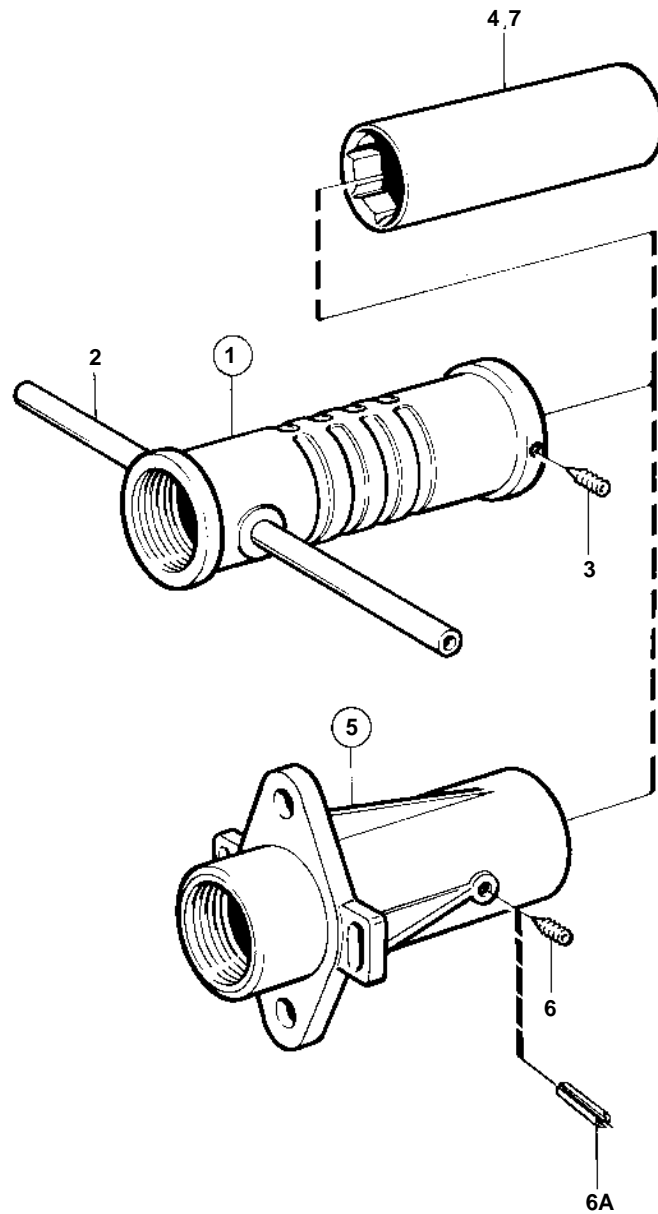

COMMON

11583

**COMMON**

REF	PART NO.	QTY	DESCRIPTION	NOTES
1	827886	1	Stern bearing	D=30mm
	827887	1	Stern bearing	D=35mm
2		2	· Tube	
3	942609	3	· Screw	
4	812916	1	· Rubber bearing	D=30mm
	827175	1	· Rubber bearing	D=35mm
5	827781	1	Stern bearing	D=30mm
	827782	1	Stern bearing	D=35mm
6	942609	3	· Screw	
7	812916	1	· Rubber bearing	D=30mm
	827175	1	· Rubber bearing	D=35mm