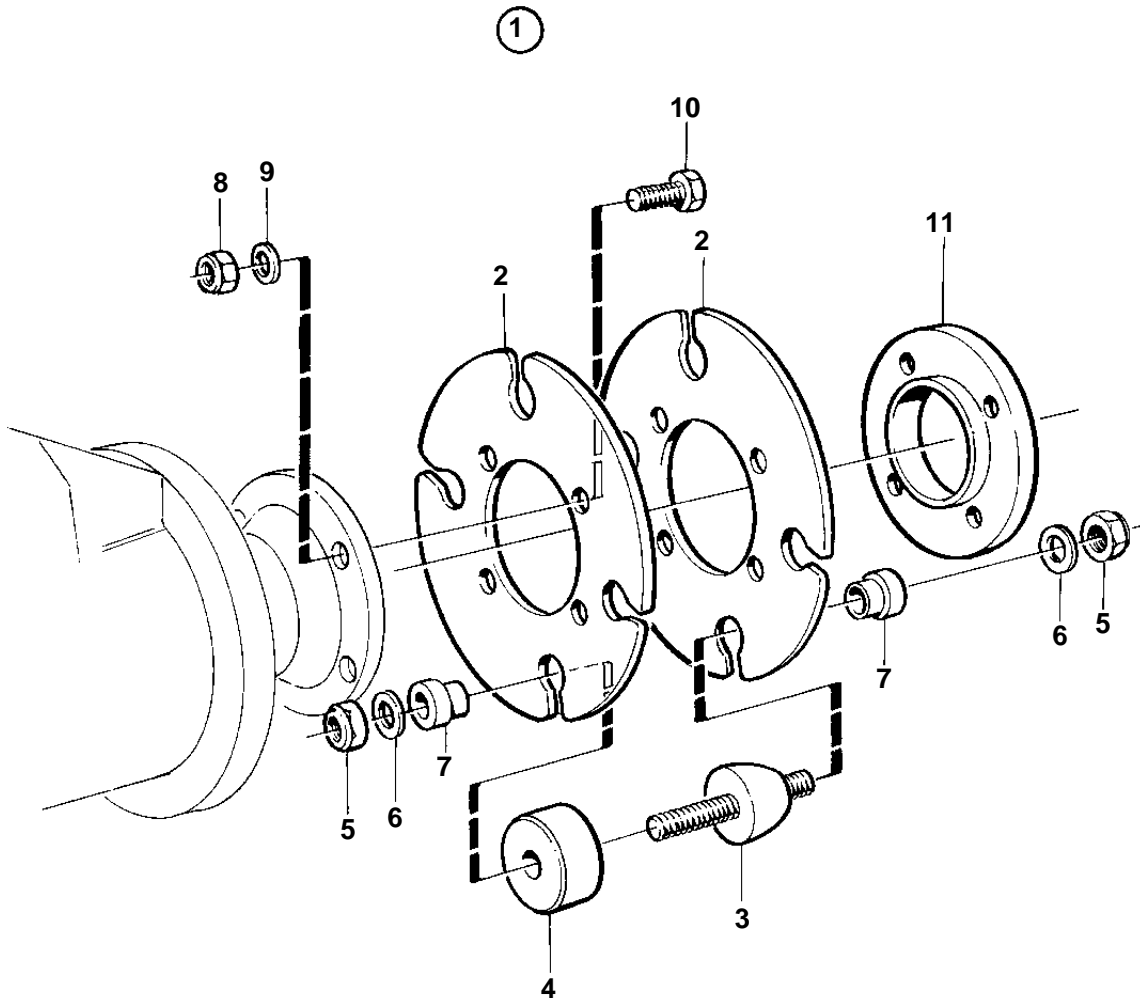

COMMON

11417

COMMON

REF	PART NO.	QTY	DESCRIPTION	NOTES
1	819154	1	Rubber coupling	For 30mm and 35mm propeller shaft
2	819151	2	· Friction disc	
3	803762	6	· Rubber cushion	
4	803748	6	· Protecting casing	
5	955850	12	· Nut	
6	940280	12	· Spring washer	
7	802976	12	· Washer	
8	971071	8	· Nut	
9	941908	8	· Spring washer	
10	970947	4	· Screw	L=25mm
	970949	4	· Screw	L=35mm
11	803029	1	· Guide ring	