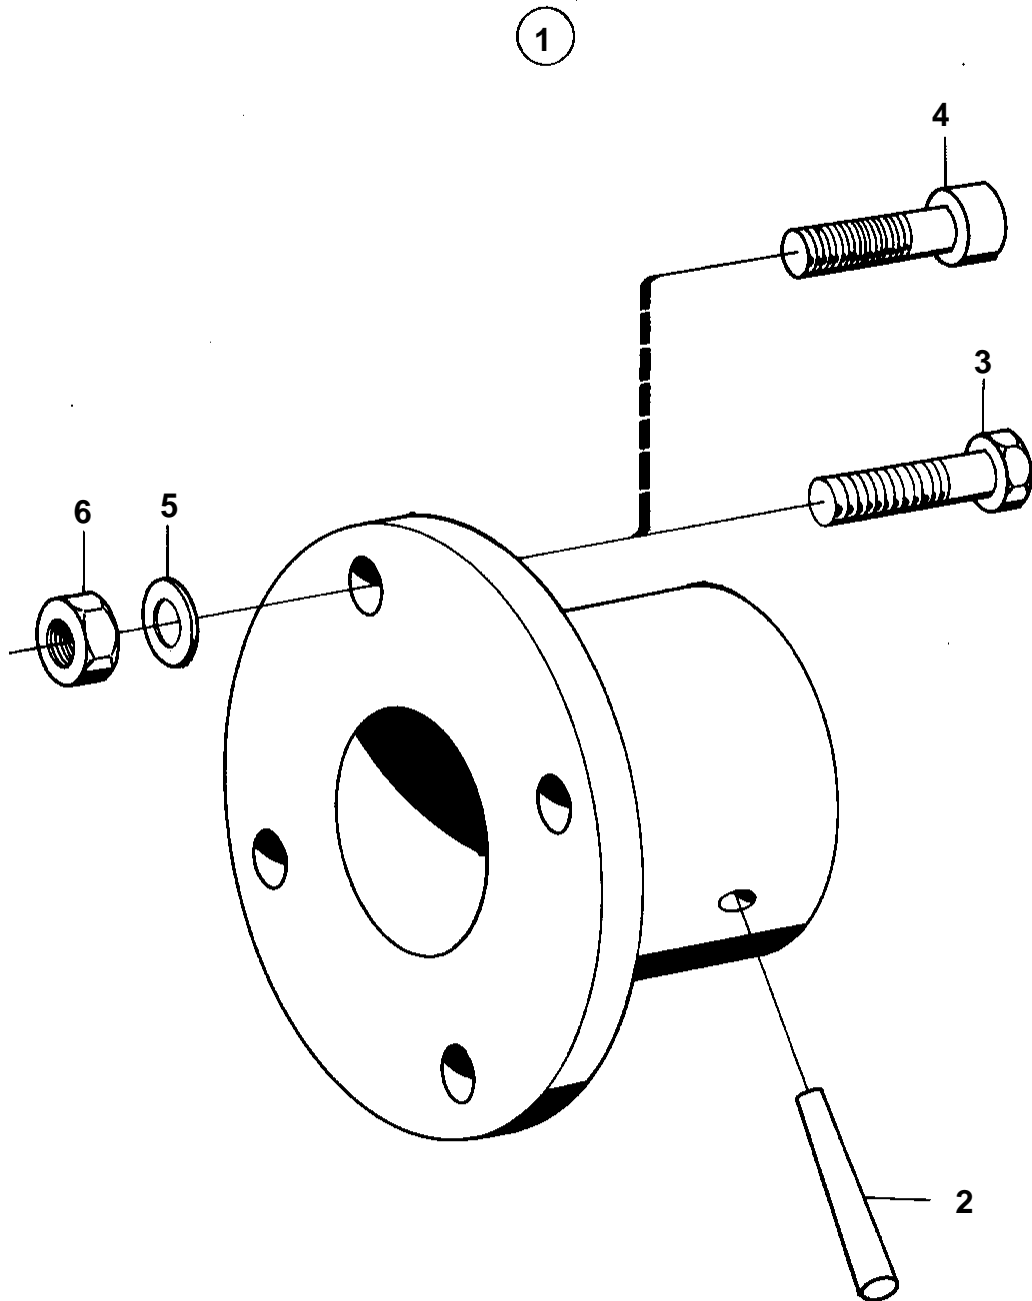

COMMON

3232

COMMON

REF	PART NO.	QTY	DESCRIPTION	NOTES
1	806383	1	Flange	For 30mm propeller shaft.
2	907599	1	• Pin	
3	970949	4	• Screw	L=35mm (955319)
4	959239	4	• Screw	L=30mm
5	941908	4	• Spring washer	
6	955783	4	• Nut	