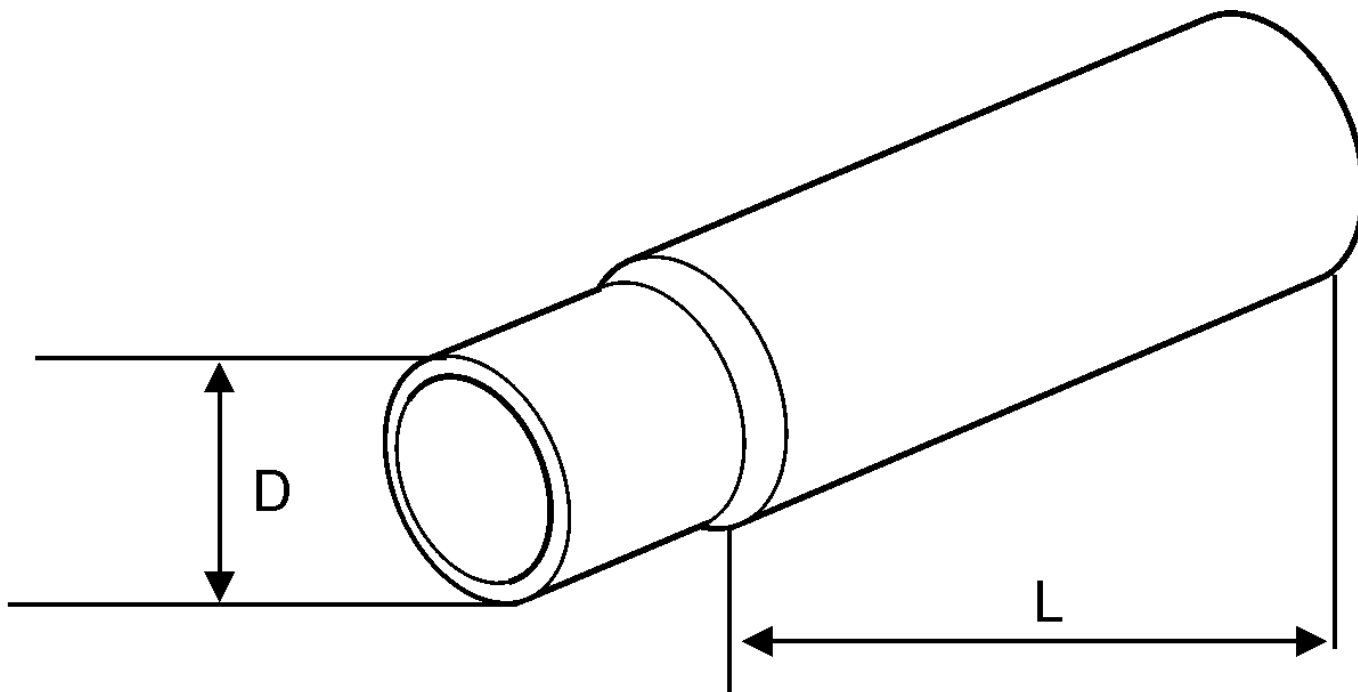

COMMON

1

8498

COMMON

REF	PART NO.	QTY	DESCRIPTION	NOTES
1	1140030	1	Sleeve tube	L=0,75m
	1140031	1	Sleeve tube	L=1,0m
	1140032	1	Sleeve tube	L=1,5m