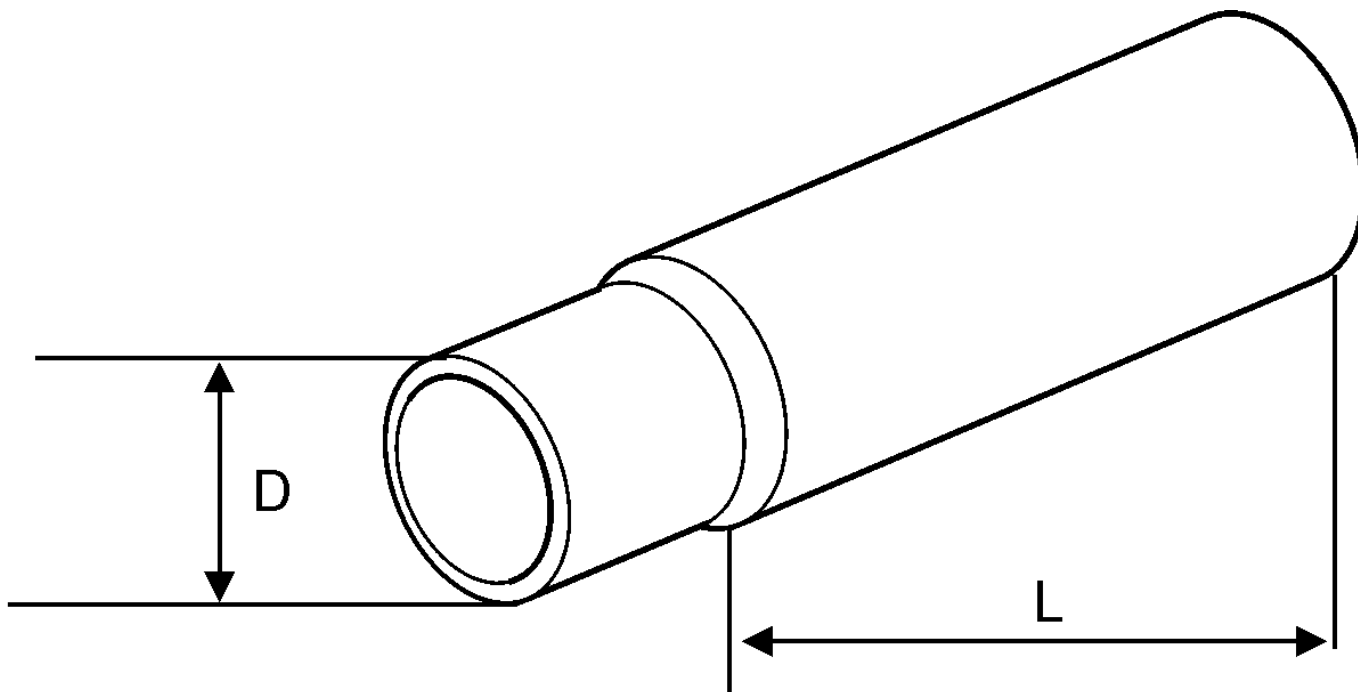

COMMON

1

8498

COMMON

REF	PART NO.	QTY	DESCRIPTION	NOTES
1	827894	1	Sleeve tube	L=0,5m
	827893	1	Sleeve tube	L=0,75m
	1140028	1	Sleeve	L=1,0m
	1140029	1	Sleeve tube	L=1,5m