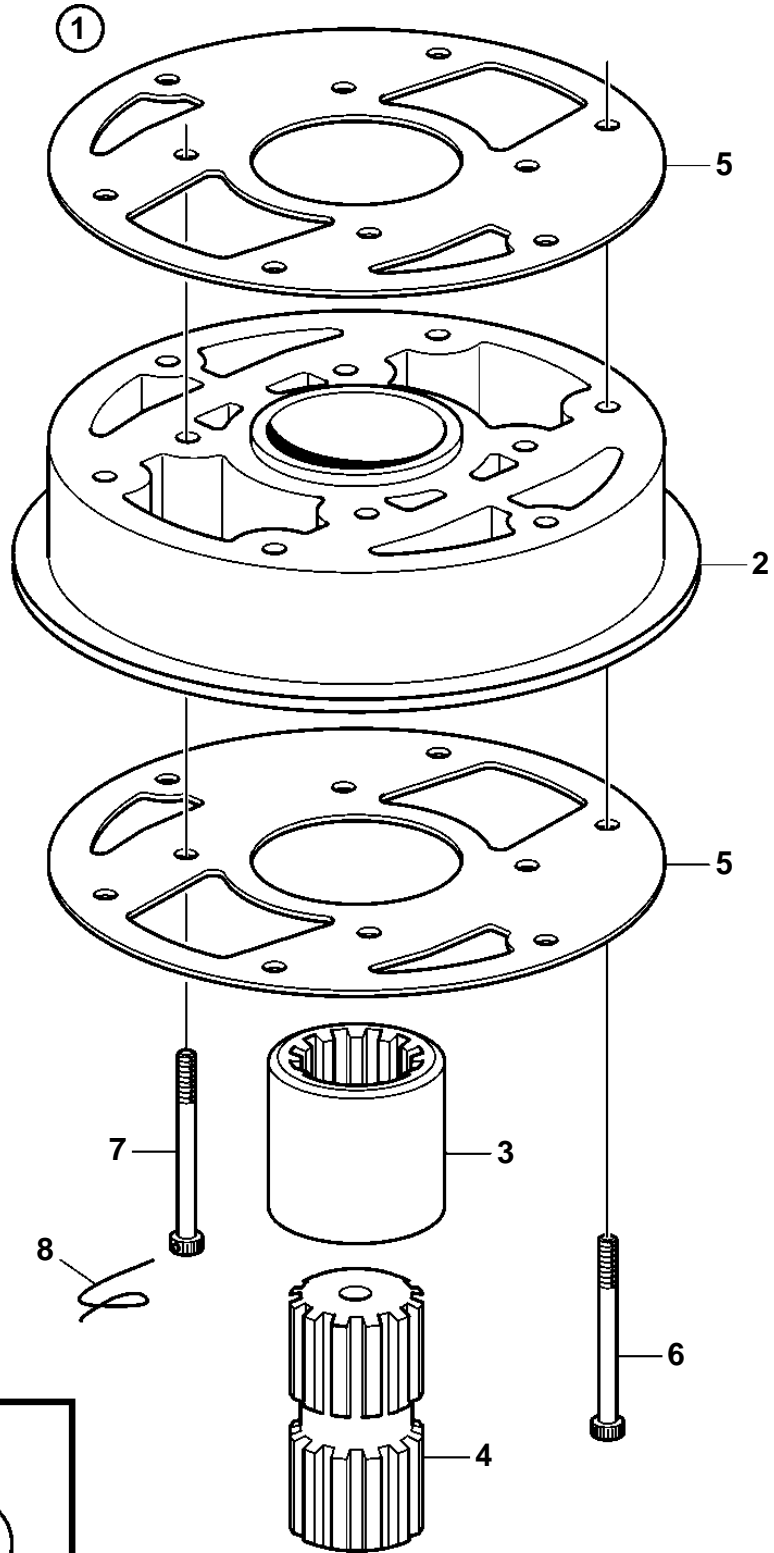

120S-D, 120S-E

120S-D, 120S-E

REF	PART NO.	QTY	DESCRIPTION	NOTES
1	854172	1	Extension kit	L=102mm
2		1	· Extension	
3	852442	1	· Splined sleeve	
4	852444	1	· Extension shaft	
5	853892	2	· Gasket	
6	967688	4	· Screw	L=140mm
	851859	4	· Screw	L=140mm
7	967689	2	· Screw	L=160mm
8	852669	1	· Locking wire	
9	948298	X	· Shim	TH = 0,10mm
	948299	X	· Shim	TH = 0.15mm
	948300	X	· Shim	TH=0.35mm