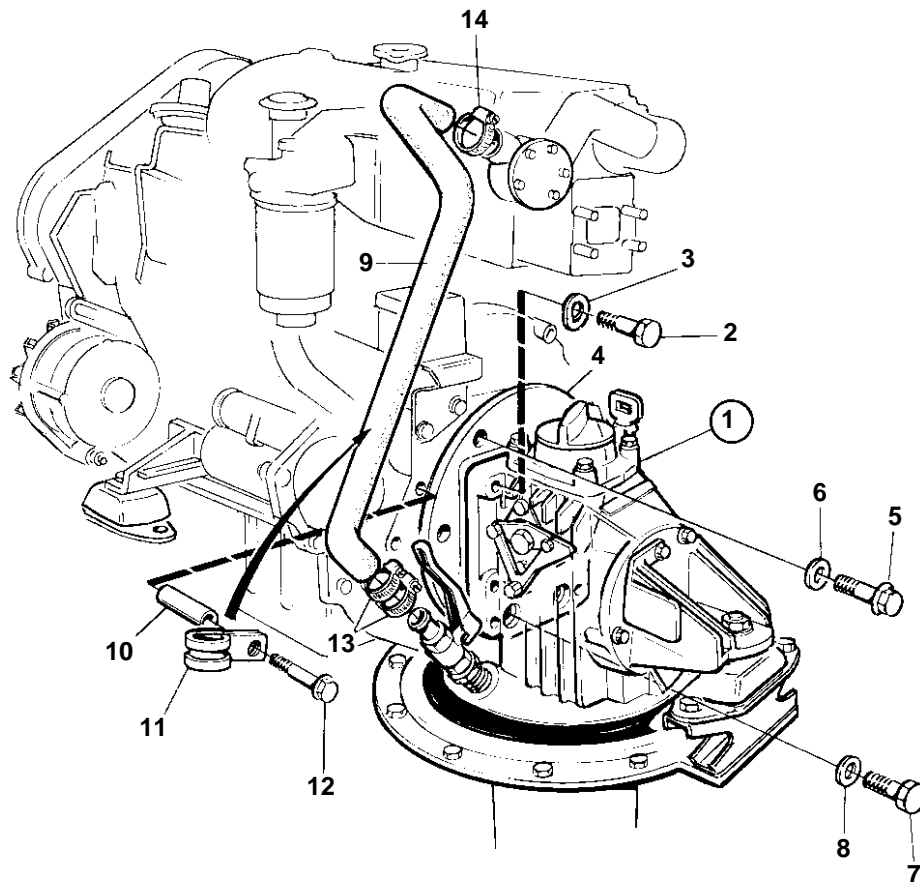

MD22L-A, MD22A

11543

MD22L-A, MD22A

REF	PART NO.	QTY	DESCRIPTION	SEE SEC.	NOTES
1	873080	1	Drive		
				348	
2	970950	6	Screw		
3	941908	6	Spring washer		
4	859711	1	Adapter		
5	859713	4	Flange screw		
6	955896	4	Washer		
7	940134	2	Screw		(6646957)
8	955896	2	Washer		
9	861464	1	Hose		
10	847690	1	Sleeve		
11	952637	1	Clamp		(943717)
12	965182	1	Flange screw		
13	961666	2	Hose clamp		
14	853548	1	Hose clamp		