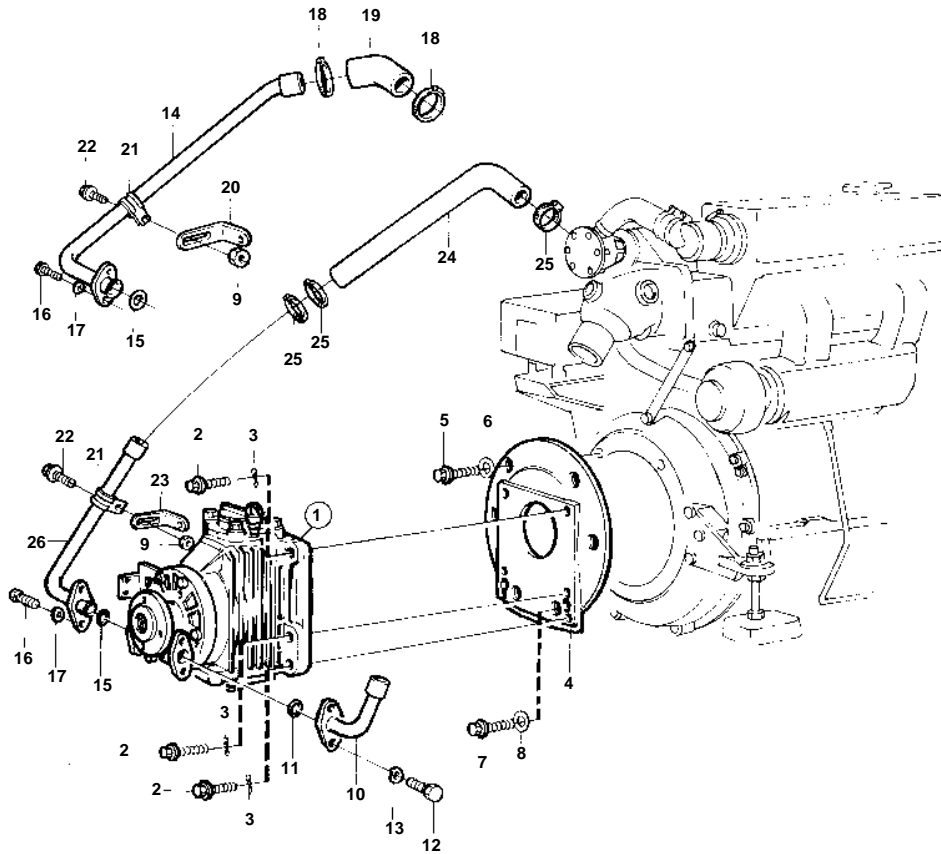

COMMON

9609

COMMON

REF	PART NO.	QTY	DESCRIPTION	NOTES
1		1	Reversing gear	
2	965185	6	Flange screw	
3	941908	6	Spring washer	
4	859711	1	Adapter	
5	859713	4	Flange screw	
6	955896	4	Washer	
7	940134	2	Screw	(6646957)(859714)
8	955896	2	Washer	
9	949278	2	Lock nut	
10	854342	1	Coolant pipe	
11	842913	1	Sealing ring	
12	955270	2	Screw	
13	941906	2	Spring washer	
14	854343	1	Coolant pipe	Product No. 868339.
15	842913	1	Sealing ring	
16	955270	2	Screw	
17	941906	2	Spring washer	
18	853548	2	Hose clamp	
19	476768	1	Hose, wire spiral	EARLY TYPE. Product No. 868339.
	860130	1	Hose	Product No. 868339.
20	965562	1	Bracket	
21	952635	1	Clamp	
22	965175	1	Screw	
23	965553	1	Bracket	
24	854540	1	Hose	
25	853548	3	Hose clamp	
26	854539	1	Coolant pipe	