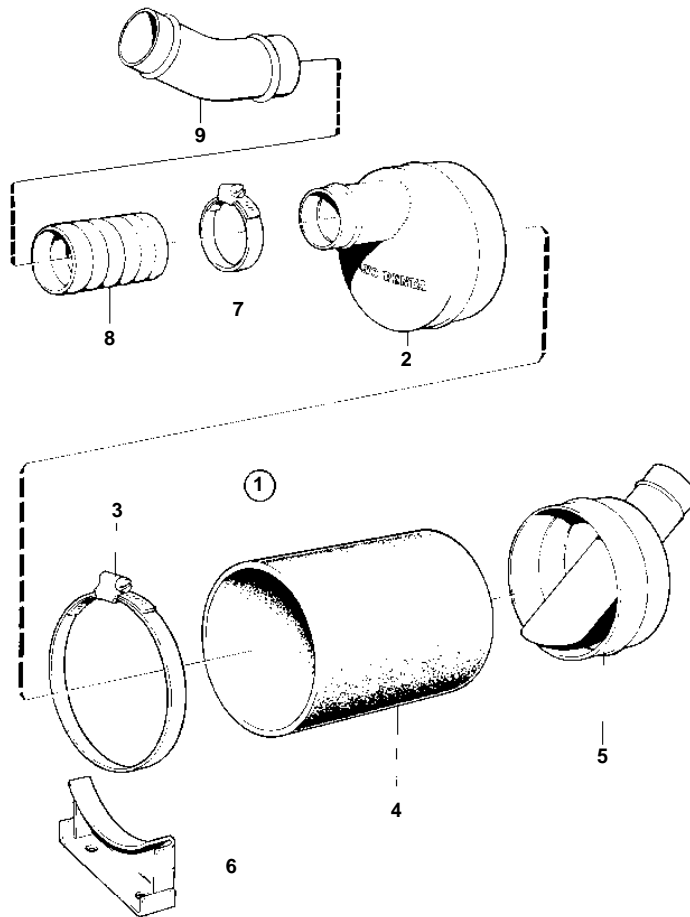

COMMON

COMMON

REF	PART NO.	QTY	DESCRIPTION	NOTES
1	838327	1	Muffler	
2		1	• End plate	
3	961678	4	• Hose clamp	
4	828060	1	• Hose	
5		1	• End plate	
6	828061	2	• Bracket	
7	961672	X	Clamp	
8	828465	X	Exhaust hose	
9	828255	1	Riser	45°
10	831781	1	Hull fitting	
11	827876	1	• Nut	
12	828695	1	• Hull fitting	
13	961673	4	• Clamp	