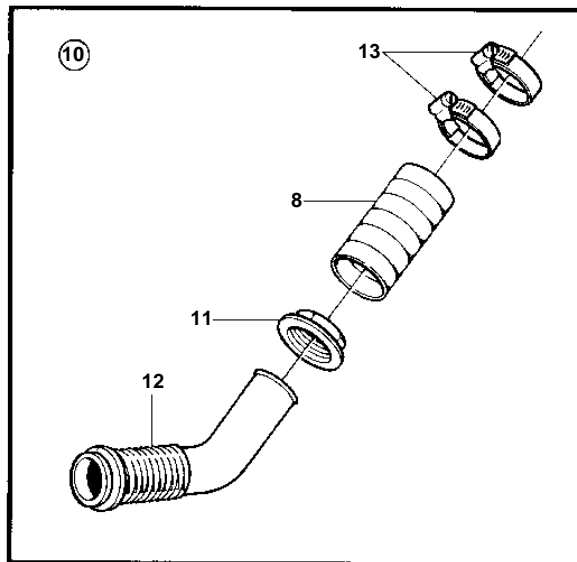

COMMON

COMMON

REF	PART NO.	QTY	DESCRIPTION	NOTES
1	838327	1	Muffler	
2		1	• End plate	
3	961678	4	• Hose clamp	
4	828060	1	• Hose	
5		1	• End plate	
6	828061	2	• Bracket	
7	961672	X	Clamp	
8	828465	X	Exhaust hose	
9	828255	1	Riser	45°
10	831781	1	Hull fitting	
11	827876	1	• Nut	
12	828695	1	• Hull fitting	
13	961673	4	• Clamp	