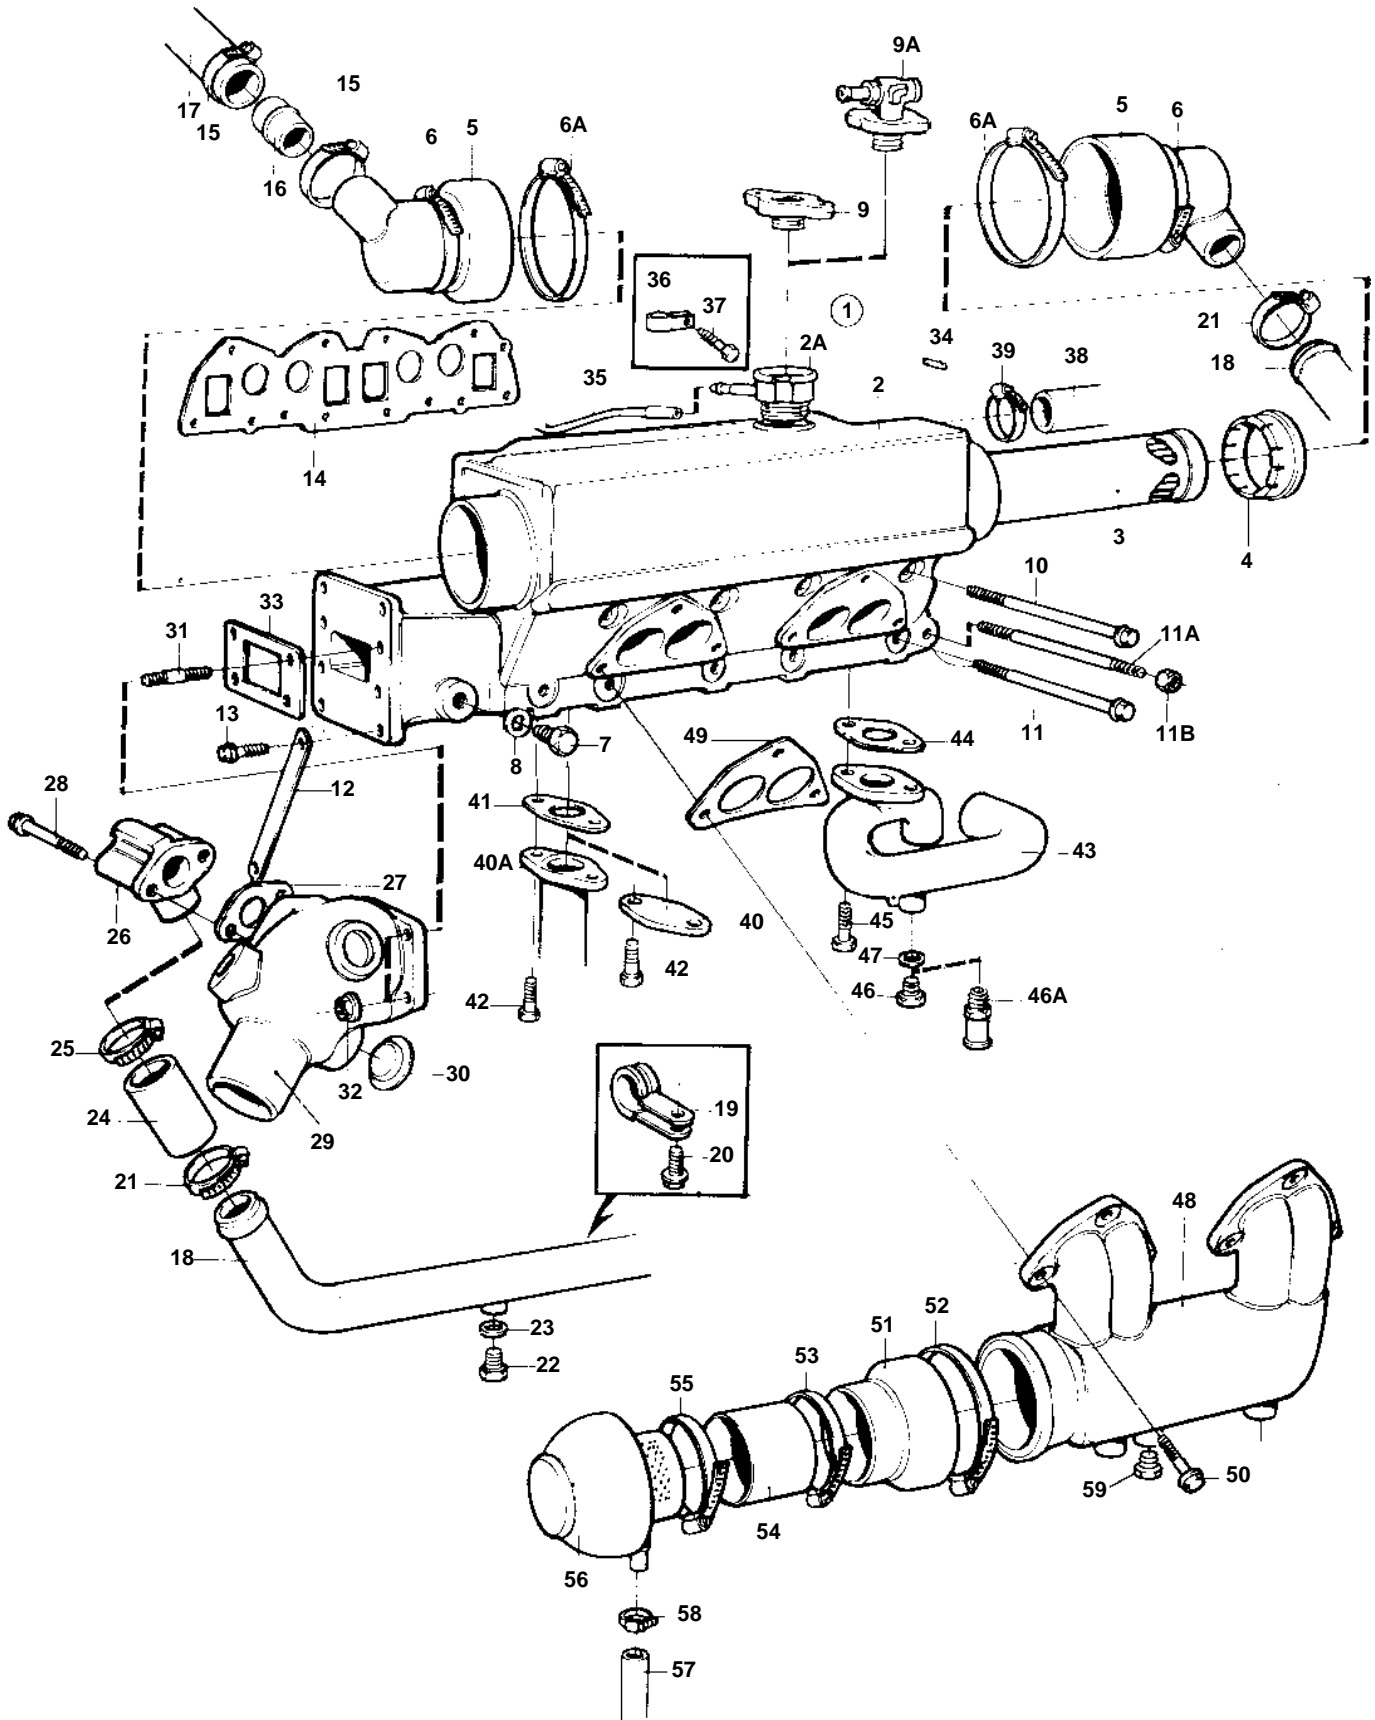

MD22L-A, MD22A

15871

MD22L-A, MD22A

REF	PART NO.	QTY	DESCRIPTION	SEE SEC.	NOTES
1	859784	1	Heat exchanger		SN-5100578786 REPLACED BY 861581
	861581	1	Heat exchanger		SN5100578787-
2		1	· Housing		FOR 859784
		1	· Housing		FOR 861581
2A	859790	1	· Rim		FOR 859784
	861611	1	· Rim		FOR 861581
3	859789	1	· Insert		FOR 859784
	861607	1	· Heat exchanger eleme		FOR 861581
4	859794	1	· Sleeve		FOR 859784
	861609	1	· Sleeve		FOR 861581
5	859792	2	· Cover		FOR 859784
	861608	2	· Cover		FOR 861581
6	961674	2	· Clamp		(961675)
6A	872531	2	· Hose clamp		
7	859725	1	· Plug		
8	483963	1	· Washer		
9	859787	1	· Cover		FOR 859784
	861610	1	· Cover		FOR 861581
	845587	1	Filler cap	358	ALT, EARLIER PROD. When separate expansion tank is being used.
9A		1	Cover	573	ALT, LATER PROD. When separate expansion tank is being used.
10	859797	4	Screw		
11	859796	6	Screw		ALT, FOR 859784
	859796	4	Screw		ALT, FOR 861581
11A	861429	2	Stud		ALT, FOR 861581
11B	945408	2	Flange nut		ALT, FOR 861581
12		1	Stay		
13	946173	2	Flange screw		
14	859785	1	Gasket		
15	961669	2	Hose clamp		
16	859810	1	Tube		
17	859809	1	Hose		Sea water pump-heat exchanger.
18	859838	1	Tube		Heat exchanger-exhaust riser.
19	859841	2	· Clamp		
20	946173	2	Flange screw		
21	961669	2	Hose clamp		
22	859842	1	Plug		
23	483963	1	Washer		
24	859837	1	Hose		
25	961669	1	Hose clamp		
26	859836	1	Connector		
27	859835	1	Gasket		
28	948217	2	Flange screw		
29	861574	1	Exhaust riser		(859865)
30	11997805	3	· Plug		
31	859833	4	Stud		
32	948645	4	Lock nut		
33	859834	1	Gasket		
34		2	Pin		ALT, FOR 859784
35	859814	1	Hose		Heat exchanger-expansion tank.
36	859815	1	Clamp		FOR 859814
37	946471	1	Screw		
38	859800	1	Hose		Thermostat housing-heat exchanger.
39	961670	1	Hose clamp		
40		1	Cover		MD22L-A
40A	859806	1	Tube		MD22A. Heat exchanger-oil cooler.
41	859801	1	Gasket		
42	945444	2	Flange screw		
43	861243	1	Tube		MD22L-A. Heat exchanger-water pump.
	859802	1	Tube		MD22A. Heat exchanger-water pump.
44	859801	1	Gasket		
45	946671	2	Flange screw