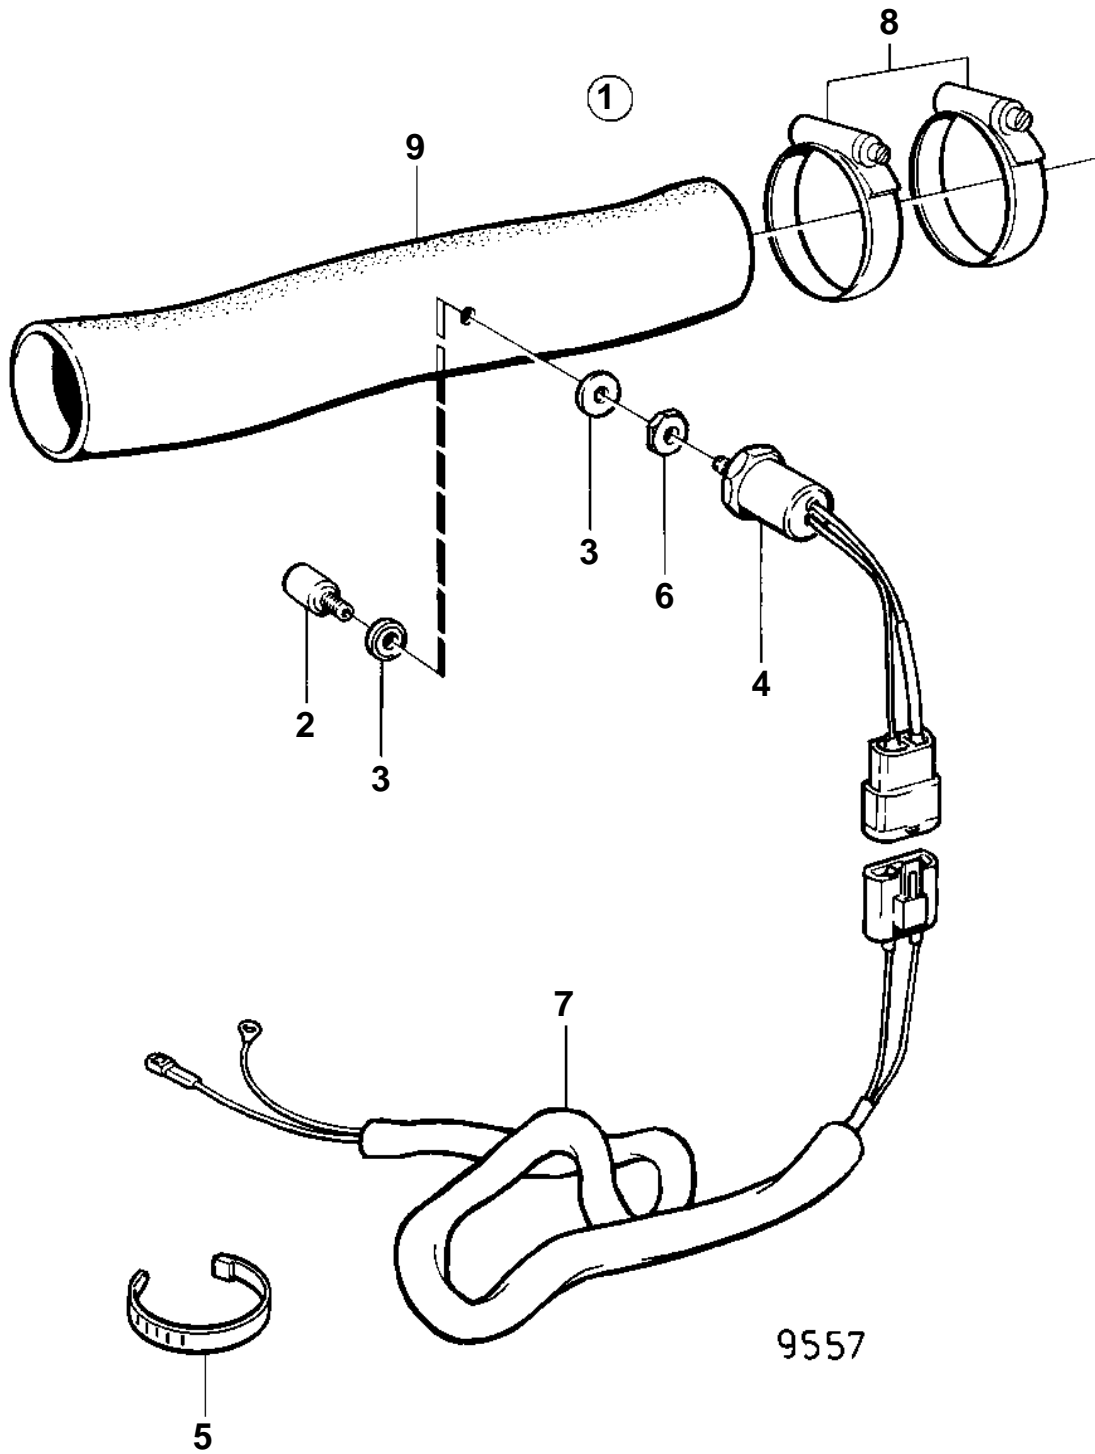

COMMON

COMMON

REF	PART NO.	QTY	DESCRIPTION	NOTES
1	828816	1	Exhaust temp kit	REPL BY 872313
2	828817	1	· Sensor	
3	828776	2	· Washer	
4	828761	1	· Thermo monitor	80°C
5	948211	3	· Strip clamp	
6	828750	1	· Nut	
7		X	· Cables and terminals	SE GROUP 30
8	961673	X	Clamp	
9	828465	X	Exhaust hose	I.D=57mm
		1	Exhaust hose	I.D=57mm, L=4000mm