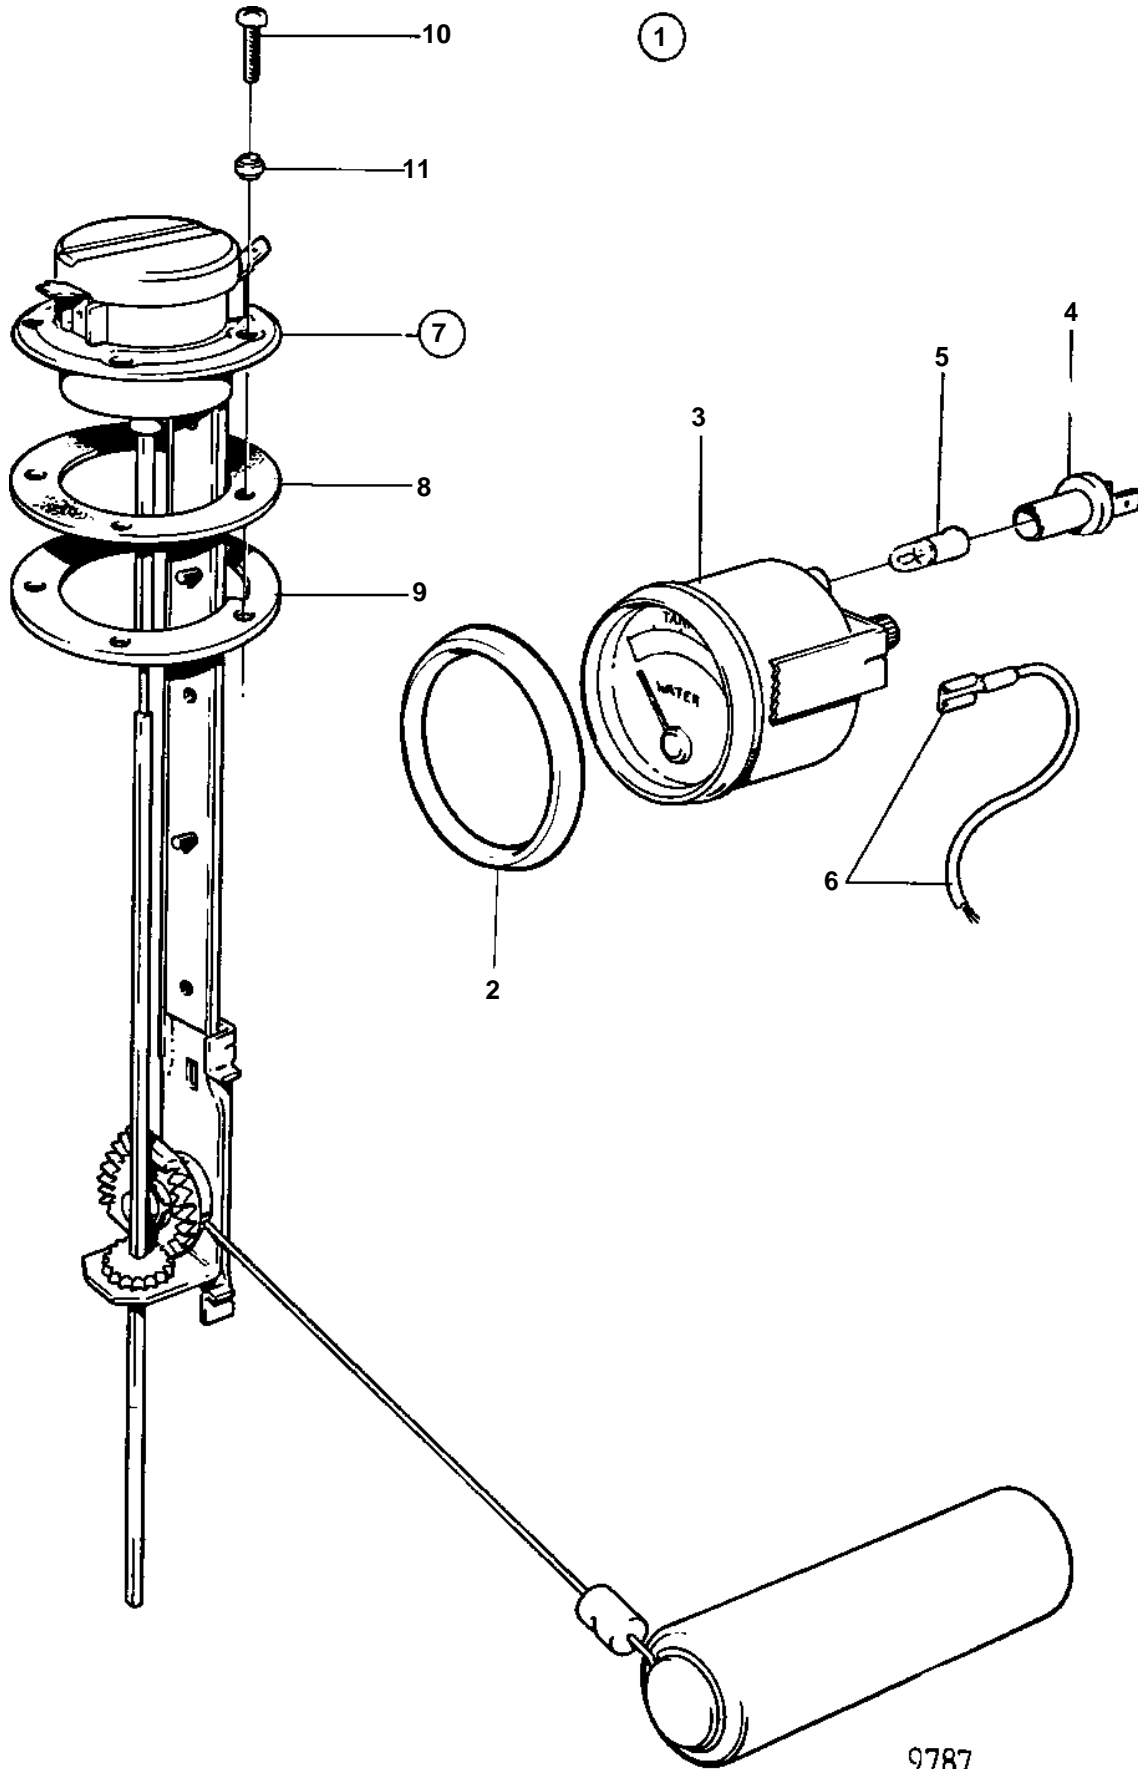

COMMON

COMMON

REF	PART NO.	QTY	DESCRIPTION	SEE SEC.	NOTES
1	1140461	1	Fuel gauge kit		(858879)
2	858643	1	• Front ring		
3	863940	1	• Fuel gauge		
4	863945	2	• • Bulb socket		For instrument of earlier production should white bulb 19923 and socket 808175 be mounted.
5	863946	2	• • Bulb		RED. For instrument of earlier production should white bulb 19923 and socket 808175 be mounted.
6		X	• Electrical materials	1963	
7	837999	1	• Tank sensor		
8	89865	1	• • Gasket		
9	834480	1	• • Flange		
10	956078	4	• • Screw		
	956081	1	• • Screw		
11	834481	5	• • Gasket		