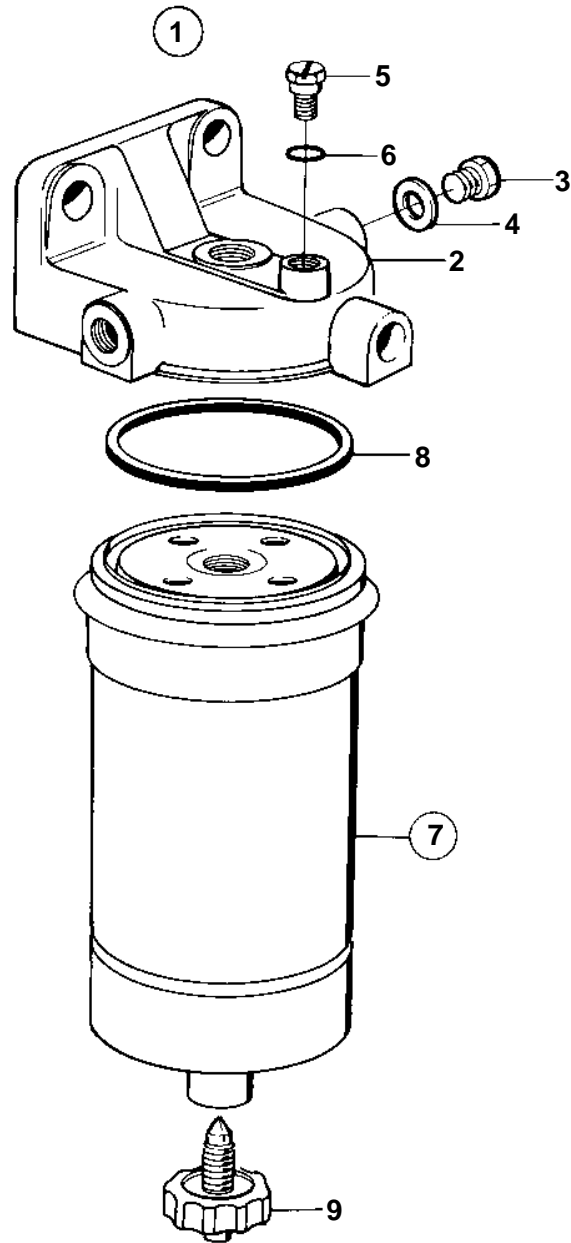

COMMON

9615

COMMON

REF	PART NO.	QTY	DESCRIPTION		NOTES
1	859845	1	Fuel filter		
2		1	· Cover		
3	847439	1	· Screw	OP	
4	969011	1	· Gasket		(18838)
5	843956	1	· Plug		(244372)
6	25534	1	· Gasket		
7	860008	1	· Filter insert		REPL BY 860874
	860874	1	· Filter insert		
8	6638088	1	· · Gasket		
9	838594	1	· · Plug		FOR 860008