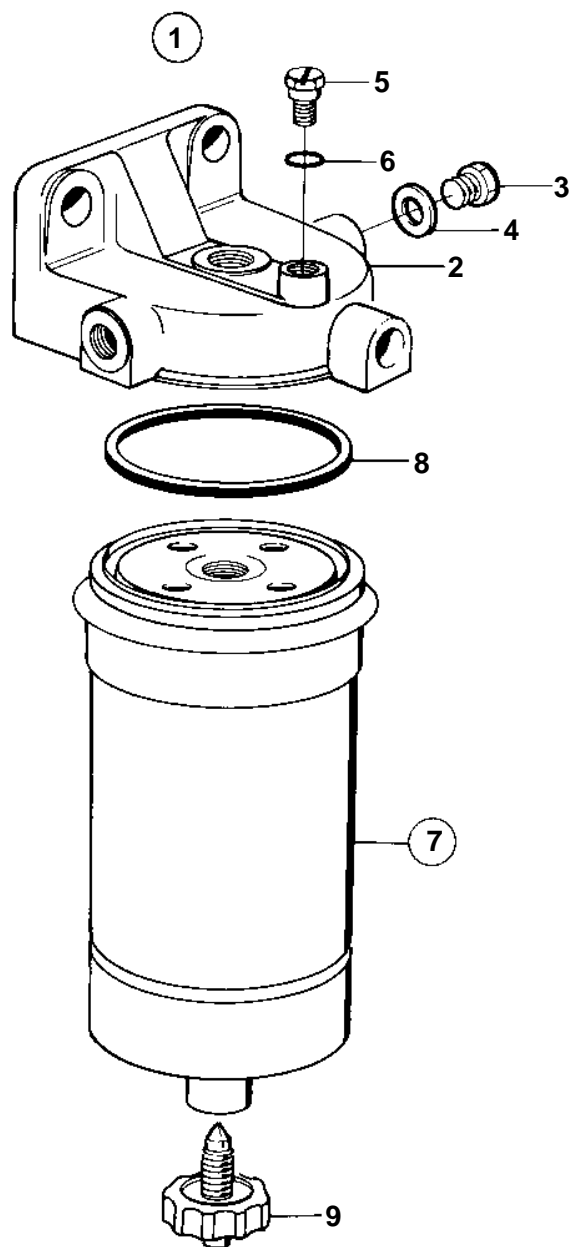

COMMON

9615

COMMON

REF	PART NO.	QTY	DESCRIPTION		NOTES
1	859845	1	Fuel filter		
2		1	· Cover		
3	847439	1	· Screw	OP	
4	969011	1	· Gasket		(18838)
5	843956	1	· Plug		(244372)
6	25534	1	· Gasket		
7	860008	1	· Filter insert		REPL BY 860874
	860874	1	· Filter insert		
8	6638088	1	· · Gasket		
9	838594	1	· · Plug		FOR 860008