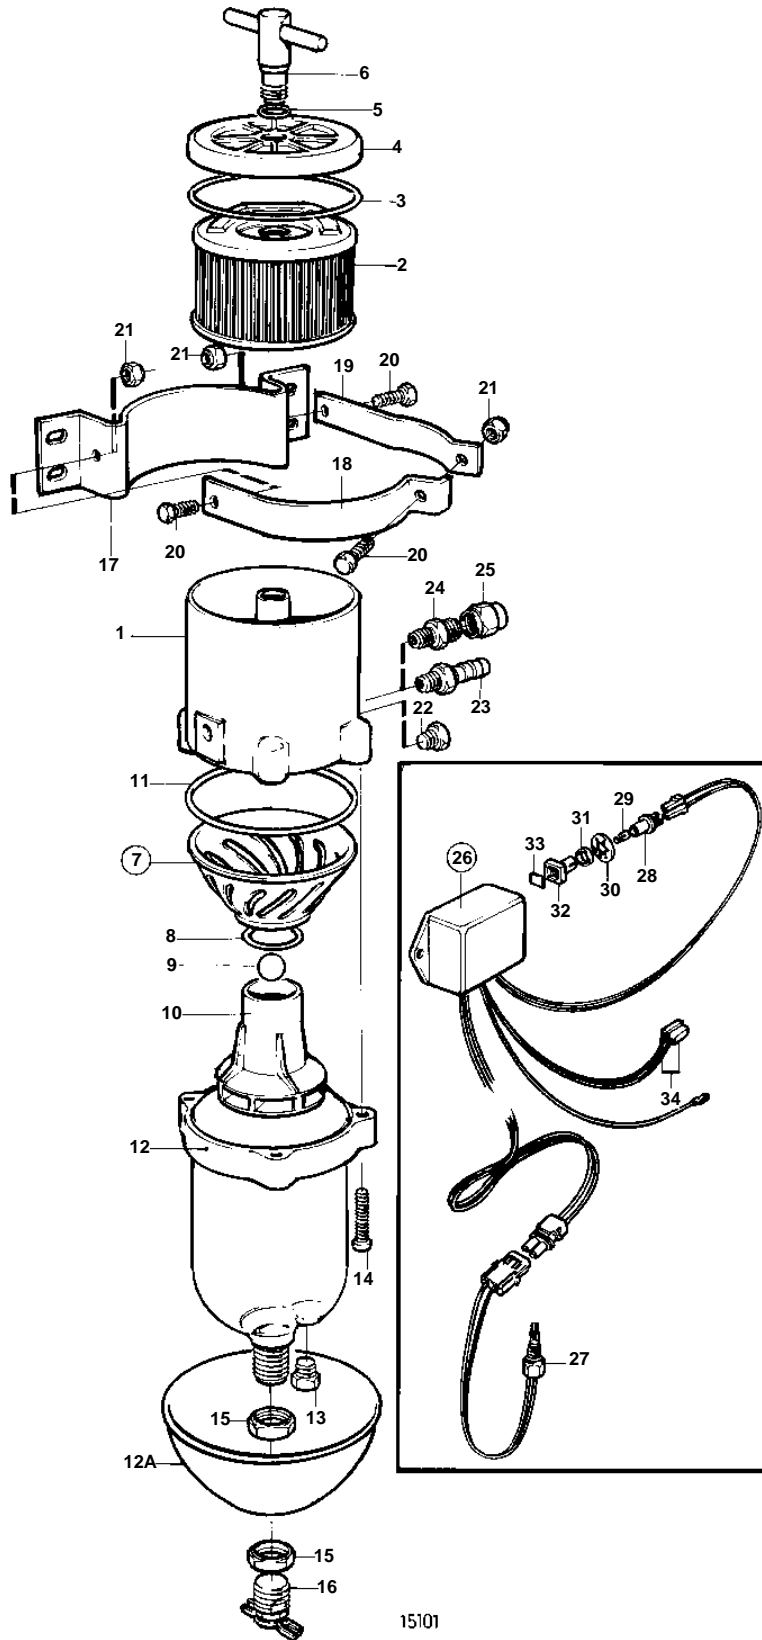

COMMON

15101

COMMON

REF	PART NO.	QTY	DESCRIPTION	SEE SEC.	NOTES
1	861144	1	Fuel filter		Approved according to Registro Italiano Navale, RINA. Extra Fuel/Water Separators, D2010, D22
			Bulletin 50-03	50-03-EN	
			Bulletin 50-10	50-10-EN	
2	861014	1	• Insert		
3	838504	1	• Gasket		
4		1	• Cover		
5	838505	1	• O-ring		
6		1	• Knob		
7	861455	1	• Strainer		
8		1	• • O-ring		
9		1	• • Ball		
10		1	• • Insert		
11	838502	1	• • O-ring		
12	861457	1	• Bowl		
12A		1	• Heat shield		
13		1	• Plug		
14	950024	4	• Screw		
15	861459	2	• Nut		
16	861458	1	• Tap		
17		1	• Bracket		
18		1	• Clamp		
19		1	• Clamp		
20		3	• Screw		
21		3	• Nut		
22		1	• Plug		
23	834781	X	Nipple		
24	954337	X	Nipple		
25	954323	X	Cap nut		
26	1140609	1	Alarm kit		
27	1140624	1	• Level sensor		
28	808175	1	• Bulb socket		
29	19923	1	• Bulb		12V, 2W
	182059	1	• Bulb		24V, 3W
30	967583	1	• Retainer		
31	829714	1	• Seal		
32	838455	1	• Retainer		
33	872591	1	• Symbol strip		
34		X	• Cables and terminals	1963	SEE GROUP 30