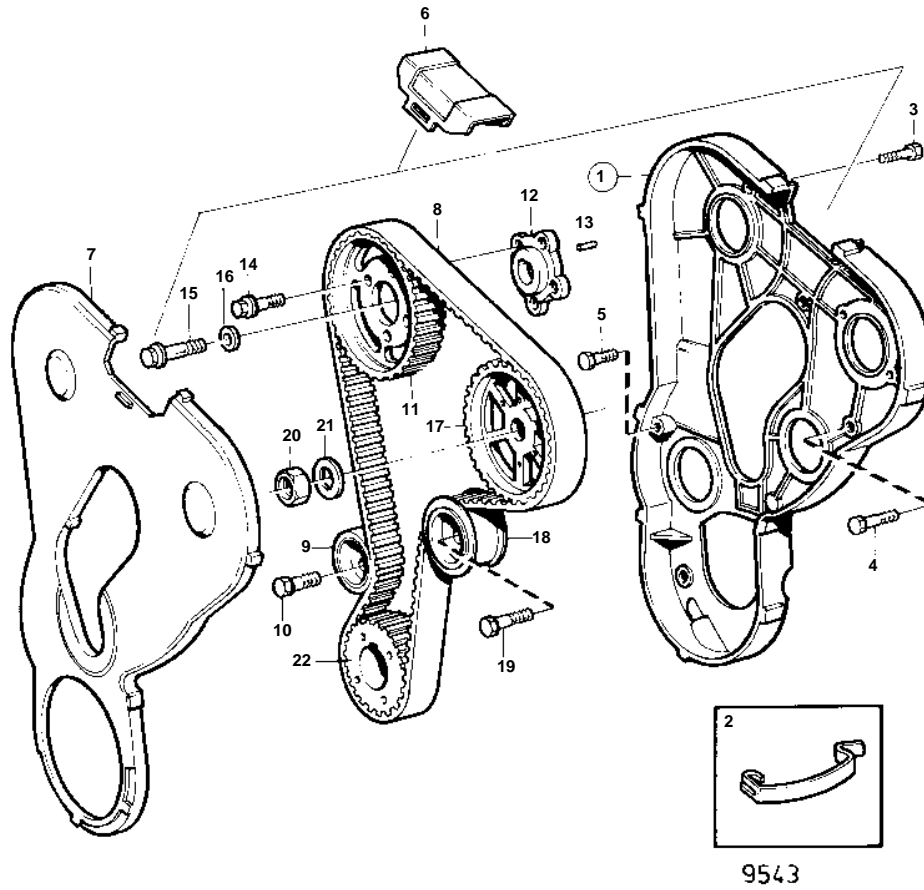

COMMON

COMMON

REF	PART NO.	QTY	DESCRIPTION	NOTES
1	859768	1	Timing gear casing	
2	859775	12	• Clip	
3	965200	1	Flange screw	
4	946544	7	Flange screw	
5	946544	1	Flange screw	
6	859770	1	Cover	
7	859769	1	Cover	
8	859773	1	Tooth belt	
9	861575	1	Tension pulley	
10	859772	1	Screw	
11	861584	1	Gear pulley	
12	859669	1	Hub	
13	950566	1	Pin	
14	946173	4	Flange screw	
15	963269	1	Screw	
16	859670	1	Washer	
17	861405	1	Gear pulley	
18	859667	1	Pulley	
19	973083	1	Flange screw	
20	859692	1	Nut	
21	859693	1	Spring washer	
22	860019	1	Gear pulley	SN-5100598713
	861589	1	Gear pulley	SN5100598714-