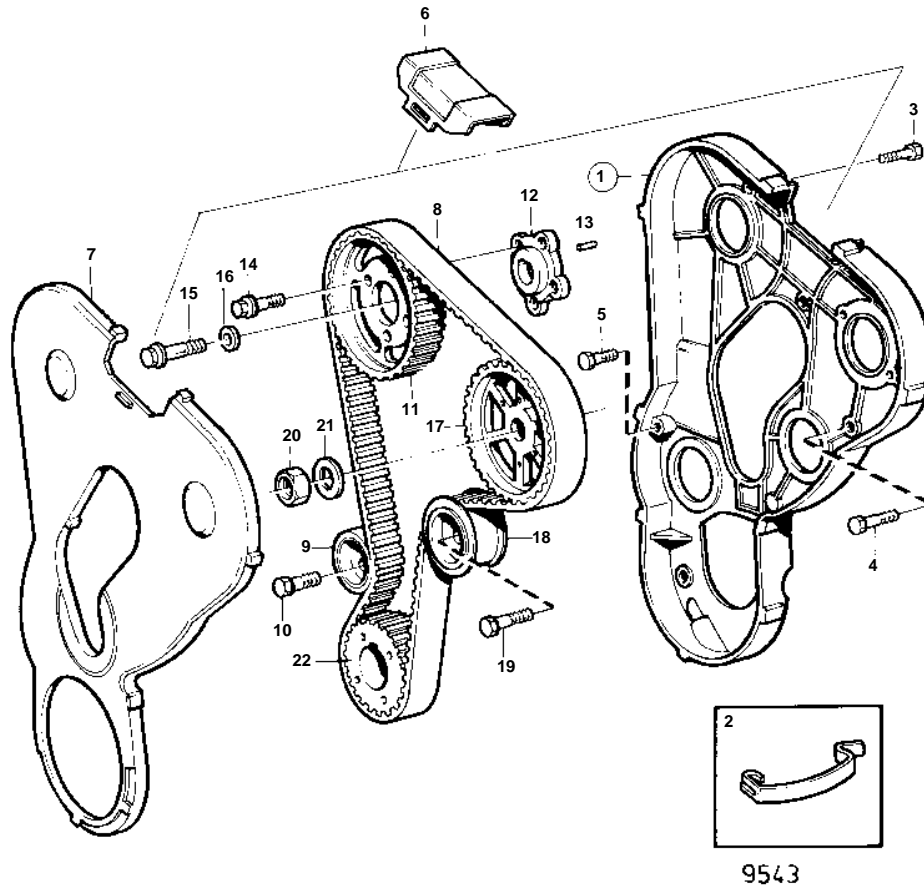

COMMON

COMMON

REF	PART NO.	QTY	DESCRIPTION	NOTES
1	859768	1	Timing gear casing	
2	859775	12	· Clip	
3	965200	1	Flange screw	
4	946544	7	Flange screw	
5	946544	1	Flange screw	
6	859770	1	Cover	
7	859769	1	Cover	
8	859773	1	Tooth belt	
9	861575	1	Tension pulley	
10	859772	1	Screw	
11	861584	1	Gear pulley	
12	859669	1	Hub	
13	950566	1	Pin	
14	946173	4	Flange screw	
15	963269	1	Screw	
16	859670	1	Washer	
17	861405	1	Gear pulley	
18	859667	1	Pulley	
19	973083	1	Flange screw	
20	859692	1	Nut	
21	859693	1	Spring washer	
22	860019	1	Gear pulley	SN-5100598713
	861589	1	Gear pulley	SN5100598714-