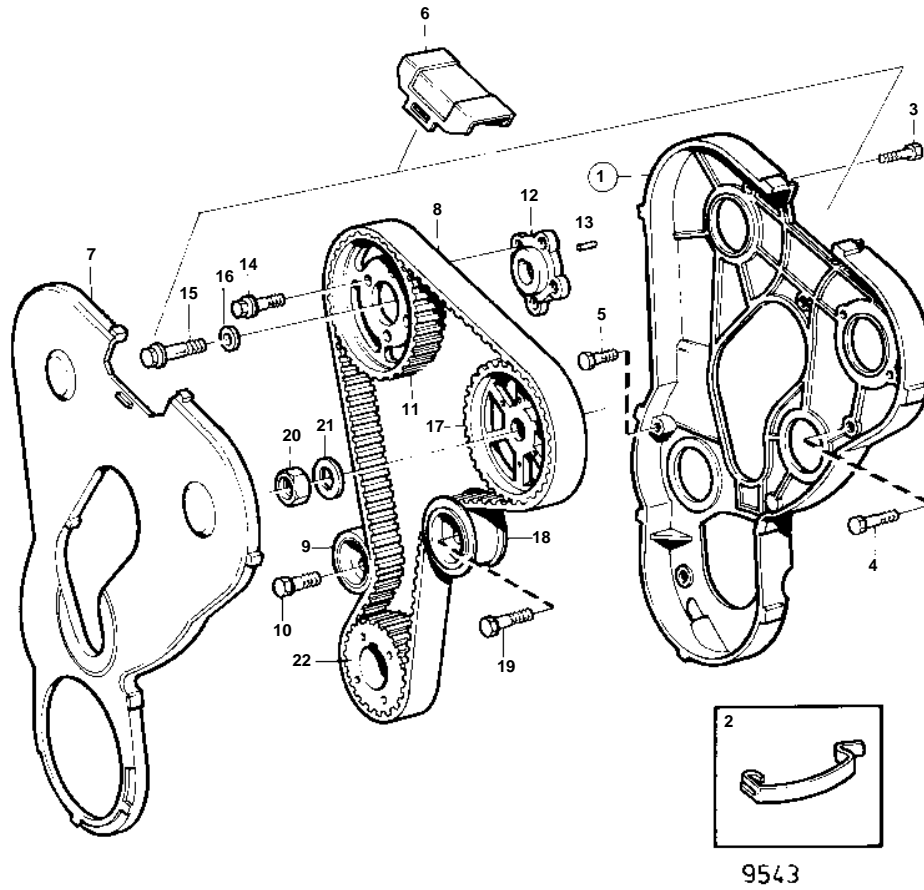

COMMON

COMMON

REF	PART NO.	QTY	DESCRIPTION
1	859768	1	Timing gear casing
2	859775	12	· Clip
3	965200	1	Flange screw
4	946544	7	Flange screw
5	946544	1	Flange screw
6	859770	1	Cover
7	859769	1	Cover
8	859773	1	Tooth belt
9	861575	1	Tension pulley
10	859772	1	Screw
11	861584	1	Gear pulley
12	859669	1	Hub
13	950566	1	Pin
14	946173	4	Flange screw
15	963269	1	Screw
16	859670	1	Washer
17	861405	1	Gear pulley
18	859667	1	Pulley
19	973083	1	Flange screw
20	859692	1	Nut
21	859693	1	Spring washer
22	860019	1	Gear pulley