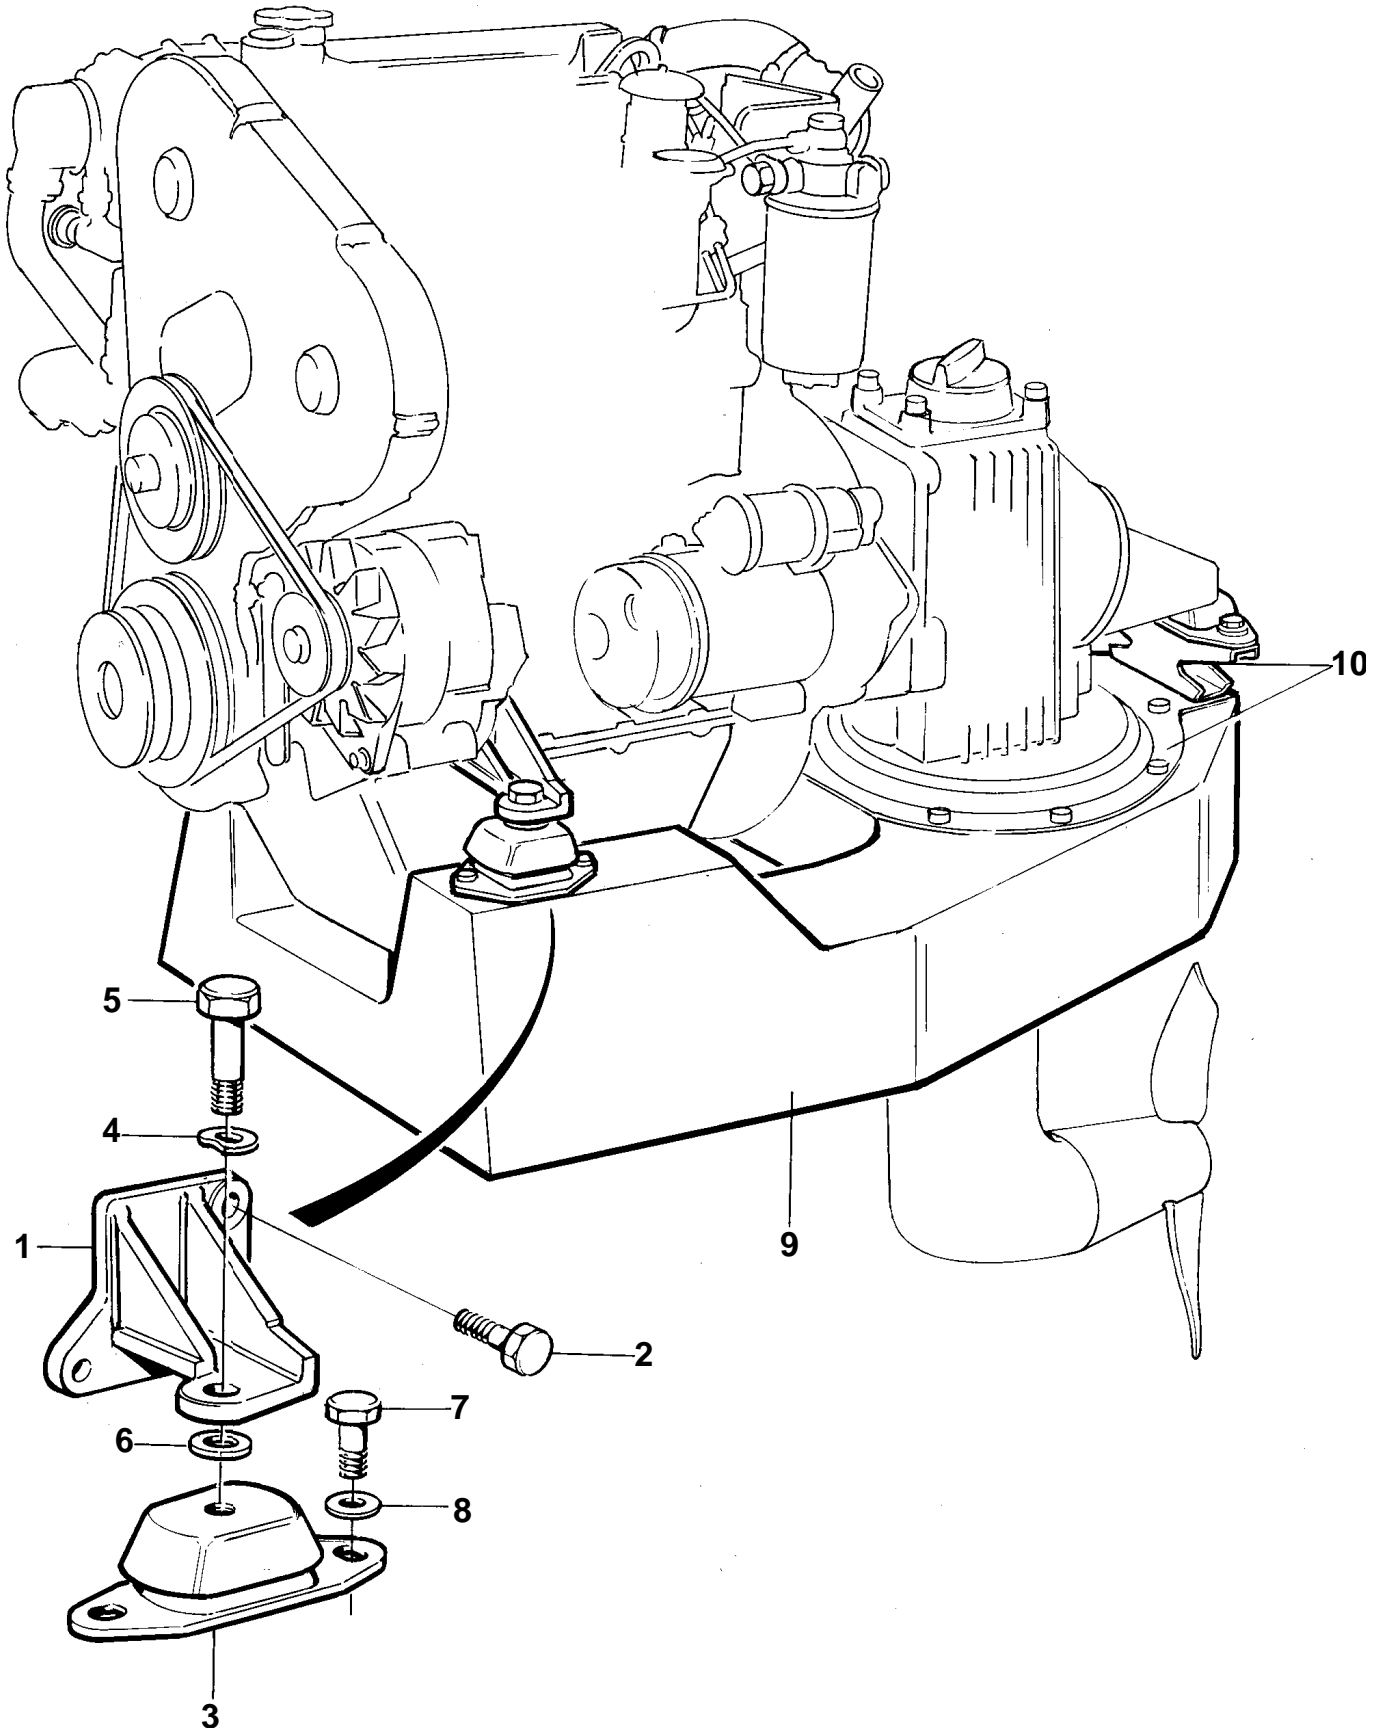

MD22L-A, MD22A

16600

MD22L-A, MD22A

REF	PART NO.	QTY	DESCRIPTION	SEE SEC.	NOTES
1	859860	1	Bracket		P
	859861	1	Bracket		S.B
2	973083	6	Flange screw		
3	858161	2	Rubber element		
4	941912	2	Spring washer		
5	959710	2	Screw		
6	955900	2	Washer		
7	963580	4	Screw		
8	960148	4	Washer		
9	860030	1	Engine bed		
10		1	Engine suspensionrear	349	