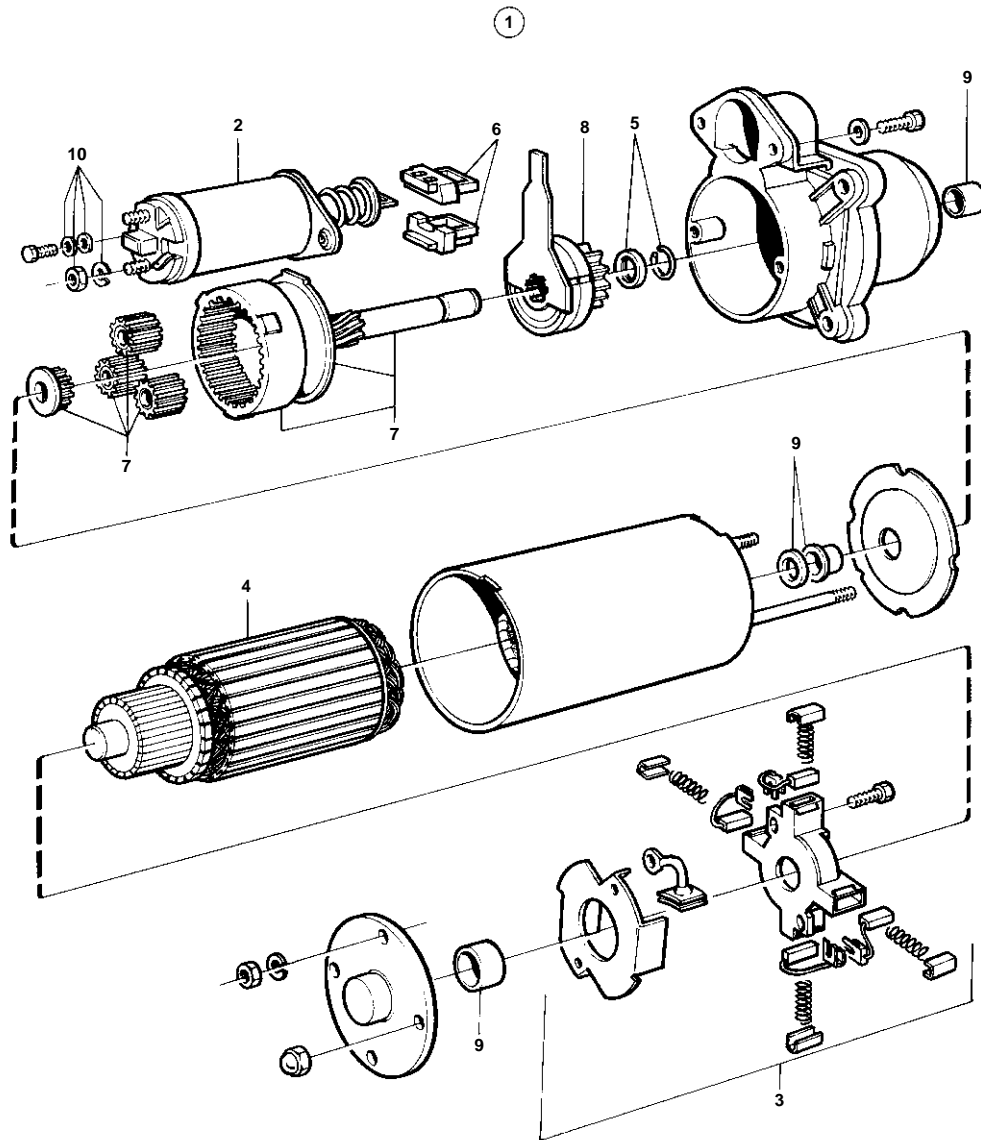

COMMON

9693

**COMMON**

REF	PART NO.	QTY	DESCRIPTION	NOTES
1	859722	1	Starter motor	
	3803200	1	Starter motor, exch	Exchange unit
2	860307	1	· Starter relay	
3	860308	1	· Carbon brush retaine	COMPL
4		1	· Rotor	
5	860310	1	· Thrust bearing	
6	860311	1	· Seal	
7	860312	1	· Gear	
8	860313	1	· Starter pinion	
9	860314	1	· Bushing kit	
10	860315	1	· Connector kit	