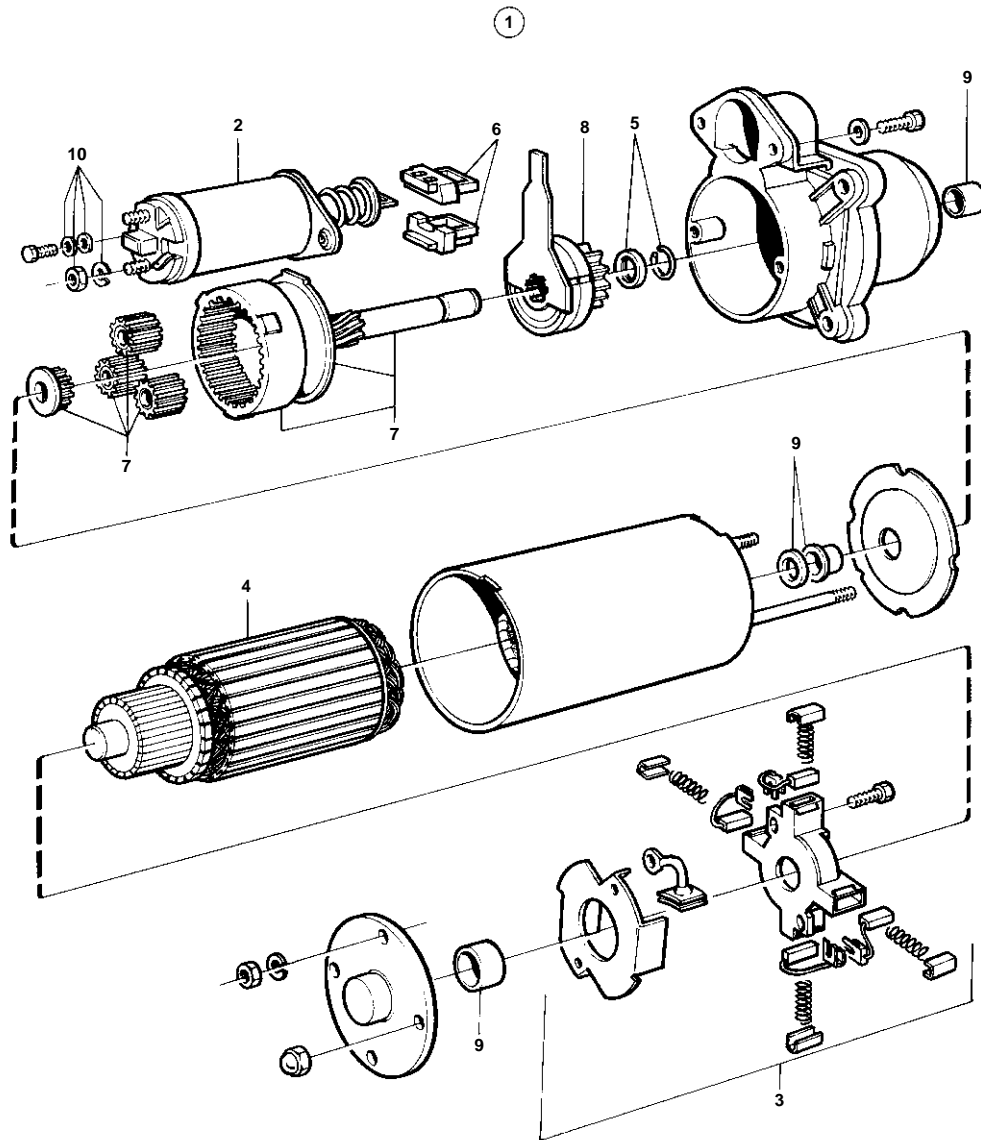

COMMON

9693

COMMON

REF	PART NO.	QTY	DESCRIPTION	NOTES
1	859722	1	Starter motor	
	3803200	1	Starter motor, exch	Exchange unit
2	860307	1	· Starter relay	
3	860308	1	· Carbon brush retaine	COMPL
4		1	· Rotor	
5	860310	1	· Thrust bearing	
6	860311	1	· Seal	
7	860312	1	· Gear	
8	860313	1	· Starter pinion	
9	860314	1	· Bushing kit	
10	860315	1	· Connector kit	