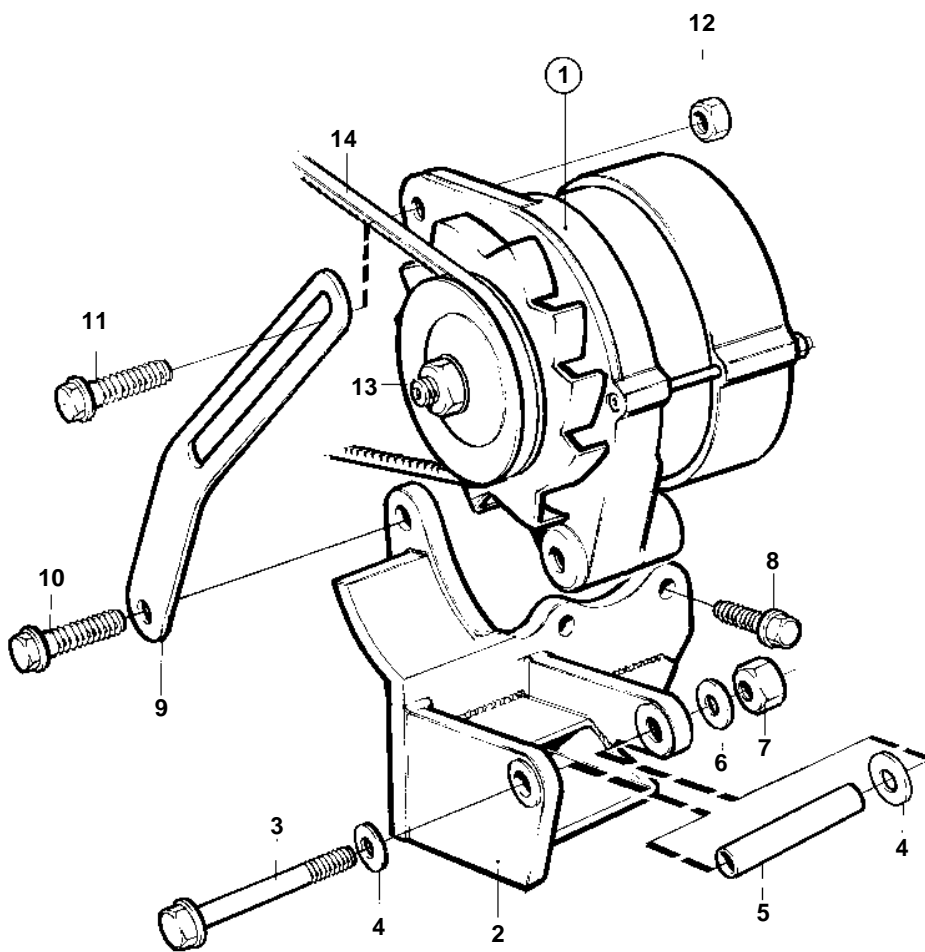

COMMON

9533

COMMON

REF	PART NO.	QTY	DESCRIPTION	SEE SEC.	NOTES
1	858838	1	Alternator		14V 50A, A13N147M
				321	REPL BY 872926-1
	872018	1	Alternator		14V 50A, A13N147M
				322	REPL BY 872926-1
	872926	1	Alternator		14V 50A, A13N259
				1029	
	872235	1	Alternator		14V 60A, A13N234
	3803260	1	Alternator,exch		Exchange unit
				448	
2	860012	1	Bracket		
3	859818	1	Flange screw		
4	955896	2	Washer		
5	859819	1	Sleeve		
6	955896	1	Washer		
7	955849	1	Nut		
8	946472	3	Screw		
9	859820	1	Lever		
10	946173	1	Flange screw		
11	947760	1	Flange screw		
12	945408	1	Flange nut		
13	841811	1	Pulley		
14	966912	1	V-belt		