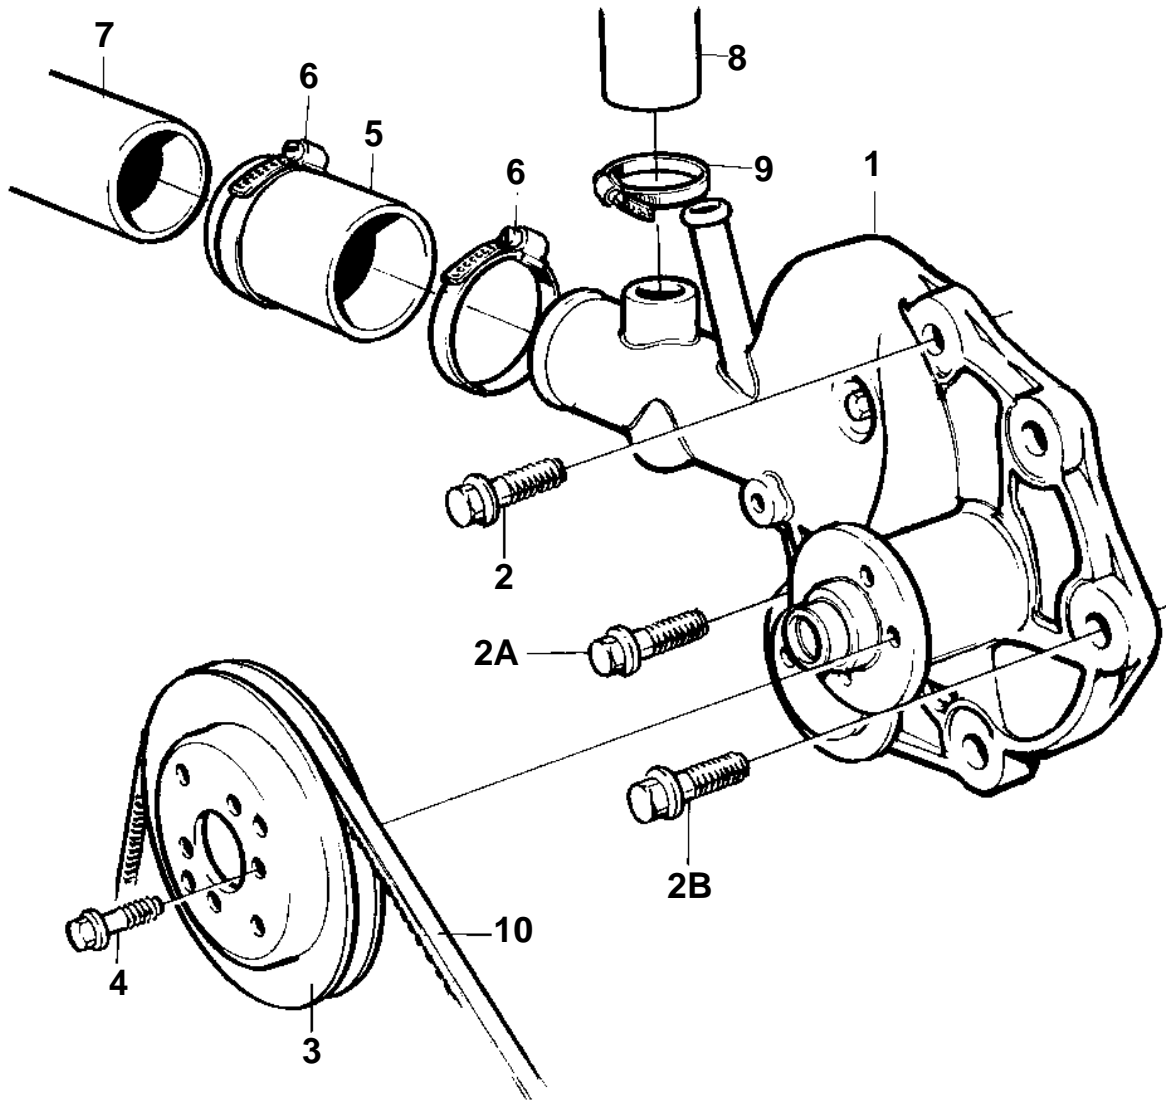

COMMON

11424

COMMON

REF	PART NO.	QTY	DESCRIPTION	NOTES
1	859774	1	Water pump	SN-5100584937 REPLACED BY 861578
	861578	1	Water pump Comps. not spec.	SN5100584938-
2	965220	1	Flange screw	MD22L-A, MD22A
	965200	1	Flange screw	TMD22A
2A	11997880	1	Screw	
2B	973083	4	Flange screw	(859778)
3	859779	1	Pulley	
4	945358	4	Flange screw	
5	859804	1	Hose	
6	961670	2	Hose clamp	
7	861243	1	Tube	MD22L-A. Heat exchanger-water pump.
	859802	1	Tube	MD22A, TMD22A. Heat exchanger-water pump.
8	859799	1	Hose	Thermostat housing-water pump.
9	961669	1	Hose clamp	
10	966912	1	V-belt	