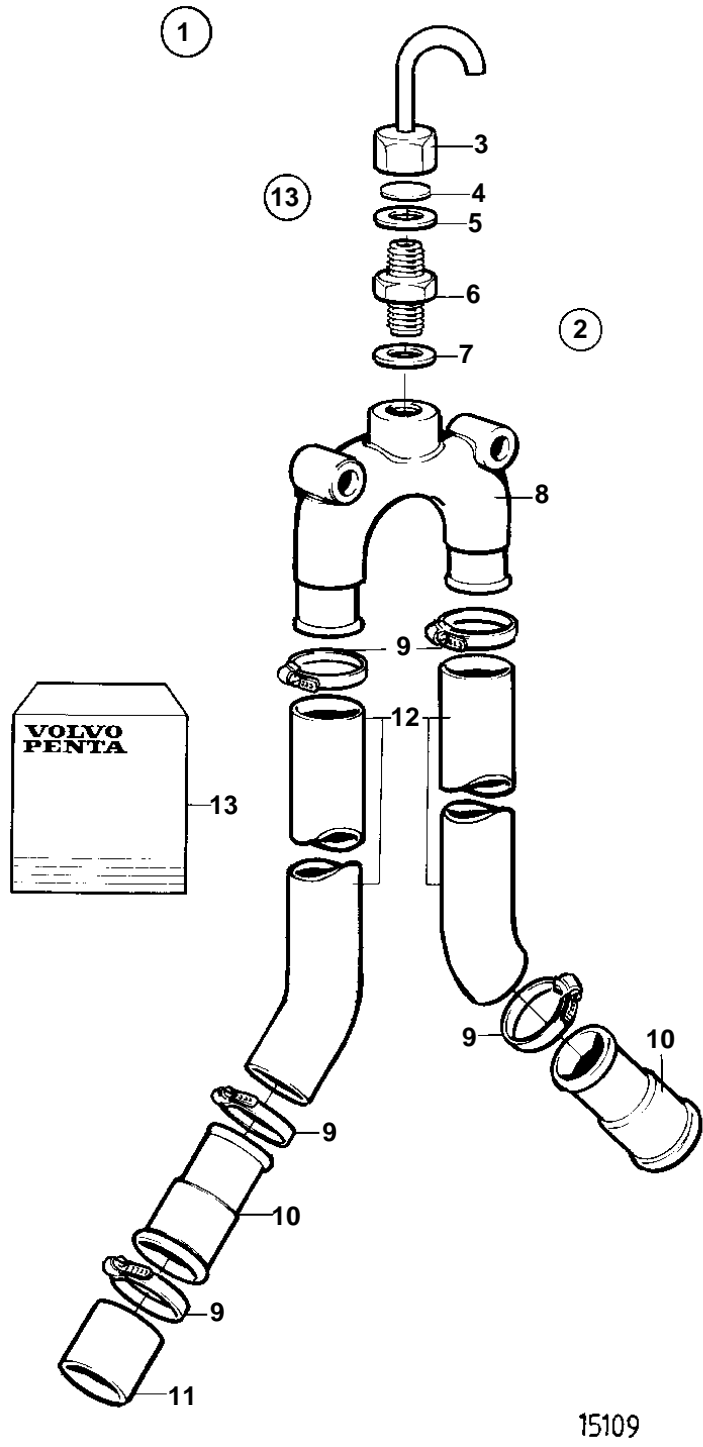

COMMON

COMMON

REF	PART NO.	QTY	DESCRIPTION	NOTES
1	859962	1	Vacuum valve kit	D=25,4mm
2	828534	1	· Vacuum valve	
3	828533	1	· · Upper section	
4		2	· · Diaphragm	Only 1 ea as spare part
5	828424	2	· · Gasket	Only 1 ea as spare part
6	828266	1	· · Lower section	
7	947282	2	· · Gasket	Only 1 ea as spare part
8	828501	1	· Branch pipe	
9	853548	5	· Hose clamp	
10	859987	2	· Tube	
11	969149	1	· Hose	To be mounted on sea water pump.
12	952972	X	· Rubber hose	
13	875738	1	Repair kit	