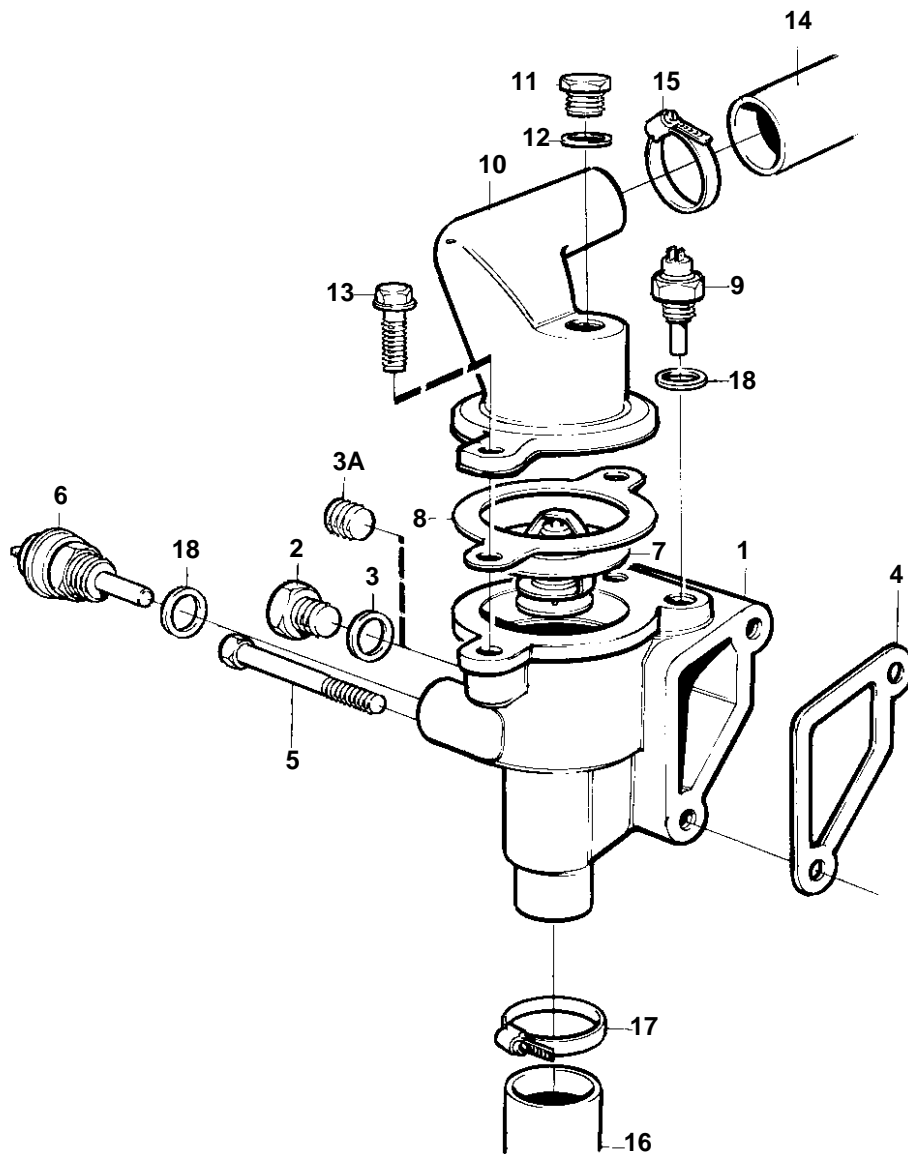

COMMON

11425

COMMON

REF	PART NO.	QTY	DESCRIPTION	NOTES
1	859864	1	Thermostat housing	REPLACED BY 861570
	861570	1	Thermostat housing	
2	859727	1	· Plug	FOR 859864
3	6613687	1	· Washer	FOR 859864
3A		1	· Plug	FOR 861570
4	861582	1	Gasket	
5	965182	2	Flange screw	
6		1	Thermo monitor	SE GROUP 30
7	6210419	1	Thermostat	
8	859811	1	Gasket	
9		1	Temperature sensor	SE GROUP 30
10	859812	1	Connector	(859812)
11	859725	1	Plug	
12	483963	1	Washer	
13	945444	2	Flange screw	
14	859800	1	Hose	
15	961670	1	Hose clamp	
16	859799	1	Hose	
17	961669	1	Hose clamp	
18	969011	2	Gasket	(6642567)