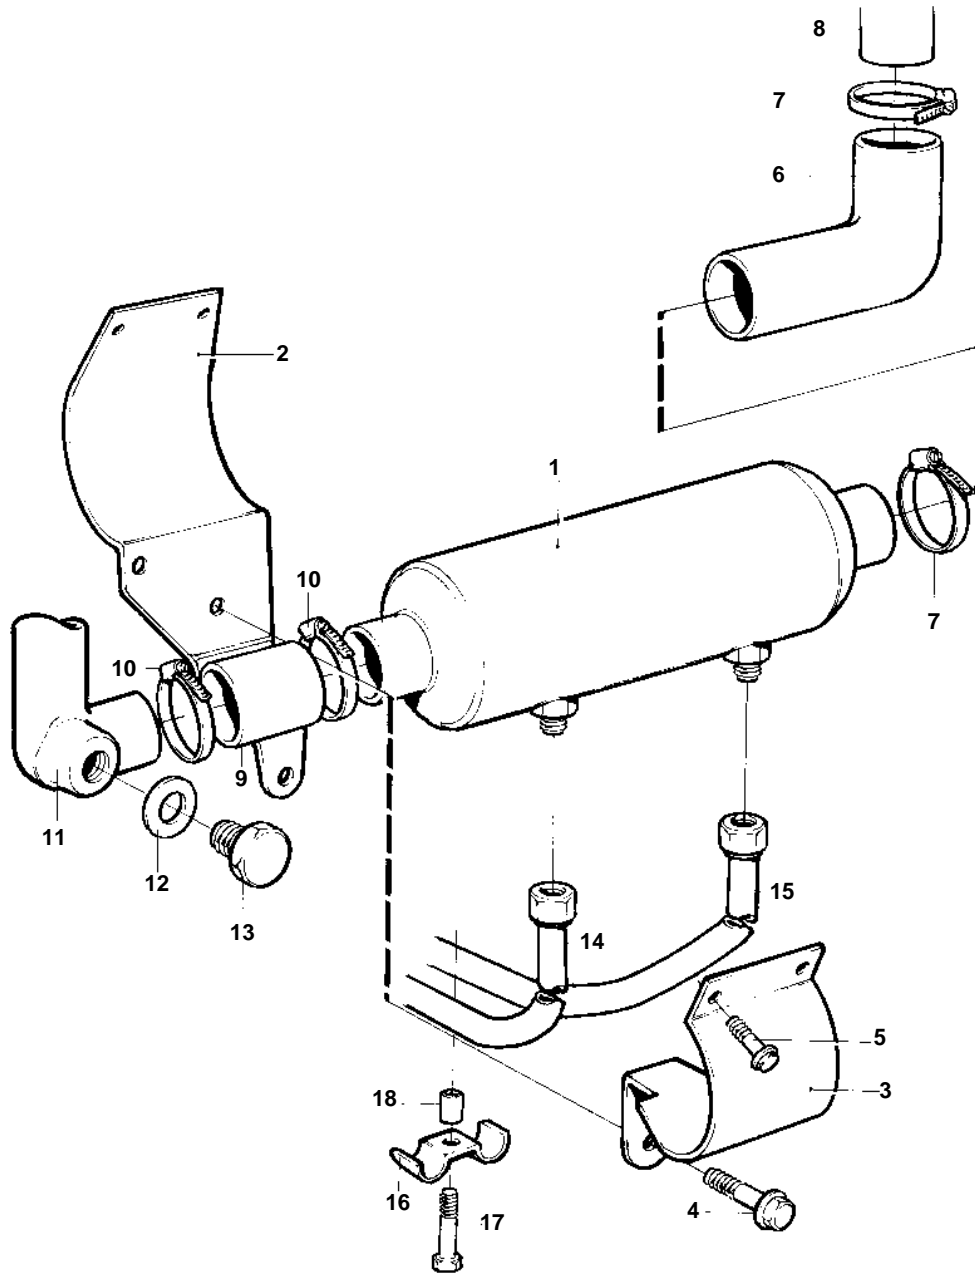

MD22A, TMD22A

MD22A, TMD22A

REF	PART NO.	QTY	DESCRIPTION		NOTES
1	859757	1	Oil cooler		
2	859758	1	Bracket	SO	
3	859759	1	Retainer	SO	
4	946440	2	Flange screw		
5	946440	2	Flange screw		
6	859760	1	Hose		
7	961670	2	Hose clamp		
8	859802	1	Tube		
9	859800	1	Hose		(859808)
10	961669	2	Hose clamp		
11	859806	1	Tube		Heat exchanger-oil cooler.
12	483963	1	Washer		
13	859725	1	Plug		
14	859753	1	Tube		Oil cooler-oil filter housing
15	859752	1	Tube		Oil pump-oil cooler.
16	859754	1	Clamp		
17	859755	1	Screw		
18		1	Spacer		