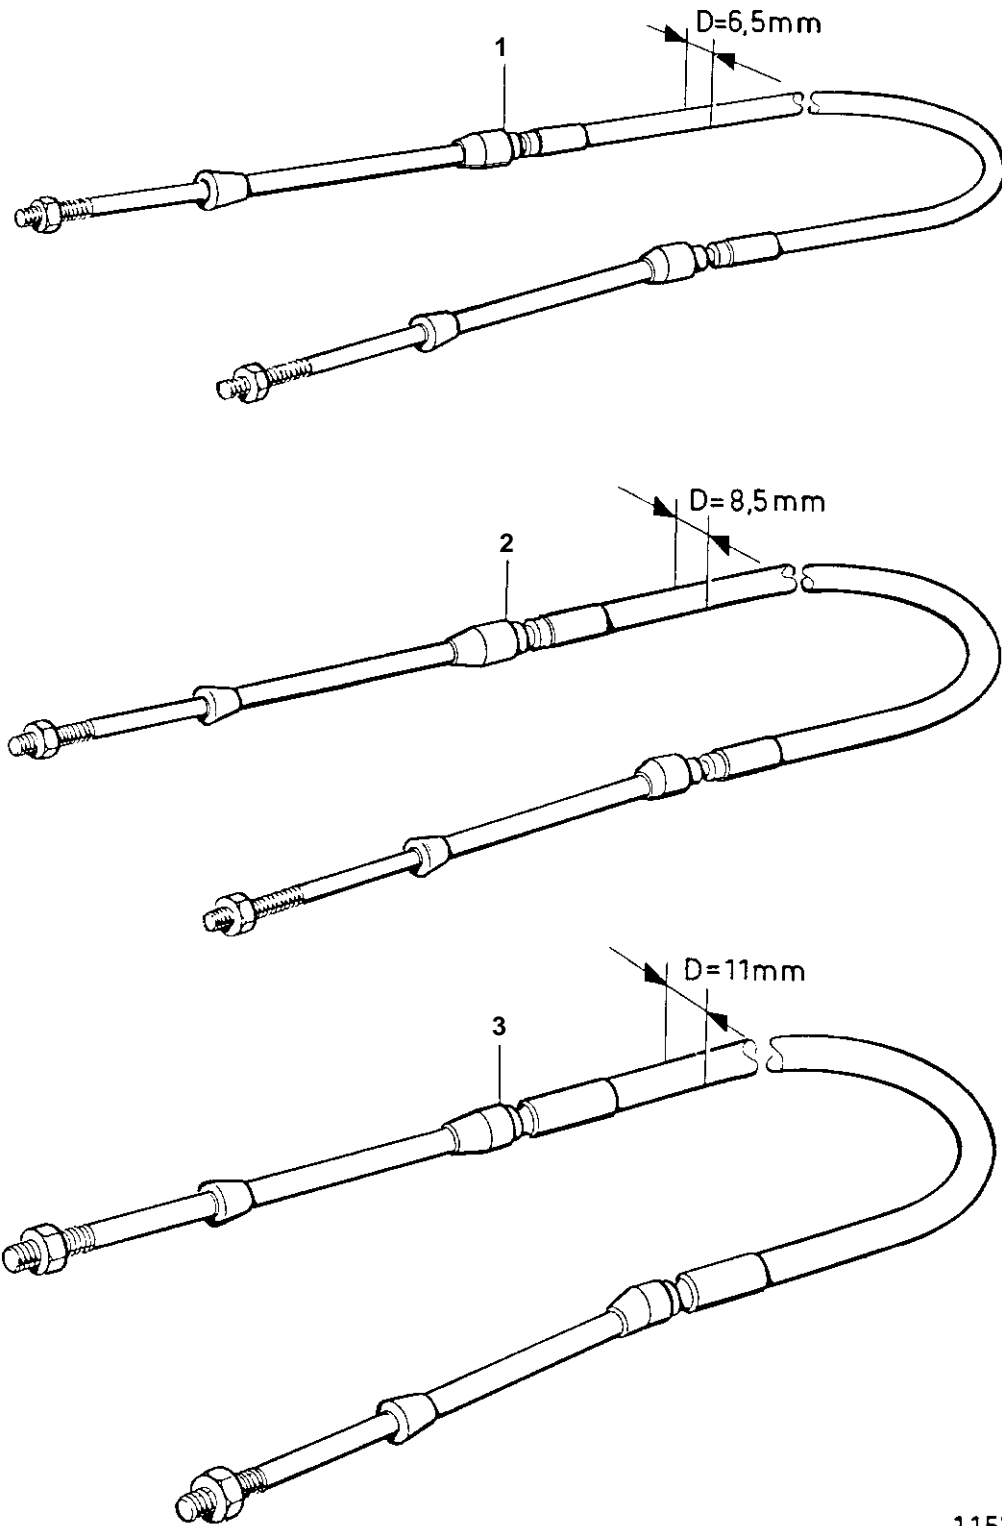

COMMON

11576

COMMON

REF	PART NO.	QTY	DESCRIPTION	NOTES
3	1140109	1	Control cable	L=6,00m
	1140110	1	Control cable	L=6,50m
	1140111	1	Control cable	L=7,00m
	1140112	1	Control cable	L=7,50m
	1140113	1	Control cable	L=8,00m
	1140114	1	Control cable	L=8,50m
	1140115	1	Control cable	L=9,00m
	1140116	1	Control cable	L=9,50m
	1140117	1	Control cable	L=10,00m
	1140118	1	Control cable	L=11,00m
	1140119	1	Control cable	L=12,00m
	1140120	1	Control cable	L=13,00m
	1140121	1	Control cable	L=14,00m
	1140122	1	Control cable	L=15,00m