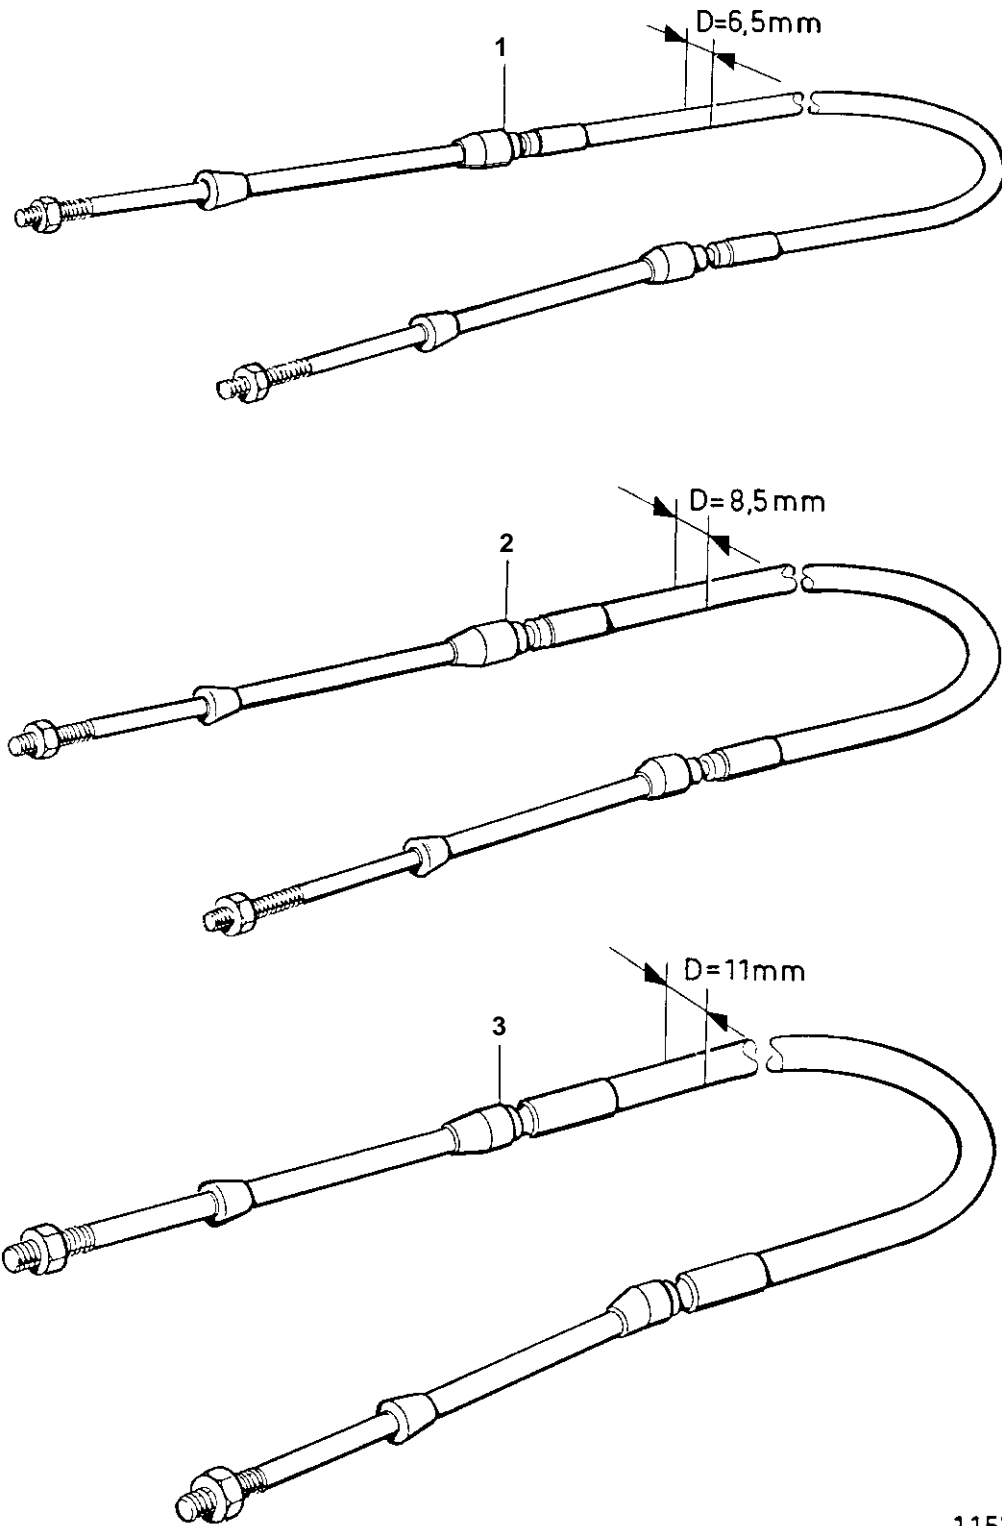

COMMON

11576

COMMON

REF	PART NO.	QTY	DESCRIPTION	NOTES
2	1140171	1	Control cable	L=1,00m
	1140172	1	Control cable	L=1,25m
	1140173	1	Control cable	L=1,50m
	1140174	1	Control cable	L=1,75m
	1140175	1	Control cable	L=2,00m
	1140176	1	Control cable	L=2,25m
	1140177	1	Control cable	L=2,50m
	1140178	1	Control cable	L=2,75m
	1140179	1	Control cable	L=3,00m
	1140180	1	Control cable	L=3,25m
	1140181	1	Control cable	L=3,50m
	1140182	1	Control cable	L=3,75m
	1140183	1	Control cable	L=4,00m
	1140184	1	Control cable	L=4,25m
	1140185	1	Control cable	L=4,50m
	1140186	1	Control cable	L=4,75m
	1140187	1	Control cable	L=5,00m
	1140188	1	Control cable	L=5,25m
	1140189	1	Control cable	L=5,50m
	1140190	1	Control cable	L=5,75m
	1140191	1	Control cable	L=6,00m
	1140192	1	Control cable	L=6,25m
	1140193	1	Control cable	L=6,50m
	1140194	1	Control cable	L=6,75m
	1140195	1	Control cable	L=7,00m
	1140196	1	Control cable	L=7,25m
	1140197	1	Control cable	L=7,50m
	1140198	1	Control cable	L=7,75m
	1140199	1	Control cable	L=8,00m
	1140200	1	Control cable	L=8,50m
	1140201	1	Control cable	L=9,00m
	1140202	1	Control cable	L=9,50m
	1140203	1	Control cable	L=10,00m
	1140204	1	Control cable	L=10,50m
	1140205	1	Control cable	L=11,00m
	1140206	1	Control cable	L=11,50m
	1140207	1	Control cable	L=12,00m
	1140208	1	Control cable	L=12,50m
	1140209	1	Control cable	L=13,00m