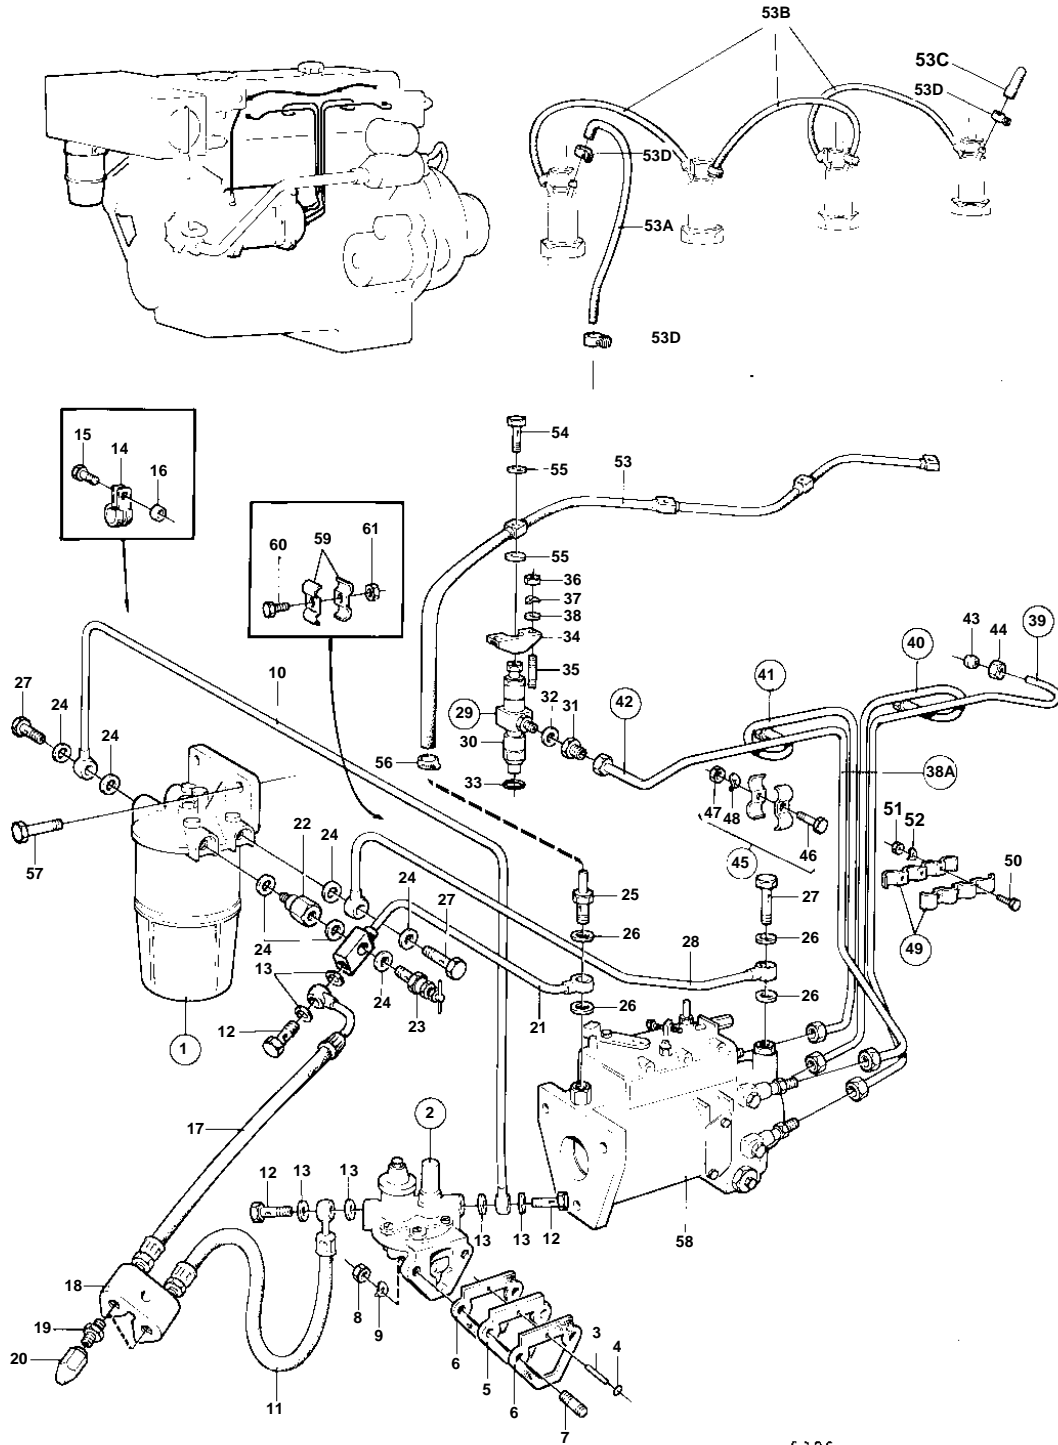

AQD21B,MD21B,MD21B/110S

AQD21B,MD21B,MD21B/110S

REF	PART NO.	QTY	DESCRIPTION	SEE SEC.	NOTES
1	829764	1	Filter, FILTER		
				02C-1200	
2	826550	1	Fuel pump, FUEL PUMP		
				02C-0800	
3	818448	1	Push rod		
4	818451	1	O-ring	IK	
5	818446	1	Spacer flange		
6	818447	2	Gasket	IK	
7	924060	2	Stud		
8	955782	2	Nut		
9	941907	2	Spring washer		
10	829902	1	Tube		
11	845646	1	Fuel hose		(819054)
12	818436	2	Hollow screw		EARLY TYPE
	818436	3	Hollow screw		LATE TYPE
13	48588	4	Washer	IK	EARLY TYPE
	48588	6	Washer	IK	LATE TYPE
14	942400	1	Clamp		
15	955295	1	Screw		
16	820506	1	Spacer sleeve		
17	829375	1	Hose		EARLY TYPE
	845646	1	Fuel hose		LATE TYPE
18	829146	1	Pipe connection		
19	190962	2	Nipple		
20	954322	2	Cap nut		
21	829880	1	Tube		EARLY TYPE
	840353	1	Fuel pipe		LATE TYPE
22	826798	1	Check valve		
23	829372	1	Tap		
24	18817	7	Gasket		
25	826802	1	Hollow screw		
26	957176	4	Gasket		
27	818435	3	Hollow screw		
28	829879	1	Tube		
29	826857	4	Injector		MO-3130781/216681.
	840644	4	Injector		MO 3130872/216682-.
30	826574	4	• Nozzle		INCLUDED IN 826857.
31	826914	4	• Pipe connection		INCLUDED IN 826857.
32	826740	4	• Gasket		INCLUDED IN 826857.
33	817899	4	Washer	IK	
34	829134	4	Flange		
35	953058	8	Stud		
36	955782	8	Nut		
37	941907	8	Spring washer		
38	120265	8	Washer		
38A	840646	1	Delivery pipe kit		MO 3130872/216682-.
39	826858	1	Tube		CYL NO.1. MO-3130781/216681.
40	826859	1	Tube		CYL NO.2. MO-3130781/216681.
41	826860	1	Tube		CYL NO.3. MO-3130781/216681.
42	826861	1	Tube		CYL NO.4. MO-3130781/216681.
43	956967	8	• Fitting		MO-3130781/216681.
44	941521	8	• Nut		MO-3130781/216681.
45	818093	2	Clamp		
46	955228	2	• Screw		
47	955779	2	• Nut		
48	941904	2	• Spring washer		
49	818092	2	Clamp		
50	955228	3	• Screw		
51	955779	3	• Nut		
52	941904	3	• Spring washer		
53	829862	1	Leak-off pipe		MO-3130781/216681.
53A	840759	1	Leak-off line		MO 3130872/216682-.
53B	840751	3	Leak-off line		MO 3130872/216682-.