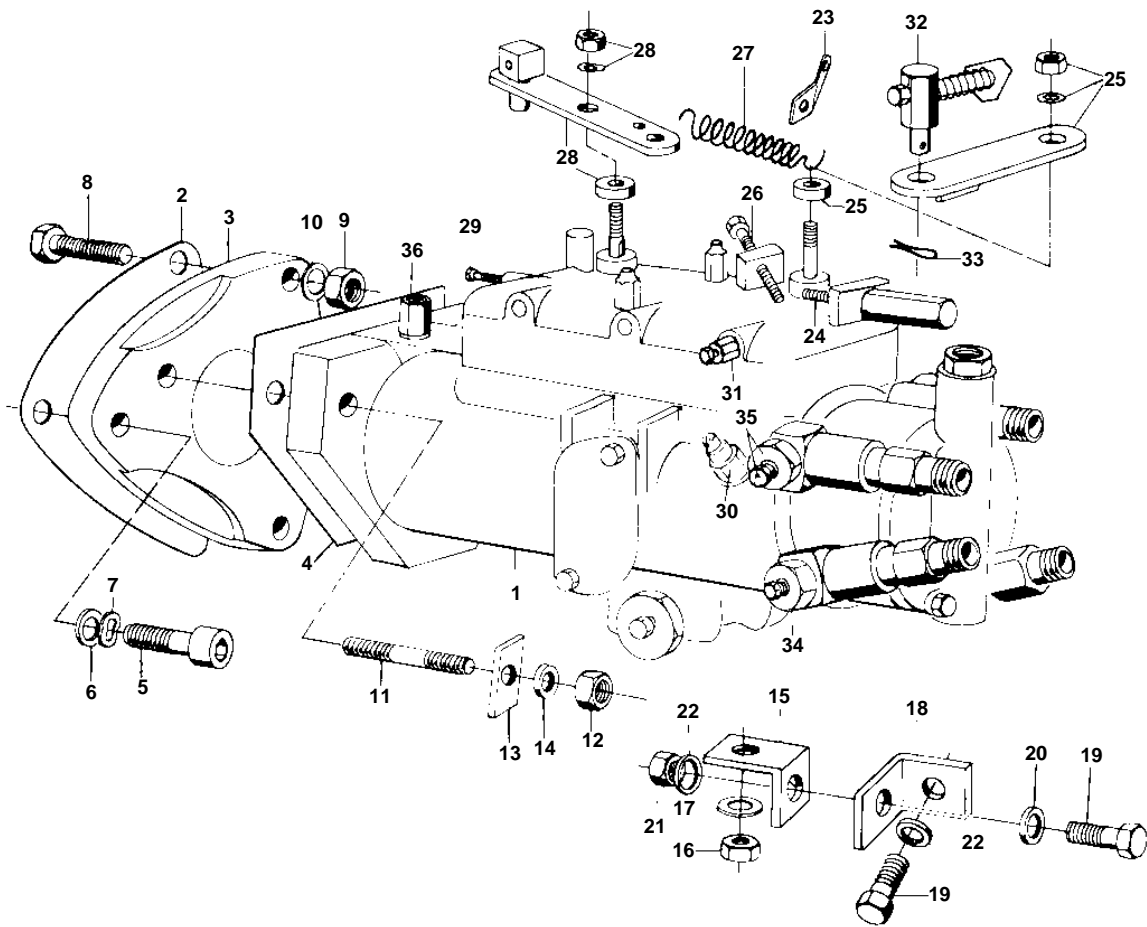

MD21B,AQD21B,MD21B/110S

2157

MD21B,AQD21B,MD21B/110S

REF	PART NO.	QTY	DESCRIPTION	NOTES
1	826760	1	Injection pump	MO-3130781/216681.
	840645	1	Injection pump	MO 3130872/216682-.
			COMPONENTS	
2	818234	1	Gasket	IK
3		1	ADAPTER	INCLUDED IN FUEL INJECTION PUMP.
4		1	GASKET	INCLUDED IN FUEL INJECTION PUMP.
5	959240	2	Screw	
6	955895	2	Washer	
7	941908	2	Spring washer	
8	100338	1	Screw	SEE GROUP 2B
9	955783	1	Nut	SEE GROUP 2B
10	955895	1	Washer	SEE GROUP 2B
11		3	STUD	INCLUDED IN FUEL INJECTION PUMP.
12	955782	3	Nut	INCLUDED IN FUEL INJECTION PUMP.
13		3	SPACER PLATE	INCLUDED IN FUEL INJECTION PUMP.
14	941907	3	Spring washer	INCLUDED IN FUEL INJECTION PUMP.
15	826742	1	Bracket	INCLUDED IN FUEL INJECTION PUMP.
16	955782	1	Nut	INCLUDED IN FUEL INJECTION PUMP.
17	941907	1	Spring washer	INCLUDED IN FUEL INJECTION PUMP.
18	826846	1	Bracket	
19	955295	2	Screw	
20	941907	1	Spring washer	
21	955782	1	Nut	
22	955894	2	Washer	
23	826529	1	Bracket	SEE GROUP 2D. INCLUDED IN FUEL INJECTION PUMP.
24	826532	1	Screw	INCLUDED IN FUEL INJECTION PUMP.
25	818421	1	Lever	INCLUDED IN FUEL INJECTION PUMP.. MO 201055- ARE 840521 LEVER + 841275 CUBE + 946035 LOCK NUT + 955271 SCREW + 955892 WASHER INSTALLED.
26	826532	1	Screw	INCLUDED IN FUEL INJECTION PUMP.
27	826534	1	Spring	INCLUDED IN FUEL INJECTION PUMP.
28	826535	1	Lever	INCLUDED IN FUEL INJECTION PUMP.
29	826525	1	Screw	INCLUDED IN FUEL INJECTION PUMP.
30	826527	1	Tap	INCLUDED IN FUEL INJECTION PUMP.
31	826526	1	Plug	INCLUDED IN FUEL INJECTION PUMP.
32	814078	1	Cube	MO-201054
	841275	1	Cube	MO 201055-
33	17276	1	Cotter pin	SEE GROUP 2D
34	826913	3	Screw	INCLUDED IN FUEL INJECTION PUMP.
35	826886	1	Hollow screw	INCLUDED IN FUEL INJECTION PUMP.
	826536	1	Gasket kit	INCLUDED IN FUEL INJECTION PUMP.
36	826530	1	Nipple	INCLUDED IN FUEL INJECTION PUMP.